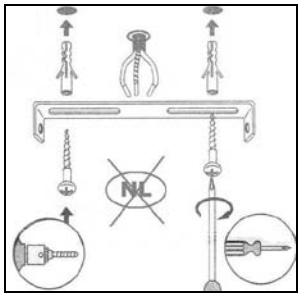

#### Technical details

Materials used:	Metal + Glass
Color:	White
Dimmable and how is fixture dimmable	
Size:	Height: 110mm
	Length: 300mm
	Width: 300mm
	Net Weight: 1.3kg
Power requirements:	220-240V / ~50Hz
Bulb type and maximum wattage:	E27 Max. 75W
Number of bulbs:	1xE27
IP degree:	IP20