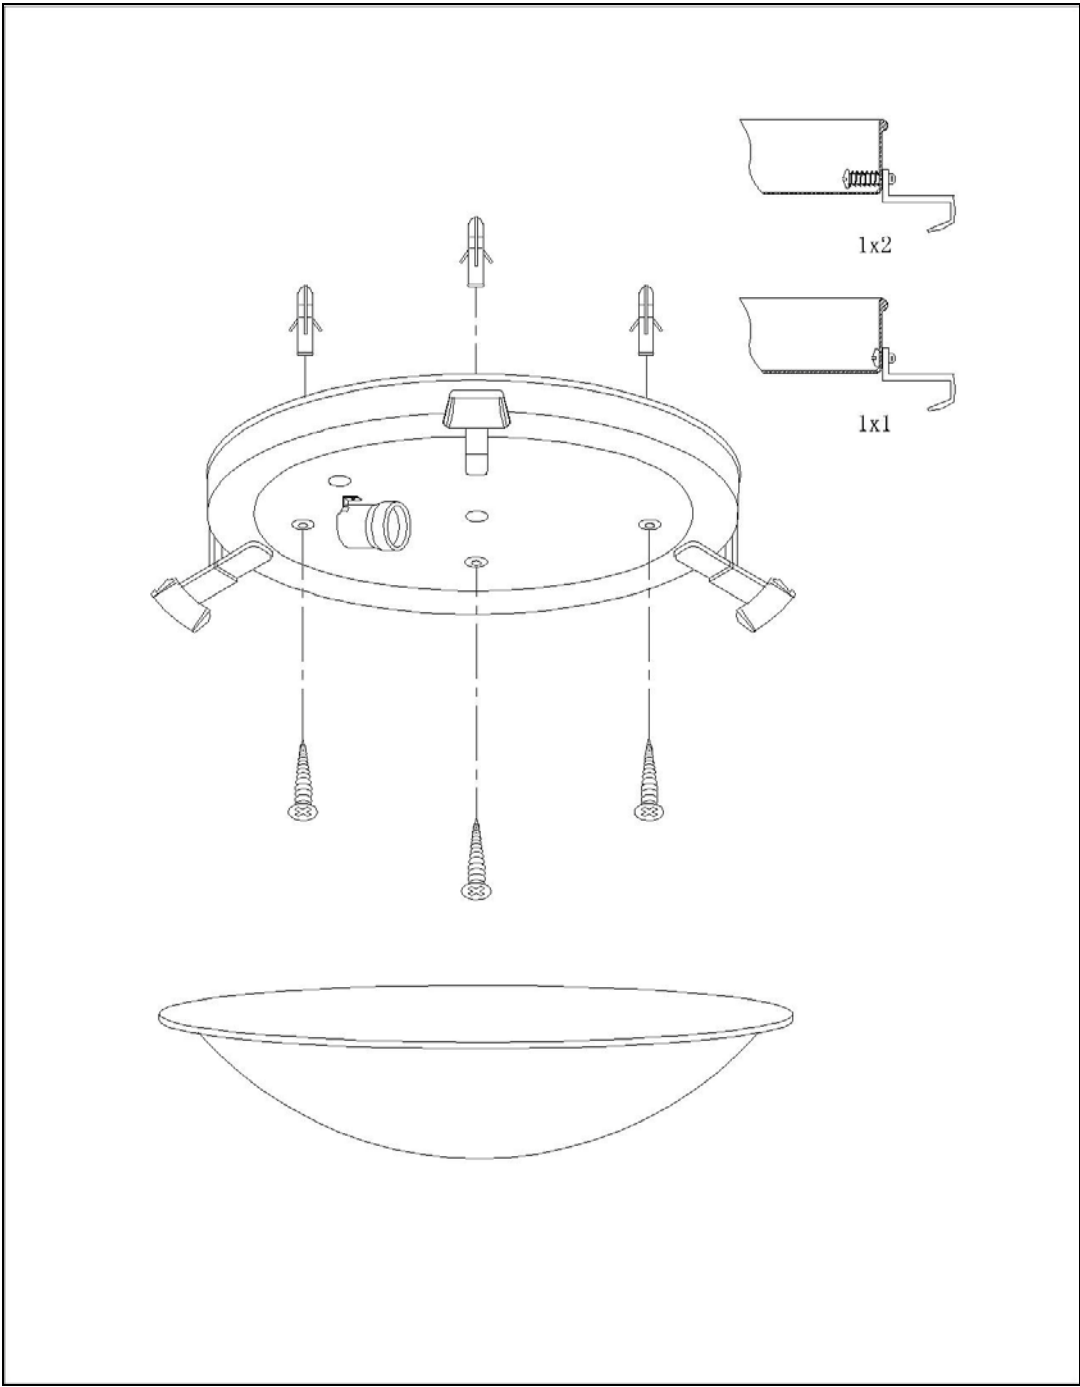

Item number: 07113/30/67

#### Technical details

Materials used:	Metal + Glass
Color:	White
Dimmable and how is fixture dimmable	
Size:	Height: 110mm
	Length: 300mm
	Width: 300mm
	Net Weight: 1.3kg
Power requirements:	220-240V / ~50Hz
Bulb type and maximum wattage:	E27 Max. 75W
Number of bulbs:	1xE27
IP degree:	IP20