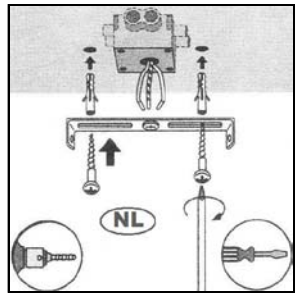

#### Technical details

Materials used:	Metal + Glass
Color:	White
Dimmable and how is fixture dimmable	
Size:	Height: 110mm
	Length: 300mm
	Width: 300mm
	Net Weight: 1.3kg
Power requirements:	220-240V / ~50Hz
Bulb type and maximum wattage:	E27 Max. 75W
Number of bulbs:	1xE27
IP degree:	IP20