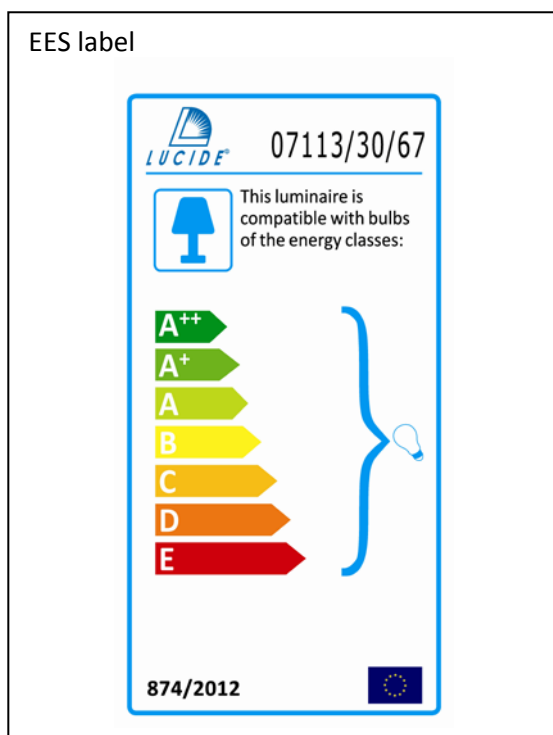

Garantiebestimmungen:

Lucide NV garantiert für einen Zeitraum von 2 Jahren ab Kaufdatum und Kauf durch den Endkunden, dass das gelieferte Produkt frei von Material- und Herstellungsfehlern ist, sofern das Produkt gemäß der Bedienungsanleitung installiert und gewartet wird.
Von der Garantie ausgenommen: 1. Gebrochene Glasteile der Fassung werden nur innerhalb von 14 Tagen ab Kauf durch den Endkunden ersetzt. 2. Normaler Verschleiß, Verfärbungen aufgrund des normalen Gebrauchs. 3. Beschädigungen aufgrund externer Ursachen wie Feuer, Wasser, unsachgemäße Nutzung/ Installation oder Wartung des Produkts.
Kunden müssen das defekte Produkt/Teil und den Originalkaufbeleg einsenden, um Garantieansprüche geltend zu machen.

Other languages of the manual and further explanations can be found on our website.