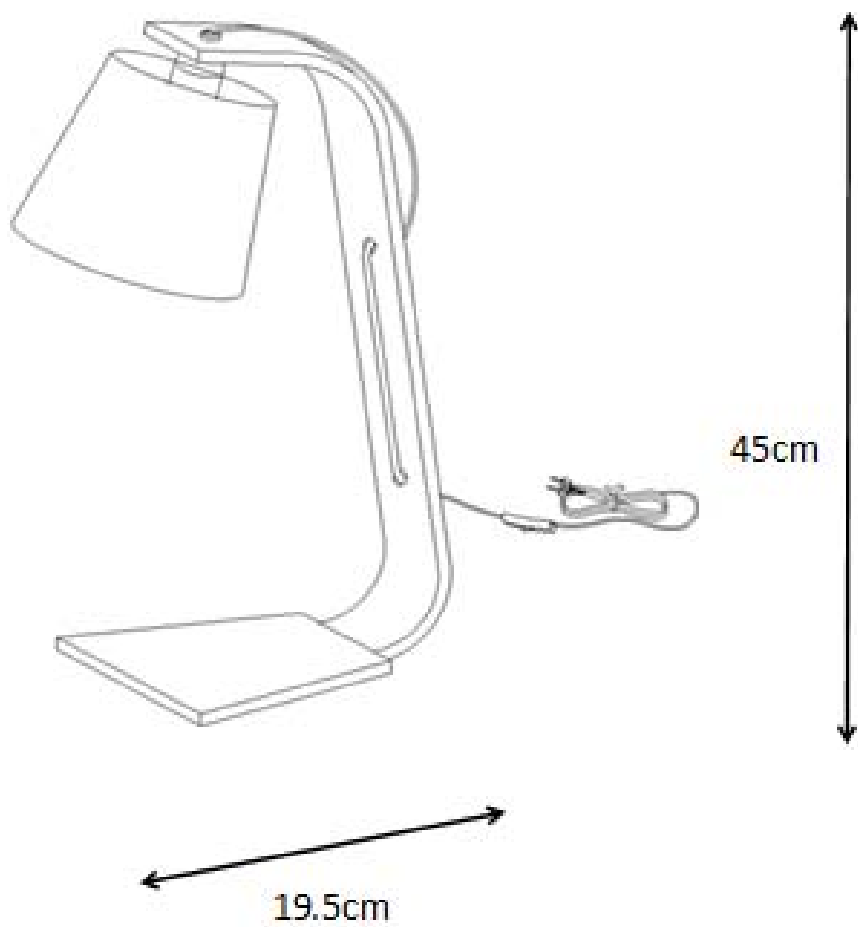

Line drawing of the item

Item number: 06502/81/30

Installation drawing

Technical details

materials used:	Metal + wood + PS + fabric
color:	black
dimmable and how is the fixture dimmable:	
size:	Height: 45cm Length: 19.5cm Width: 15cm Net Weight: 0.49kgs
power requirements:	220-240V~50Hz
bulb type and maximum Wattage:	E14 ESL Max.18W
number of bulbs:	1XE14
IP degree:	IP20