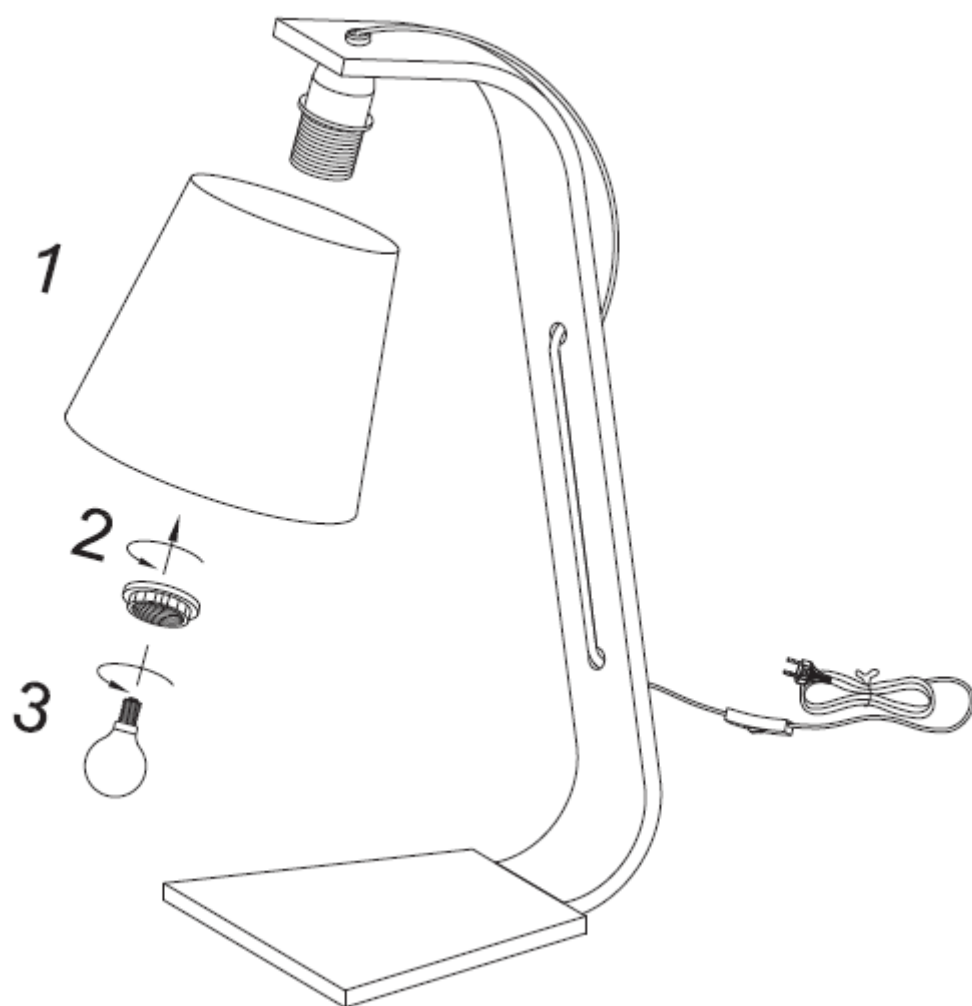

Line drawing of the item

Item number: 06502/81/30

Installation drawing

Technical details

materials used:	Metal + wood + PS + fabric
color:	black
dimmable and how is the fixture dimmable:	
size:	Height: 45cm Length: 19.5cm Width: 15cm Net Weight: 0.49kgs
power requirements:	220-240V~50Hz
bulb type and maximum Wattage:	E14 ESL Max.18W
number of bulbs:	1XE14
IP degree:	IP20