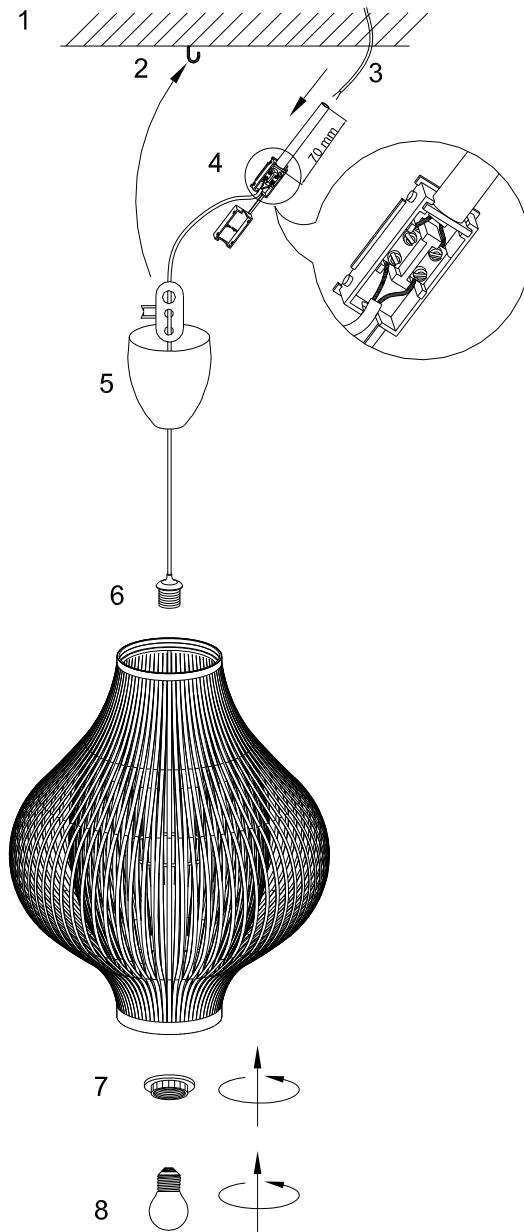

Line drawing of the item

Item number: 06408/01/36

Installation drawing

Technical details

materials used:	Metal + PVC + fabric
color:	grey
dimmable and how is the fixture dimmable:	
size:	Height: 125cm Length: 36cm Width: 36cm Net Weight: 0.68kgs
power requirements:	220-240V~50Hz
bulb type and maximum Wattage:	E27 ESL Max.18W
number of bulbs:	1xE27
IP degree:	IP20