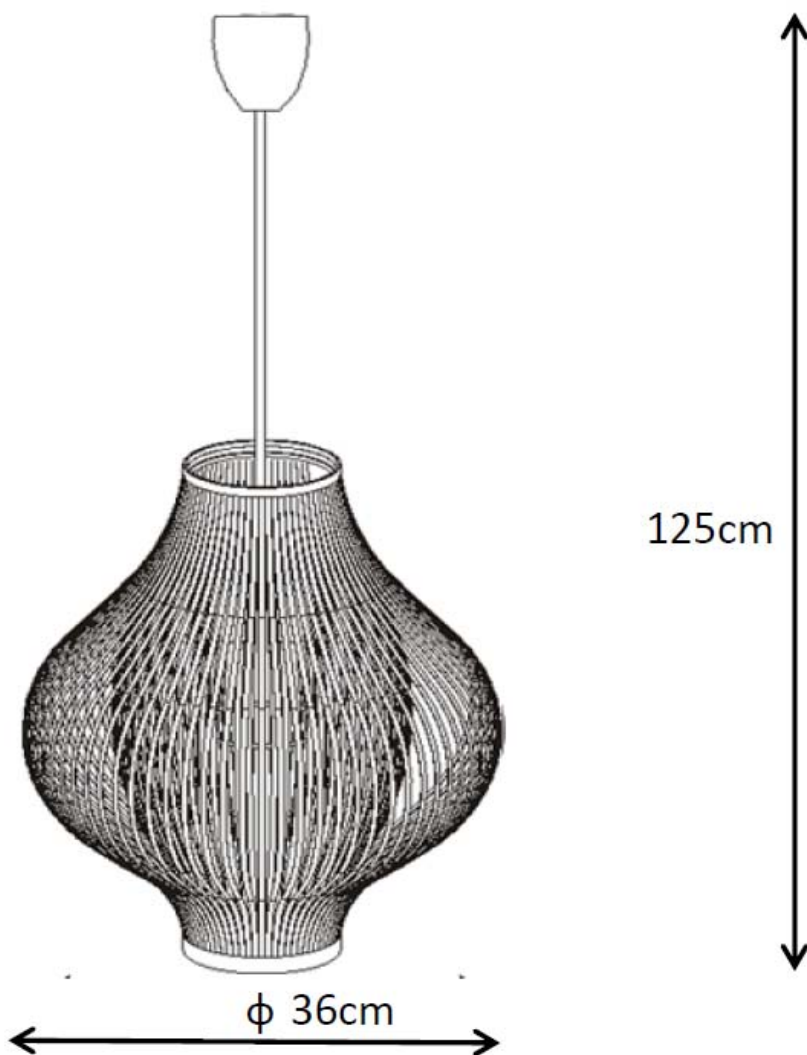

Line drawing of the item

Item number: 06408/01/36

Installation drawing

Technical details

materials used:	Metal + PVC + fabric
color:	grey
dimmable and how is the fixture dimmable:	
size:	Height: 125cm Length: 36cm Width: 36cm Net Weight: 0.68kgs
power requirements:	220-240V~50Hz
bulb type and maximum Wattage:	E27 ESL Max.18W
number of bulbs:	1xE27
IP degree:	IP20