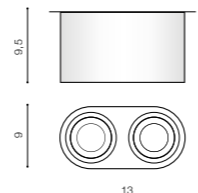

COLOUR / NEW INDEX NO.

- BLACK (BK) **AZ2821**
- WHITE (WH) **AZ2820**