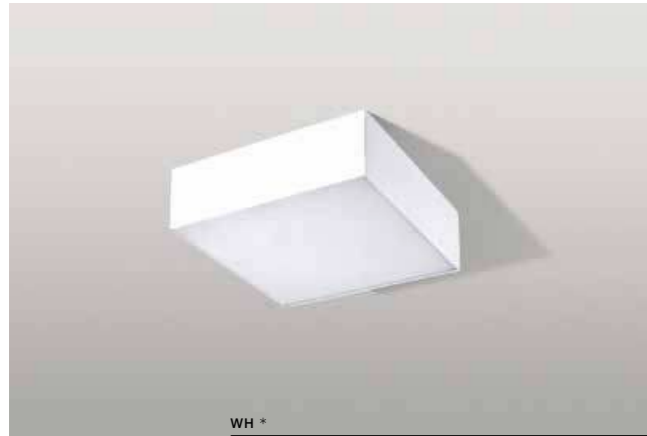

** - ONLY FOR SIZE 30CM, 40CM, 50CM, 60CM

MONZA S 22 3000K/ 4000K

LED integrated

product code – look AZ	LED 20W 3000K RA _z 90 1680lm	
acrylic/aluminium	LED 20W 4000K RA _z 90 1760lm	
IP20	installation place	
group energy label		