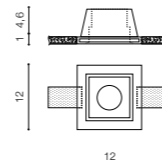

HERA GIPS SQUARE

Downlights

HERA GIPS SQUARE S WH

bulb not included

product code – look AZ	connect 1x ES111 MAX 50W or ADAP111
metal/glass	connect GU10 1x Max 40W
IP20	installation place
group energy label	inlet opening

COLOUR / NEW INDEX NO.

☐ WHITE (WH) **AZ3466**

HERA GIPS SQUARE M WH

bulb not included

product code – look AZ	connect 1x ES111 MAX 50W or ADAP111
metal/glass	connect GU10 1x Max 40W
IP20	installation place
group energy label	inlet opening

COLOUR / NEW INDEX NO.

☐ WHITE (WH) **AZ3467**

* - EXPLANATION SHORTCUT PAGE 2 (E)

HERA GIPS ROUND

Downlights

HERA GIPS ROUND M

bulb not included

product code – look AZ	connect 1x ES111 MAX 50W or ADAP111
metal/glass	connect GU10 1x Max 40W
IP20	installation place
group energy label	inlet opening

COLOUR / NEW INDEX NO.

☐ WHITE (WH) **AZ3465**

HERA GIPS ROUND S

bulb not included

product code – look AZ	connect 1x ES111 MAX 50W or ADAP111
metal/glass	connect GU10 1x Max 40W
IP20	installation place
group energy label	inlet opening

COLOUR / NEW INDEX NO.

☐ WHITE (WH) **AZ3464**