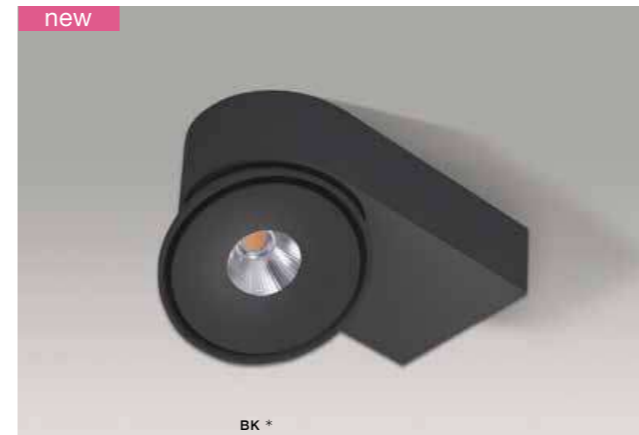

BOSTON SINGLE

LED integrated	
product code – look AZ	LED 10W 810lm CCT 3000K
aluminium	
IP20	installation place
group energy label	inlet opening

COLOUR / NEW INDEX NO.

- ☒ BLACK (BK) **AZ3543**
- ☐ WHITE (WH) **AZ3542**