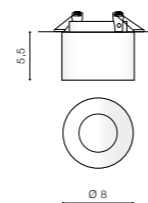

GELO

bulb not included

product code – look AZ	connect GU10 1x Max 50W
aluminium	
IP20	installation place
group energy label	inlet opening Ø 7cm

COLOUR / NEW INDEX NO.

- WHITE FROST (WH) **AZ3539**

* - EXPLANATION SHORTCUT PAGE 2 (E)