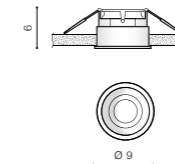

COLOUR / NEW INDEX NO.

- WHITE (WH) **AZ2682**
- BLACK (BK) **AZ2683**

TORRES ES111

bulb not included

product code – look AZ	connect 1x ES111 MAX 50W or ADAP111
aluminium	
IP20	installation place
group energy label	inlet opening Ø 15cm