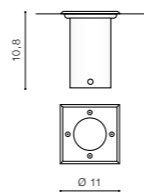

AGAPE 60 DGR *

product code – look AZ	LED 6W 480lm 3000K	LED integrated
acrylic / aluminium		
IP54	installation place	
group energy label EE 7		

COLOUR / NEW INDEX NO.

DARK GREY (DGR) **AZ3482**