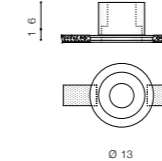

HERA GIPS ROUND S

bulb not included

product code – look AZ	connect 1x ES111 MAX 50W or ADAP111
metal/glass	connect GU10 1x Max 40W
IP20	installation place
group energy label	inlet opening

COLOUR / NEW INDEX NO.

☐ WHITE (WH) **AZ3464**