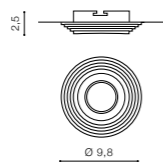

CH *

BIAGIO

bulb not included

product code – look AZ	connect GU10 1x Max 50W
aluminum / glass	
IP44	installation place
group energy label	inlet opening Ø 6,5cm

COLOUR / NEW INDEX NO.

- GOLD (GO) **AZ1493**
- CHROME (CH) **AZ1492**