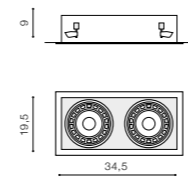

NOVA 1

bulb not included

product code – look AZ	connect 1x ES111 MAX 50W or ADAP111
metal / aluminium	connect GU10 1x Max 40W
IP20	installation place
group energy label	inlet opening

COLOUR / NEW INDEX NO.

- ☒ BLACK / BLACK (BK /BK) **AZ2869**
- ☐ WHITE / WHITE (WH /WH) **AZ2870**
- ☒ WHITE / BLACK (WH /BK) **AZ2871**

TILT 90°

NOVA 2

bulb not included

product code – look AZ	connect 2x ES111 MAX 50W or ADAP111
metal / aluminium	connect GU10 2x Max 40W
IP20	installation place
group energy label	inlet opening

COLOUR / NEW INDEX NO.

- ☒ BLACK / BLACK (BK /BK) **AZ2875**
- ☐ WHITE / WHITE (WH /WH) **AZ2876**
- ☒ WHITE / BLACK (WH /BK) **AZ2877**

TILT 90°

NOVA GIPS

bulb not included

product code – look AZ	connect 1x ES111 MAX 50W or ADAP111
metal	connect GU10 1x Max 40W
IP20	installation place
group energy label	inlet opening

COLOUR / NEW INDEX NO.

- ☒ BLACK / BLACK (BK /BK) **AZ2872**
- ☐ WHITE / WHITE (WH /WH) **AZ2873**

TILT 90°

NOVA 2 GIPS

bulb not included

product code – look AZ	connect 2x ES111 MAX 50W or ADAP111
metal	connect GU10 2x Max 40W
IP20	installation place
group energy label	inlet opening

COLOUR / NEW INDEX NO.

- ☒ BLACK / BLACK (BK /BK) **AZ2935**
- ☐ WHITE / WHITE (WH /WH) **AZ2934**

TILT 90°

* - EXPLANATION SHORTCUT PAGE 2 (E)