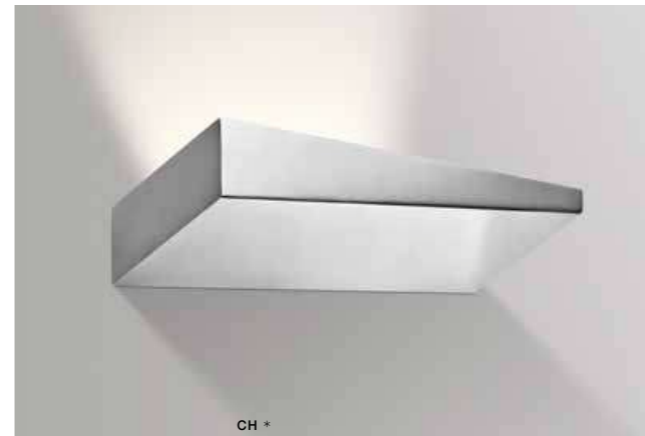

VIALETTO R

LED integrated ☒

product code – look AZ	LED 12W 965 lm 3000K	☒
metal / aluminium		
IP20	installation place	☒
group energy label ☐		

COLOUR / NEW INDEX NO.

- ☐ BLACK (BK) **AZ0576**
- ☐ WHITE (WH) **AZ0575**
- ☐ CHROME (CH) **AZ0577**