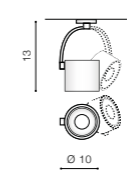

TILT 90° ROTATION 360°