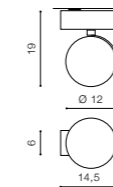

JERRY 3 230V

bulb not included

product code – look AZ	connect 3x ES111 MAX 50W	
aluminium	or ADAP111 + GU10 Max 40W	
IP20	installation place	
group energy label		

COLOUR / NEW INDEX NO.

- ☐ WHITE (WH) **AZ1885**
- ☒ BLACK (BK) **AZ1886**