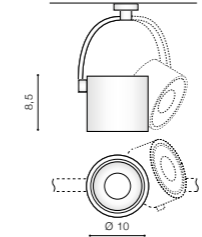

COLOUR / NEW INDEX NO.

- ☐ WHITE/WHITE (WH/WH) **AZ2703**
- ☒ BLACK/BLACK (BK/BK) **AZ2702**