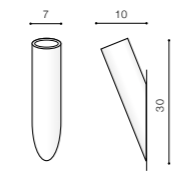

TORCH IP54

Indoor wall lamps

TORCH

LED integrated

product code – look AZ	LED 6W 420lm 3000K	
aluminium		
IP54	installation place	
group energy label		

COLOUR / NEW INDEX NO.

- ☒ BLACK (BK) **AZ2206**
- ☐ WHITE (WH) **AZ2207**

TILT 90°

* - EXPLANATION SHORTCUT PAGE 2 (E)

CONO

Indoor wall lamps

CONO

LED integrated

product code – look AZ	LED 9W 720 lm 3000K	
metal / aluminium		
IP20	installation place	
group energy label		

COLOUR / NEW INDEX NO.

- ☐ WHITE (WH) **AZ0752**