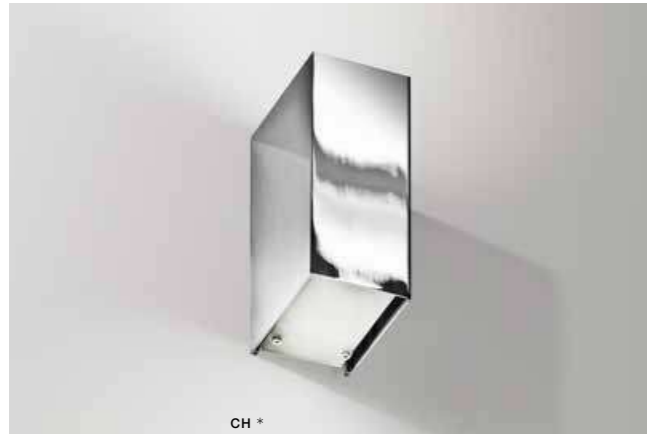

RAUL

bulb not included

product code – look AZ	connect G9 2x Max.40W	
metal / aluminium		
IP20	installation place	
group energy label		

COLOUR / NEW INDEX NO.

- ☐ ALUMINIUM (ALU) **AZ0892**
- ☐ WHITE (WH) **AZ0891**
- ☒ CHROME (CH) **AZ0868**