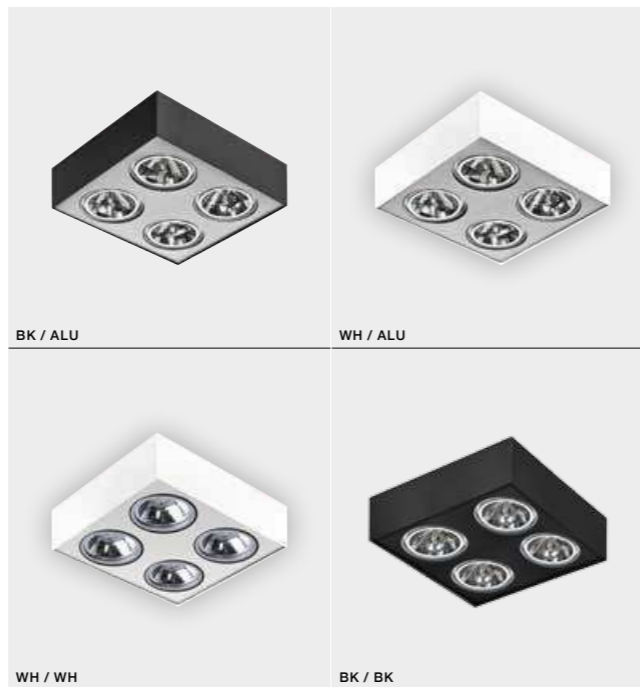

PAULO 4 PENDANT 12V

bulb not included

product code – look AZ	connect G53 QR 111 4x12V
metal / aluminium	driver 12 V included
IP20	installation place
group energy label	

COLOUR / NEW INDEX NO.

- ☒ BLACK / ALUMINIUM (BK / ALU) . . . **AZ1265**
- ☒ WHITE / ALUMINIUM (WH / ALU) . . . **AZ1267**
- ☒ WHITE / WHITE (WH / WH) **AZ1800**
- ☒ BLACK / BLACK (BK / BK) **AZ2890**

* - EXPLANATION SHORTCUT PAGE 2 (E)