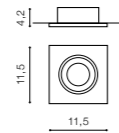

HUGO 1 DOWNLIGHT

Downlights

HUGO 1 DOWNLIGHT

bulb not included ☒

product code – look AZ	connect GU10 1x Max 50W
aluminium	
IP20	installation place ☐
group energy label ☐	inlet opening ☐ $\varnothing$ 6cm

COLOUR / NEW INDEX NO.

- ☐ ALUMINIUM (ALU) **AZ1733**
- ☐ BLACK (BK) **AZ1736**
- ☐ WHITE (WH) **AZ1735**
- ☐ CHROME (CH) **AZ1734**

REMO R

bulb not included ☒

product code – look AZ	
aluminium	
IP20	installation place ☐
group energy label ☐	

COLOUR / NEW INDEX NO.

- ☐ ALUMINIUM (ALU) **AZ0821**
- ☐ BLACK (BK) **AZ0823**
- ☐ WHITE (WH) **AZ0822**
- ☐ GOLD (GO) **AZ0824**
- ☐ CHAMPAGNE (CHA) **AZ0825**
- ☐ CHROME (CH) **AZ0855**

HUGO 2 DOWNLIGHT

Downlights

HUGO 2 DOWNLIGHT

bulb not included ☒

product code – look AZ	connect GU10 2x Max 50W
aluminium	
IP20	installation place ☐
group energy label ☐	inlet opening ☐ 10,5x22,5cm

COLOUR / NEW INDEX NO.

- ☐ ALUMINIUM (ALU) **AZ1737**
- ☐ BLACK (BK) **AZ1740**
- ☐ WHITE (WH) **AZ1739**
- ☐ CHROME (CH) **AZ1738**

* - EXPLANATION SHORTCUT PAGE 2 (E)