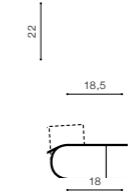

FRAME SPIKE

LED integrated

product code – look AZ	LED 8W 800lm IP54	LED
aluminium		
IP54	installation place	
group energy label EE 2		

COLOUR / NEW INDEX NO.

- DARK GRAY (DGR) **AZ2128**
- BRIGHT GREY (BGR) **AZ2129**