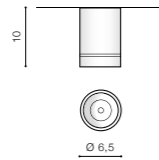

BILL 10W

LED integrated

product code – look AZ	LED 10W 850lm 4000K	
aluminium		
IP20	installation place	
group energy label		

COLOUR / NEW INDEX NO.

- ☐ WHITE (WH) **AZ3375**
- ☒ BLACK (BK) **AZ3376**