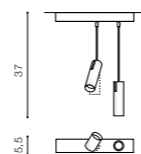

LENS 2

product code – look AZ	LED GU10 2xMax 35W	bulb not included ☒
aluminium		
IP20	installation place ☒	
group energy label		

COLOUR / NEW INDEX NO.

- ☒ WHITE / WHITE (WH/WH) **AZ3519**
- ☒ BLACK / BLACK (BK/BK) **AZ3520**
- ☒ BLACK / GOLD (BK/GO) **AZ3521**

AZZARDO PATENT EU

* - EXPLANATION SHORTCUT PAGE 310

ARO

product code – look AZ	connect GU10 1x Max 50W	bulb not included ☒
aluminium		
IP54	installation place ☒	
group energy label		

COLOUR / NEW INDEX NO.

- ☒ CHROME (CH) **AZ1360**
- ☒ WHITE (WH) **AZ2559**
- ☒ BLACK (BK) **AZ2558**