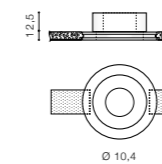

HERA GIPS SQUARE

Downlights

HERA GIPS SQUARE S WH

bulb not included

product code – look AZ	connect 1x ES111 MAX 50W or ADAP111
metal/glass	connect GU10 1x Max 40W
IP20	installation place
group energy label	inlet opening

COLOUR / NEW INDEX NO.

☐ WHITE (WH) **AZ3466**

HERA GIPS SQUARE M WH

bulb not included

product code – look AZ	connect 1x ES111 MAX 50W or ADAP111
metal/glass	connect GU10 1x Max 40W
IP20	installation place
group energy label	inlet opening

COLOUR / NEW INDEX NO.

☐ WHITE (WH) **AZ3467**

* - EXPLANATION SHORTCUT PAGE 2 (E)

HERA GIPS ROUND

Downlights

HERA GIPS ROUND M

bulb not included

product code – look AZ	connect 1x ES111 MAX 50W or ADAP111
metal/glass	connect GU10 1x Max 40W
IP20	installation place
group energy label	inlet opening

COLOUR / NEW INDEX NO.

☐ WHITE (WH) **AZ3465**

HERA GIPS ROUND S

bulb not included

product code – look AZ	connect 1x ES111 MAX 50W or ADAP111
metal/glass	connect GU10 1x Max 40W
IP20	installation place
group energy label	inlet opening

COLOUR / NEW INDEX NO.

☐ WHITE (WH) **AZ3464**