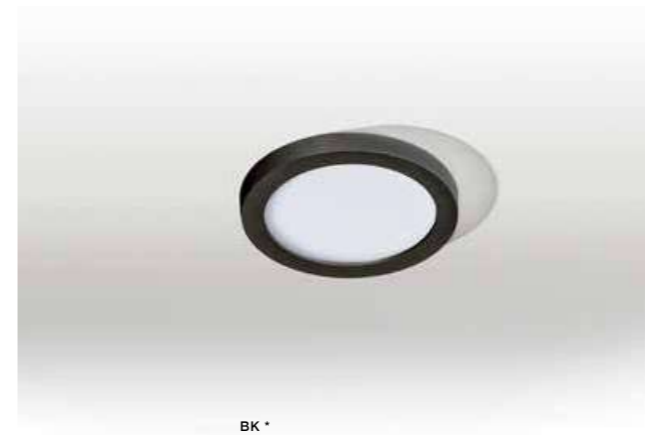

SLIM 9 ROUND IP44 3000K

LED integrated

product code - look AZ	LED 6W 500lm 3000K RA>90	LED
acryl		
IP44	installation place	
group energy label	inlet opening	∅ 7,7cm

COLOUR / NEW INDEX NO.

- CHROME (CH) **AZ2861**
- BLACK (BK) **AZ2834**
- WHITE (WH) **AZ2831**