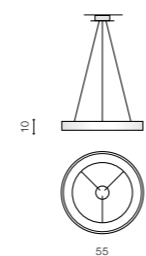

SOVANA PENDANT CCT LED

Exposed downlights

GR *

SOVANA PENDANT 45 CCT LED

LED integrated

product code – look AZ	LED 40W 2200lm	
acryl / aluminium	2700 ÷ 6500K dimm	
IP20	installation place	
group energy label		

COLOUR / NEW INDEX NO.

- ☐ WHITE (WH) **AZ3436**
- ☐ GREY (GR) **AZ3438**
- ☐ BLACK (BK) **AZ3437**

Ø 45

BK *

SOVANA PENDANT 80 CCT LED

LED integrated

product code – look AZ	LED 80W 4000lm	
acryl / aluminium	2700 ÷ 6500K dimm	
IP20	installation place	
group energy label		

COLOUR / NEW INDEX NO.

- ☐ WHITE (WH) **AZ3448**
- ☐ GREY (GR) **AZ3450**
- ☐ BLACK (BK) **AZ3449**

115

Ø 78

BK *

SOVANA PENDANT 55 CCT LED

LED integrated

product code – look AZ	LED 50W 2750lm	
acryl / aluminium	2700 ÷ 6500K dimm	
IP20	installation place	
group energy label		

COLOUR / NEW INDEX NO.

- ☐ WHITE (WH) **AZ2727**
- ☐ GREY (GR) **AZ2729**
- ☐ BLACK (BK) **AZ2728**

55

WH *

GR *

BK *

* - EXPLANATION SHORTCUT PAGE 2 (E)

SOVANA PENDANT CCT LED

Exposed downlights