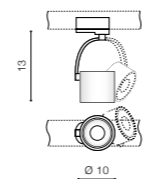

BROSS ARM TRACK

Exposed downlights

BROSS ARM TRACK

product code – look AZ	LED GU10 1xMax 35W	bulb not included ☒
aluminium		
IP20	installation place: Track Electric 3 Line	☒
group energy label		

1. COLOUR / NEW INDEX NO.
2. ☐ WHITE (WH) **AZ3500**
   - ☒ BLACK (BK) **AZ3501**

AZZARDO PATENT EU TILT 90° ROTATION 360°

COSTA ARM TRACK

Exposed downlights

COSTA ARM TRACK

product code – look AZ	LED 12W 1020lm 3000K	LED integrated ☒
aluminium		
IP20	installation place: Track Electric 3 Line	☒
group energy label		

1. COLOUR / NEW INDEX NO.
2. ☒ WHITE / WHITE (WH / WH) **AZ3487**
   - ☒ BLACK / BLACK (BK / BK) **AZ3486**

TILT 90° ROTATION 360°