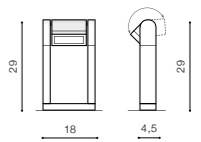

FRAME 70

LED integrated

product code – look AZ	LED 8W 800lm IP54	LED
aluminium		
IP54	installation place	
group energy label EE 2		

COLOUR / NEW INDEX NO.

- DARK GREY (DGR) **AZ2130**
- BRIGHT GREY (BGR) **AZ2131**