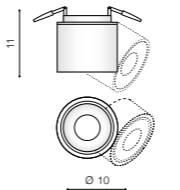

COLOUR / NEW INDEX NO.

- ☐ WHITE/WHITE (WH/WH) **AZ2705**
- ☒ BLACK/BLACK (BK/BK) **AZ2706**

BK / BK *