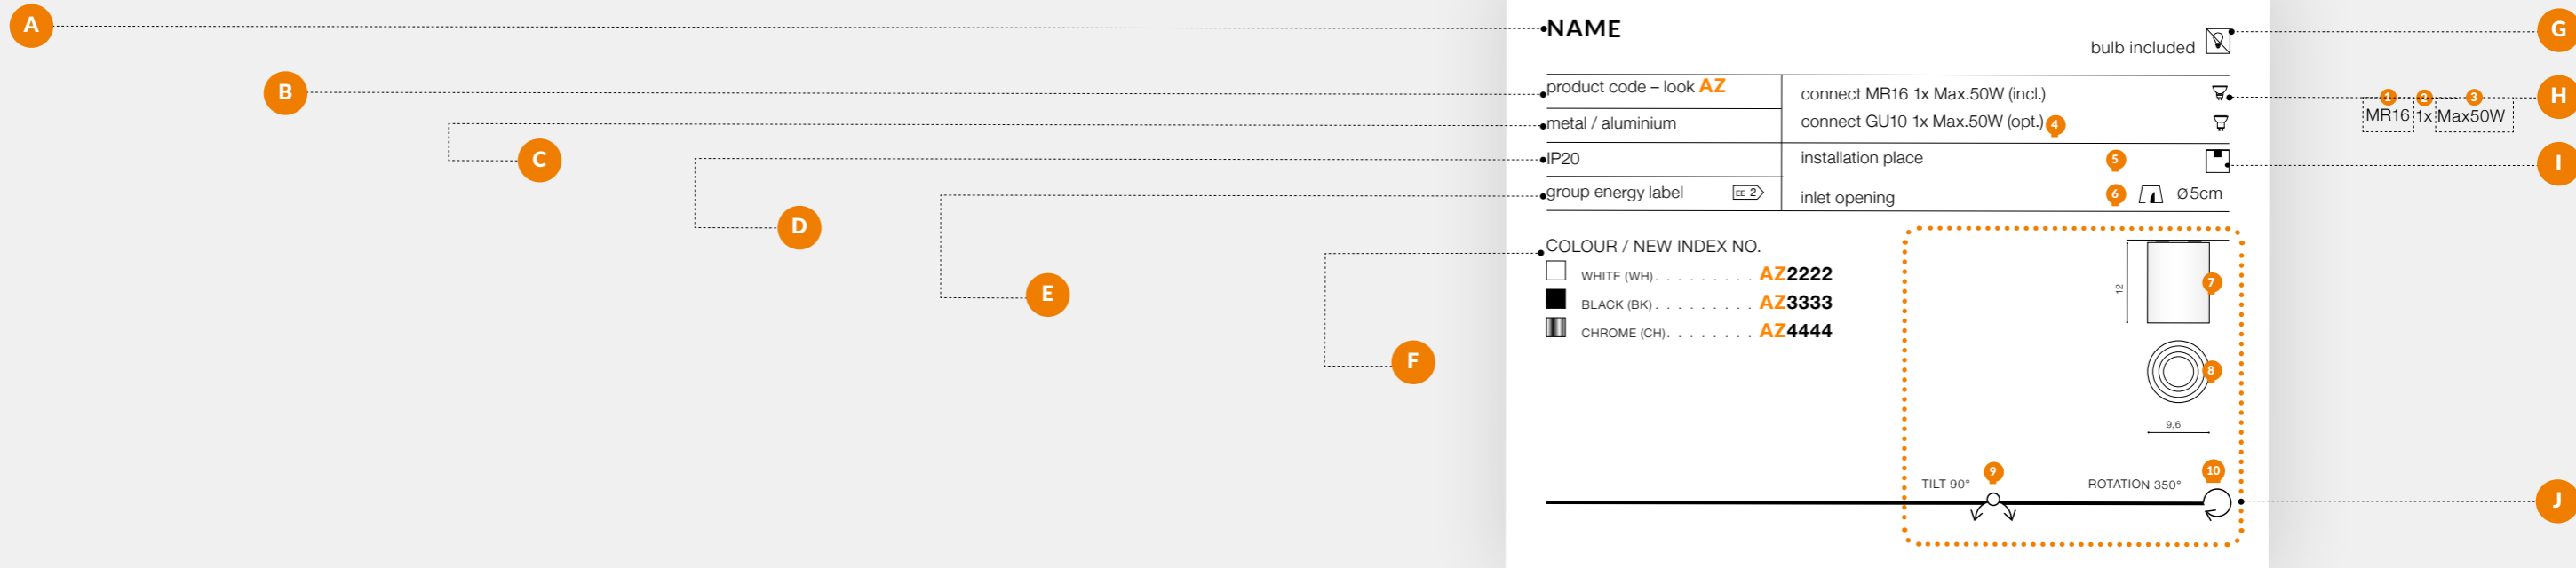

NAME

product code – look AZ	connect MR16 1x Max.50W (incl.)	☒ bulb included
metal / aluminium	connect GU10 1x Max.50W (opt.) ⁴	☐
IP20	installation place ⁵	☐
group energy label ^{EE 2}	inlet opening ⁶	☐ Ø5cm

COLOUR / NEW INDEX NO.

☐ WHITE (WH)	AZ2222
☐ BLACK (BK)	AZ3333
☐ CHROME (CH)	AZ4444

READING INTRODUCTION

A	B	C	D	E	F	G	H ^{1 2 3 4}	I ^{5 6}	J ^{7 8 9}
product name	product Code Where to find? Product codes are written after each color	material Material for Bodylamp & Shapes	protection class degree of protection for electrical devices against dust, moisture and water IP66 protection against ingress of dust, protection against powerful water jets or splashing of water from any direction IP54 protection against the ingress of dust in quantities that would interfere with operation, protection against drops of rain falling at any angle IP44 protection against solid objects (fine tools and wires to 1mm), protection against drops falling at any angle, from all sides (rain) IP20 protection against accidental touch, lack of security moisture	group energy label see detailed information on page 264 ^{EE 1} EE1 picture page 264 A ^{EE 2} EE2 picture page 264 B ^{EE 3} EE3 picture page 264 C ^{EE 4} EE4 picture page 264 D ^{EE 5} EE5 picture page 264 E ^{EE 6} EE6 picture page 264 F ^{EE 7} EE7 picture page 264 G ^{EE 8} EE8 picture page 264 H	colour BK – BLACK BCH – BLACK CHROME WH – WHITE CH – CHROME AL – ALUMINIUM GO – GOLD AG – ANTIQUE GOLD BR – BROWN CO – CONCRETE COO – COPPER ST – STEEL AM – AMBER OL – OLIVE CHA – CHAMPAGNE AST – ANODISED STEEL ABR – ANODISED BROWN AGO – ANODISED GOLD ACO – ANODISED COPPER	other information ☐ bulb included ☒ bulb not included ☐ LED integrated	bulb type ☐ 2D bulb ☐ PL-L ☐ T5 ☐ E14 ☐ E27 ☐ G24 ☐ G9 ☐ AR111 ☐ ES111 230V ☐ MR16 ☐ GU10 ☒ LED 2 number of bulbs 3 maximum lamp watt (W) 4 not included in the price of the purchased lamp	Installation ☐ ceiling surface mounted ☐ wall surface mounted ☐ pendant 6 the shape and size of the inlet opening (dimensions are in centimeters) ☐ round hole (cm) ☐ square hole (cm) ☐ rectangular hole (cm)	dimensional drawing 7 technical drawing view (dimensions are in centimeters) 8 side view 9 top view 10 range of adjustment of the reflector ☐ reflector tilt ☐ reflector rotation