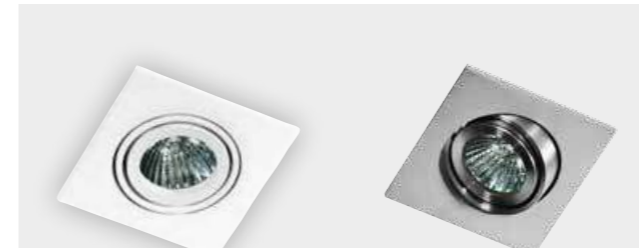

CARLO

bulb not included ☒

product code – look AZ	connect GU10 1x Max.50W
metal / aluminium	
IP20	installation place ☒
group energy label	inlet opening Ø 7,7cm

COLOUR / NEW INDEX NO.

- ☐ ALUMINIUM (ALU) **AZ0804**
- ☐ WHITE (WH) **AZ0805**

EDITTA

bulb not included ☒

product code – look AZ	connect GU10 1x Max 50W
metal / aluminium	
IP20	installation place ☒
group energy label	inlet opening Ø 7,7cm

COLOUR / NEW INDEX NO.

- ☐ ALUMINIUM (ALU) **AZ0806**
- ☐ WHITE (WH) **AZ0807**

WH

ALU

* - EXPLANATION SHORTCUT PAGE 2 (E)