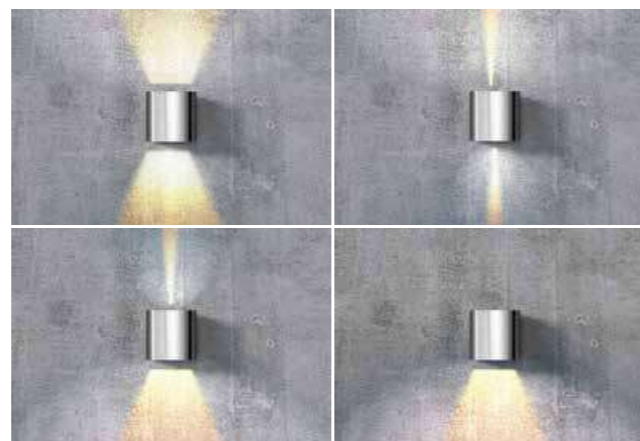

LETICIA 2 LED

LED integrated

product code – look AZ	LED 6W 3000K 420lm	LED
metal		
IP54	installation place	
group energy label EE 7		

COLOUR / NEW INDEX NO.

- BRIGHT GRAY (BGR) **AZ2188**
- DARK GRAY (DGR) **AZ2189**
- WHITE (WH) - **AZ2190**