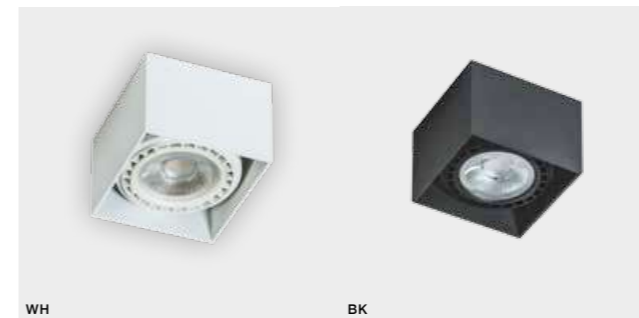

* - EXPLANATION SHORTCUT PAGE 2 (E)