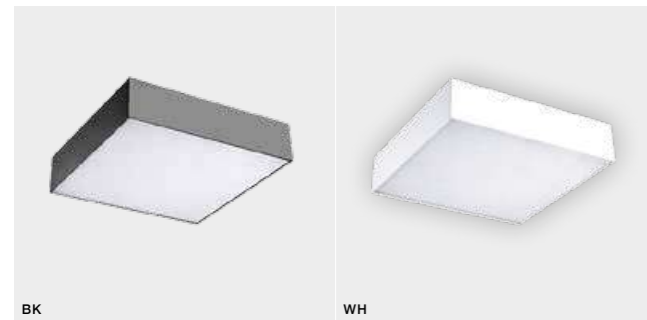

* - EXPLANATION SHORTCUT PAGE 2 (E)