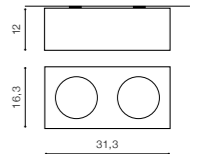

COLOUR / NEW INDEX NO.

- ☒ BLACK / ALUMINIUM (BK / ALU) . . . **AZ1260**
- ☒ WHITE / ALUMINIUM (WH / ALU) . . . **AZ1261**
- ☒ WHITE / WHITE (WH / WH) **AZ1796**
- ☒ BLACK / BLACK (BK / BK) **AZ2882**

PAULO 3 12V