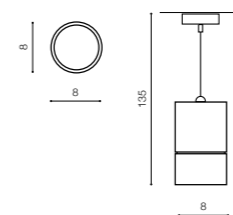

RAFFAEL

bulb not included

product code - look AZ	LED connect GU10 1x Max 50W	
aluminium		
IP20	installation place	
group energy label		

COLOUR / NEW INDEX NO.

- ☒ CHROME (CH) **AZ1624**
- ☐ WHITE (WH) **AZ1623**
- ☐ GOLD (GO) **AZ1625**
- ☐ BRUSHED COPPER (BCO) **AZ1626**
- ☐ BLACK (BK) **AZ3497**