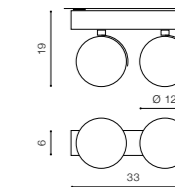

* - EXPLANATION SHORTCUT PAGE 2 (E)