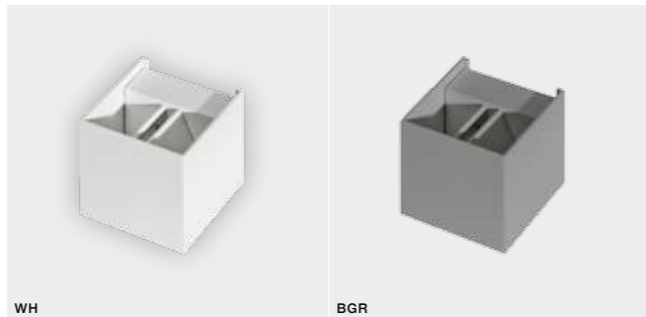

GAMBINO IP54

Indoor wall lamps

GAMBINO

LED integrated

product code – look AZ	LED 6W 480 lm 3000K	
metal / aluminium		
IP54	installation place	
group energy label		

COLOUR / NEW INDEX NO.

- ☐ WHITE (WH) **AZ0950**
- ☐ BRIGHT GREY (BGR) **AZ0958**
- ☐ DARK GREY (DGR) **AZ0957**

TWO ADJUSTABLE LIGHT ANGLE TILT 90°

BGR

GAMBINO IP54

Indoor wall lamps

GAMBINO 2

LED integrated

product code – look AZ	LED 2x 6W 480 lm 3000K	
metal / aluminium		
IP54	installation place	
group energy label		

COLOUR / NEW INDEX NO.

- ☐ WHITE (WH) **AZ1882**

EIGHT ADJUSTABLE LIGHT ANGLE TILT 90°