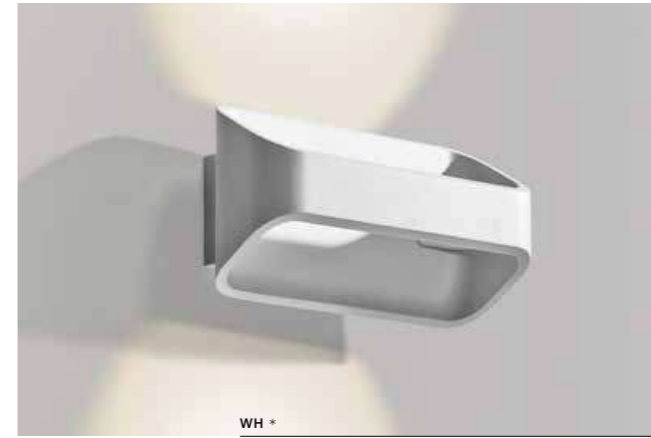

CONO

Indoor wall lamps

WH *

CONO

LED integrated

product code – look AZ	LED 9W 720 lm 3000K	
metal / aluminium		
IP20	installation place	
group energy label		

COLOUR / NEW INDEX NO.

- ☐ WHITE (WH) **AZ0752**