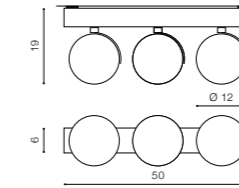

JERRY 2 230V

bulb not included

product code – look AZ	connect 2x ES111 MAX 50W	
aluminium	or ADAP111 + GU10 Max 40W	
IP20	installation place	
group energy label		

COLOUR / NEW INDEX NO.

- ☐ WHITE (WH) **AZ1371**
- ☒ BLACK (BK) **AZ1370**