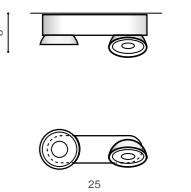

BOSTON TUBE

LED integrated	
product code – look AZ	LED 10W 810lm CCT 3000K
aluminium	
IP20	installation place
group energy label	inlet opening

COLOUR / NEW INDEX NO.

- ☐ WHITE (WH) **AZ3469**
- ☒ BLACK (BK) **AZ3468**

* - EXPLANATION SHORTCUT PAGE 2 (E)

BOSTON SINGLE

LED integrated	
product code – look AZ	LED 10W 810lm CCT 3000K
aluminium	
IP20	installation place
group energy label	inlet opening

COLOUR / NEW INDEX NO.

- ☒ BLACK (BK) **AZ3543**
- ☐ WHITE (WH) **AZ3542**

BOSTON DOUBLE

LED integrated	
product code – look AZ	2x LED 10W 810lm CCT 3000K
aluminium	
IP20	installation place
group energy label	inlet opening

COLOUR / NEW INDEX NO.

- ☒ BLACK (BK) **AZ3545**
- ☐ WHITE (WH) **AZ3544**