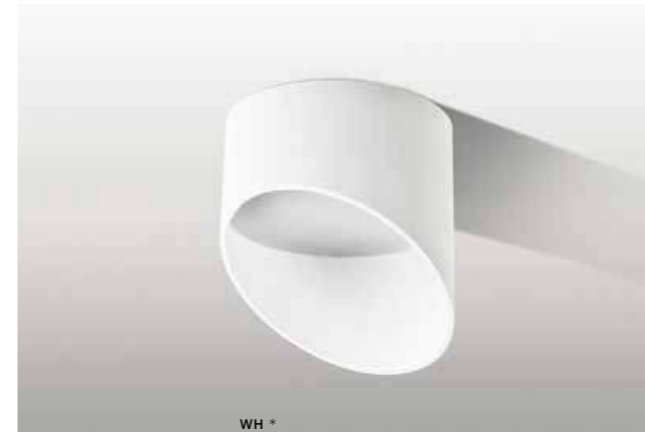

MOMO 14 3000K

LED integrated

product code – look AZ	LED 18W 3000K RA≥90 1500lm	
aluminium		
IP20	installation place	☐
group energy label		

COLOUR / NEW INDEX NO.

☐ WHITE (WH) **AZ2282**

☒ BLACK (BK) **AZ2283**