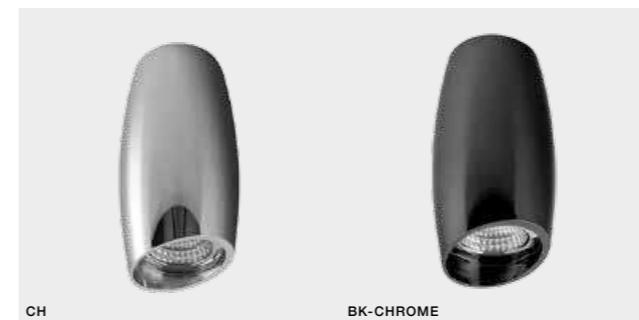

LINO

Exposed downlights

LINO

bulb not included ☒

product code – look AZ	connect GU10 1x Max 50W
aluminium	
IP20	installation place ☐ ☐
group energy label ☐ ☐	

COLOUR / NEW INDEX NO.

- ☐ WHITE MATT (WH) **AZ1479**
- ☒ BLACK (BK) **AZ1477**
- ☐ CHROME (CH) **AZ1478**

* - EXPLANATION SHORTCUT PAGE 2 (E)

VASKO

Exposed downlights

VASKO

bulb not included ☒

product code – look AZ	connect GU10 1x Max 50W
aluminium	
IP20	installation place ☐ ☐
group energy label ☐ ☐	

COLOUR / NEW INDEX NO.

- ☐ WHITE MATT (WH) **AZ1491**
- ☒ BLACK (BK) **AZ1489**
- ☐ CHROME (CH) **AZ1490**

BK-CHROME