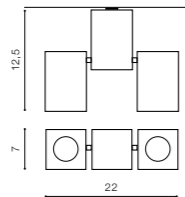

FLAVIO

Exposed downlights

FLAVIO

bulb not included ☒

product code – look AZ	LED connect GU10 1x Max.50W	☒
metal / aluminium		
IP20	installation place	☐ ☐
group energy label ☒ 5		

COLOUR / NEW INDEX NO.

☒ WHITE / BLACK (WH / BK) **AZ0791**

TILT 340°

FLAVIO 2

bulb not included ☒

product code – look AZ	LED connect GU10 2x Max.50W	☒
metal / aluminium		
IP20	installation place	☐ ☐
group energy label ☒ 5		

COLOUR / NEW INDEX NO.

☒ WHITE / BLACK (WH / BK) **AZ0792**

TILT 340°

* - EXPLANATION SHORTCUT PAGE 2 (E)

LALO

Exposed downlights

LALO

bulb not included ☒

product code – look AZ	LED connect GU10 1x Max.50W	☒
metal / aluminium		
IP20	installation place	☐ ☐
group energy label ☒ 5		

COLOUR / NEW INDEX NO.

☒ WHITE / BLACK (WH / BK) **AZ0789**

TILT 340°

LALO 2

bulb not included ☒

product code – look AZ	LED connect GU10 2x Max.50W	☒
metal / aluminium		
IP20	installation place	☐ ☐
group energy label ☒ 5		

COLOUR / NEW INDEX NO.

☒ WHITE / BLACK (WH / BK) **AZ0790**

TILT 340°