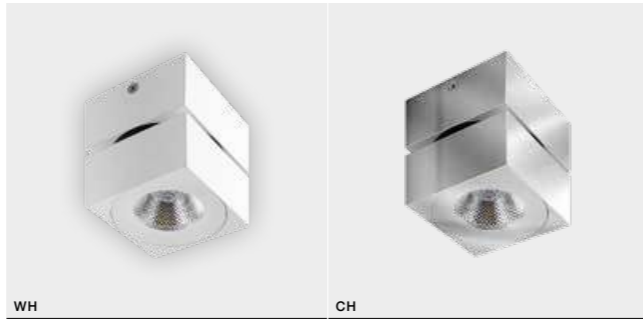

WH

CH

DIADO

LED integrated

product code - look AZ	LED 5W 3000K RA>80	
aluminium	360 lm	
IP20	installation place	
group energy label		

COLOUR / NEW INDEX NO.

- ☐ MATT WHITE (WH) **AZ1454**
- ☐ CHROME (CH) **AZ1453**