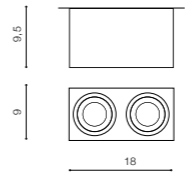

BRANT SQUARE

Exposed downlights

BRANT SQUARE

bulb not included

product code – look AZ	LED connect GU10 1x Max 50W
metal / aluminium	
IP20	installation place
group energy label	

COLOUR / NEW INDEX NO.

- ☐ WHITE (WH) **AZ2824**
- ☒ BLACK (BK) **AZ2825**

TILT 90°

BRANT 2 SQUARE

bulb not included

product code – look AZ	LED connect GU10 2x Max 50W
metal / aluminium	
IP20	installation place
group energy label	

COLOUR / NEW INDEX NO.

- ☐ WHITE (WH) **AZ2826**
- ☒ BLACK (BK) **AZ2827**

TILT 90°

BRANT SQUARE IP44

Exposed downlights

BRANT SQUARE IP44

bulb not included

product code – look AZ	LED connect GU10 1x Max 50W
metal / aluminium	
IP44	installation place
group energy label	

COLOUR / NEW INDEX NO.

- ☐ WHITE (WH) **AZ2822**
- ☒ BLACK (BK) **AZ2878**

BRANT 2 SQUARE IP44

bulb not included

product code – look AZ	LED connect GU10 2x Max 50W
metal / aluminium	
IP44	installation place
group energy label	

COLOUR / NEW INDEX NO.

- ☐ WHITE (WH) **AZ2823**
- ☒ BLACK (BK) **AZ2879**