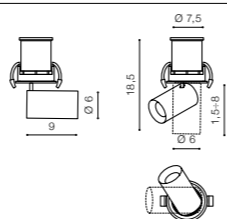

LUNA 15W DIM

Exposed downlights

LUNA 15W DIM

LED integrated

product code – look AZ	LED 15W 1270lm	
metal / aluminium	3000K RA>90 dimm	
IP20	installation place	
group energy label	inlet opening	Ø 8,5cm

COLOUR / NEW INDEX NO.

WHITE / BLACK (WH / BK) **AZ2828**

BLACK / BLACK (BK / BK) **AZ2829**

* - EXPLANATION SHORTCUT PAGE 2 (E)

LUNA 7W

Exposed downlights

LUNA 7W

LED integrated

product code – look AZ	LED 7W 595lm 3000K	
aluminium		
IP20	installation place	
group energy label	inlet opening	Ø 7cm

COLOUR / NEW INDEX NO.

WHITE / BLACK (WH / BK) **AZ3396**

BLACK / BLACK (BK / BK) **AZ3397**