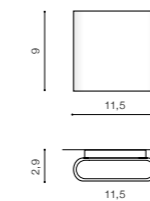

- DARK GREY (DGR) **AZ2180**
- WHITE (WH) **AZ2179**

CREMONA M

LED integrated

product code – look AZ	LED 10W 467lm 3000K
aluminium	
IP54	installation place
group energy label	

COLOUR / NEW INDEX NO.

- DARK GREY (DGR) **AZ2182**
- WHITE (WH) **AZ2181**