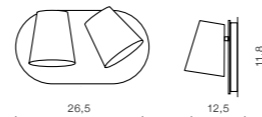

RAMONA 2

LED integrated

product code – look AZ	LED 2X 6W 3000K 500lm	
aluminium		
IP20	installation place	
group energy label		

COLOUR / NEW INDEX NO.

- ☐ WHITE (WH) **AZ2429**