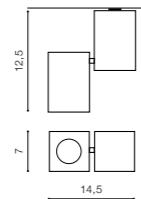

COLOUR / NEW INDEX NO.

WHITE / BLACK (WH / BK) **AZ0791**

TILT 340°

WH / BK *

FLAVIO 2

bulb not included

product code – look AZ	LED connect GU10 2x Max.50W	<input checked="" type="checkbox"/>
metal / aluminium		
IP20	installation place	<input type="checkbox"/> <input type="checkbox"/>
group energy label <input checked="" type="checkbox"/> 5		