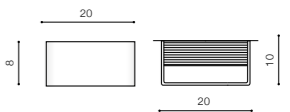

LED integrated

product code – look AZ	LED 6W 500lm 3000K	
aluminium		
IP20	installation place	
group energy label		

COLOUR / NEW INDEX NO.

- ☐ WHITE (WH) **AZ2426**

FELIX L