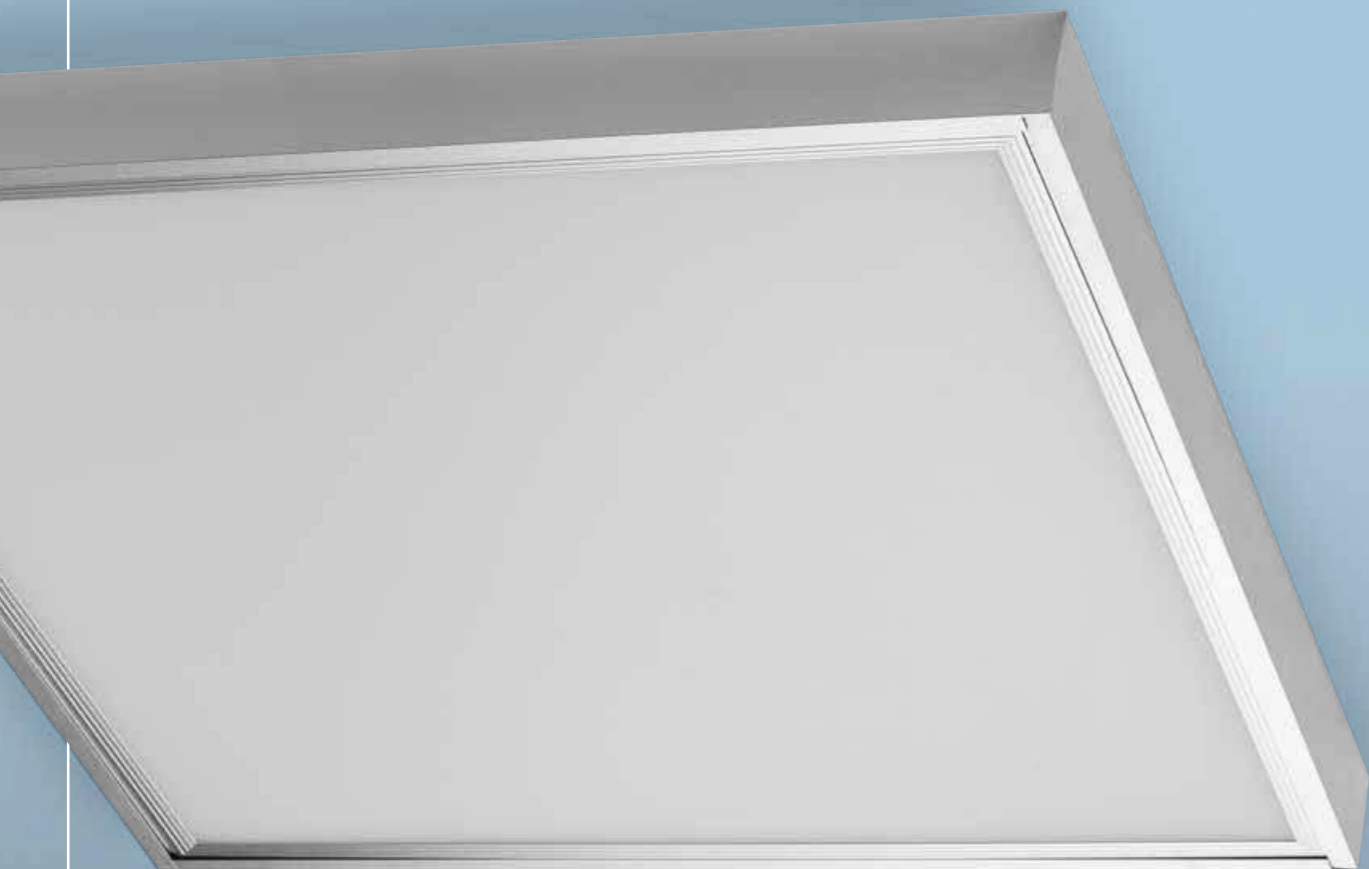

LED panels

LED PANELS

- 242 PANEL 60
- 244 SLIM SQUARE
- 246 SLIM ROUND
- 248 LINDA

WH / ALU *

PANEL 60 3000K ALU TOP

bulb integrated

product code – look AZ	LED 40W, 4400 - 4600LM	
aluminium / acryl		
IP20	installation place	
group energy label	inlet opening	