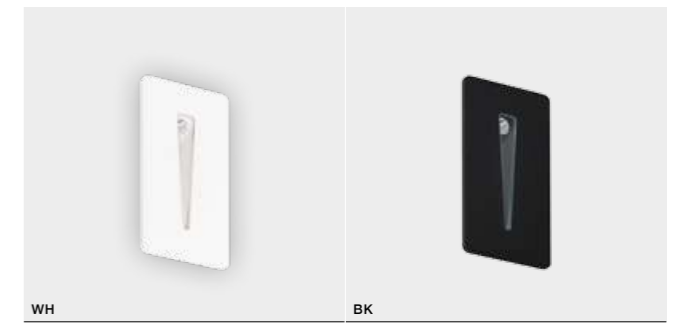

SANE Ø 40

LED integrated

product code – look AZ	LED 1W 85lm 3000K	
acryl / aluminium	Transformer 230V – included	
IP20	installation place	
group energy label	inlet opening	Ø 4cm

COLOUR / NEW INDEX NO.

- BLACK (BK) **AZ2765**
- WHITE (WH) **AZ2766**
- NICKEL (NI) **AZ2767**

SANE Ø 60

LED integrated

product code – look AZ	LED 2W 170lm 3000K	
acryl / aluminium	Transformer 230V – included	
IP20	installation place	
group energy label	inlet opening	Ø 5,6cm

COLOUR / NEW INDEX NO.

- BLACK (BK) **AZ2768**
- WHITE (WH) **AZ2769**
- ANTIQUE BRUSH (ANB) **AZ2770**
- NICKEL (NI) **AZ2771**

RAGGIO

LED integrated

product code – look AZ	LED 3W 240lm 3000K	
aluminium	Transformer 230V – included	
IP54	installation place	
group energy label	inlet opening	3,5/9cm

COLOUR / NEW INDEX NO.

- WHITE (WH) **AZ2963**
- BLACK (BK) **AZ2964**
- SATIN NICKEL (SN) **AZ2965**

BK