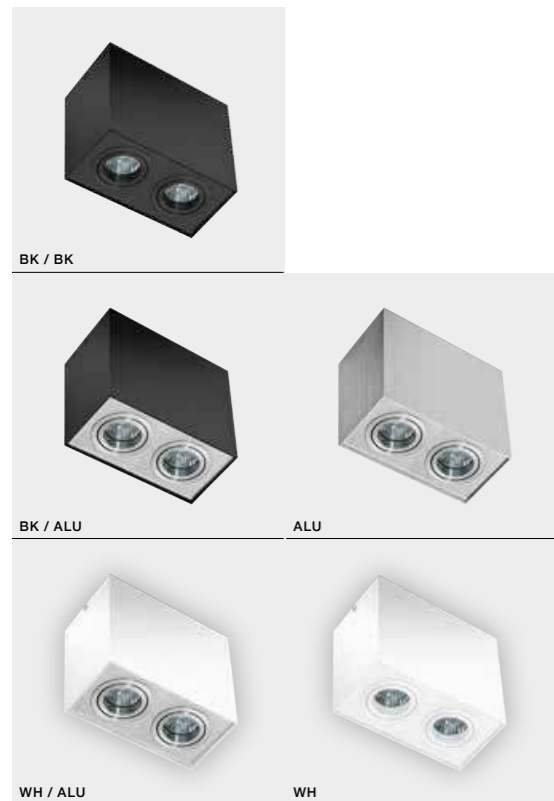

* - EXPLANATION SHORTCUT PAGE 2 (E)

HUGO

bulb not included

product code – look AZ	LED connect GU10 1x Max.50W
metal / aluminium	
IP20	installation place <input type="checkbox"/>
group energy label <input type="checkbox"/>	