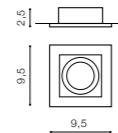

PACO 2

bulb not included

product code – look AZ	connect GU10 2x Max 50W
metal / aluminium	
IP20	installation place
group energy label	inlet opening 7,5x15,8cm

COLOUR / NEW INDEX NO.

- ☐ ALUMINIUM (ALU) **AZ0798**
- ☒ BLACK (BK) **AZ0800**
- ☐ WHITE (WH) **AZ0799**