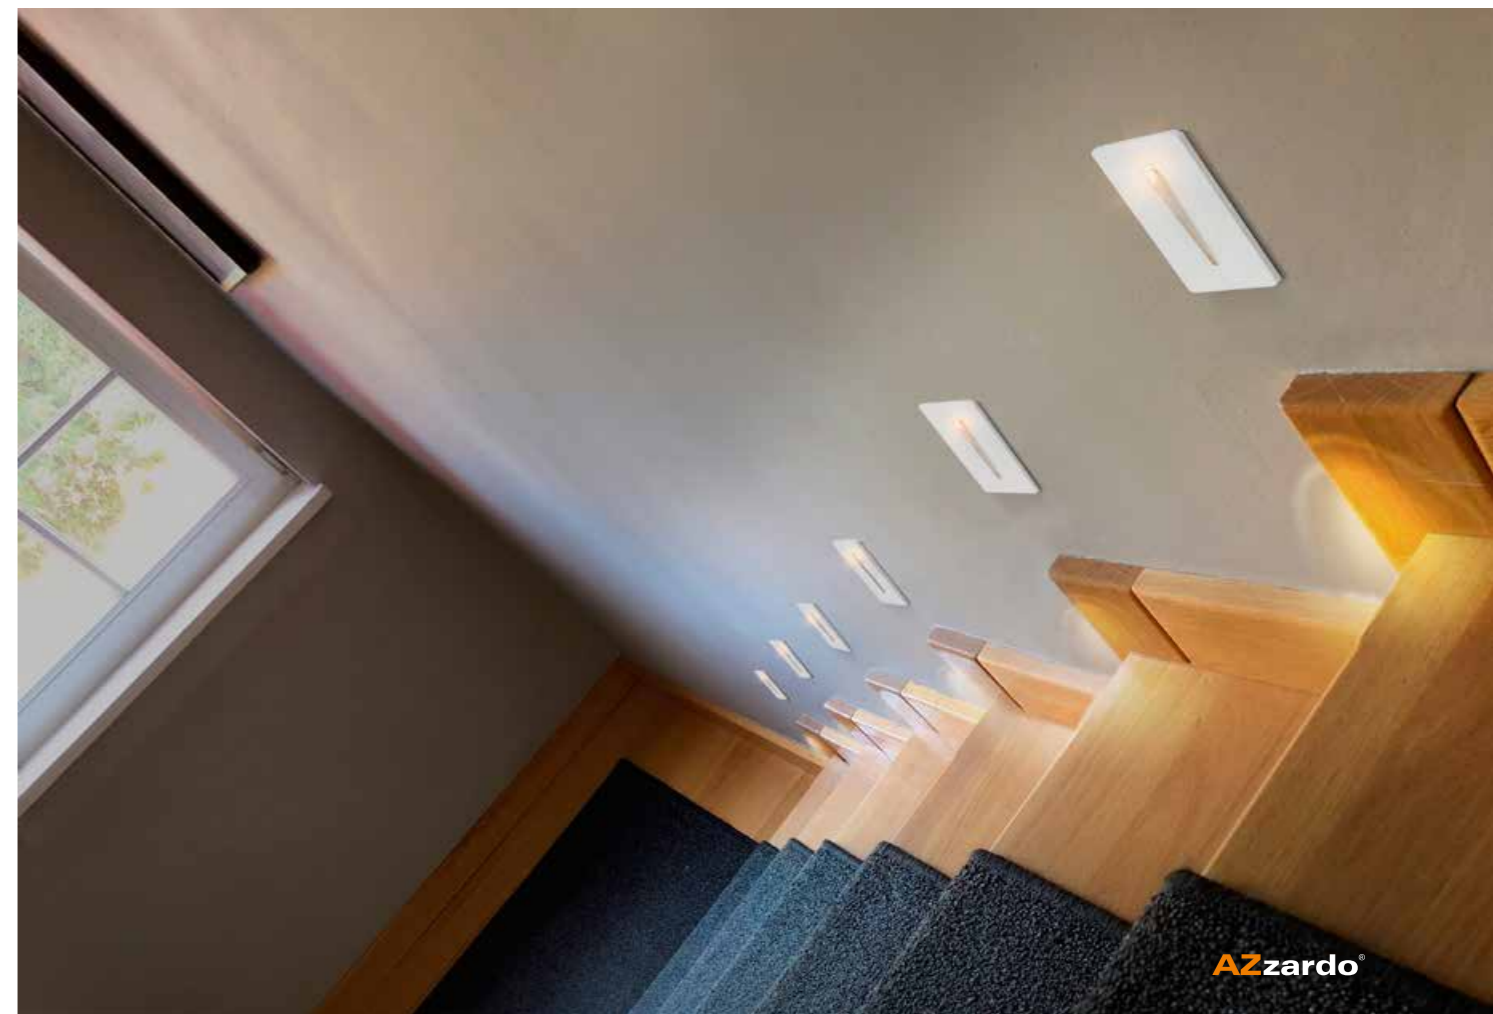

SANE Ø 40

LED integrated

product code – look AZ	LED 1W 85lm 3000K	
acryl / aluminium	Transformer 230V – included	
IP20	installation place	
group energy label	inlet opening	Ø 4cm

COLOUR / NEW INDEX NO.

- BLACK (BK) **AZ2765**
- WHITE (WH) **AZ2766**
- NICKEL (NI) **AZ2767**

SANE Ø 60

LED integrated

product code – look AZ	LED 2W 170lm 3000K	
acryl / aluminium	Transformer 230V – included	
IP20	installation place	
group energy label	inlet opening	Ø 5,6cm

COLOUR / NEW INDEX NO.

- BLACK (BK) **AZ2768**
- WHITE (WH) **AZ2769**
- ANTIQUE BRUSH (ANB) **AZ2770**
- NICKEL (NI) **AZ2771**

RAGGIO

LED integrated

product code – look AZ	LED 3W 240lm 3000K	
aluminium	Transformer 230V – included	
IP54	installation place	
group energy label	inlet opening	3,5/9cm

COLOUR / NEW INDEX NO.

- WHITE (WH) **AZ2963**
- BLACK (BK) **AZ2964**
- SATIN NICKEL (SN) **AZ2965**