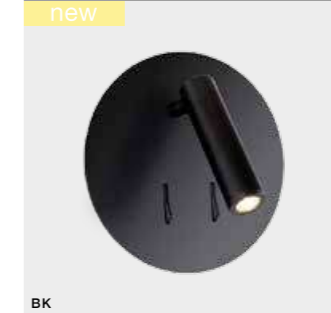

LED integrated

product code – look AZ	LED 6W+3W 510lm+255lm 3000K	LED
aluminium		
IP20	installation place	
group energy label EE 7		

COLOUR / NEW INDEX NO.

- BLACK (BK) **AZ3201**

LED integrated

product code – look AZ	LED 6W 420lm	LED
metal / aluminium	+ LED 3W 250lm 3000K	
IP20	installation place	
group energy label EE 4		

COLOUR / NEW INDEX NO.

- SATIN NICKEL (NI) **AZ2552**
- CHROME (CH) **AZ2424**
- BLACK (BK) **AZ3204**