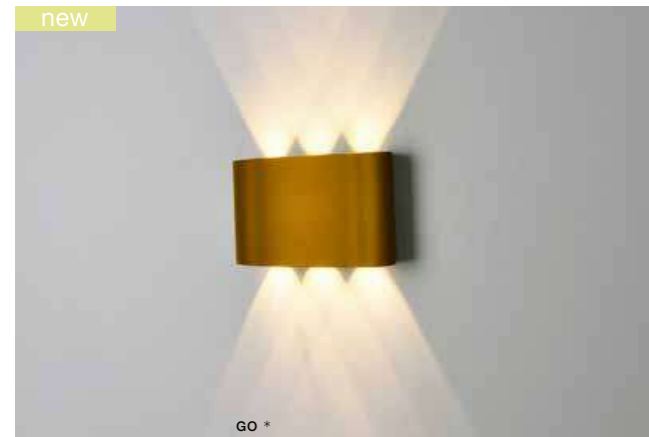

GINNA 3 LED integrated

product code – look AZ	LED 6W 480lm 3000K	LED
aluminium		
IP54	installation place	
group energy label EE 7		

COLOUR / NEW INDEX NO.

- BLACK (BK) **AZ3484**
- GOLD (GO) **AZ3485**