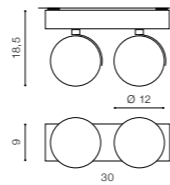

MAX 1 12V

bulb not included

product code – look AZ	connect 1x QR111 MAX 50W	
aluminium	dimer driver 12V – included	
IP20	installation place	
group energy label		

COLOUR / NEW INDEX NO.

WHITE / BLACK (WH / BK) **AZ1372**

MAX 1 230V

bulb not included

product code – look AZ	connect 1x ES111 MAX 50W	
aluminium	or ADAP111 + GU10 Max 40W	
IP20	installation place	
group energy label		

COLOUR / NEW INDEX NO.

WHITE / BLACK (WH / BK) **AZ1373**

MAX 2 12V

bulb not included

product code – look AZ	connect 2x QR111 MAX 50W	
aluminium	dimer driver 12V – included	
IP20	installation place	
group energy label		

COLOUR / NEW INDEX NO.

WHITE / BLACK (WH / BK) **AZ1375**

MAX 2 230V

bulb not included

product code – look AZ	connect 2x ES111 MAX 50W	
aluminium	or ADAP111 + GU10 Max 40W	
IP20	installation place	
group energy label		

COLOUR / NEW INDEX NO.

WHITE / BLACK (WH / BK) **AZ1374**

* - EXPLANATION SHORTCUT PAGE 2 (E)