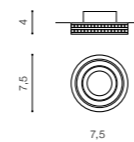

EVA SQUARE

bulb not included ☒

product code – look AZ	connect GU10 1x Max 50W	☒
aluminium / crystal		
IP20	installation place	☒
group energy label ☒	inlet opening	☒ Ø 6,5cm

COLOUR / NEW INDEX NO.

- GOLD (GO) **AZ1461**
- CHROME (CH) **AZ1460**