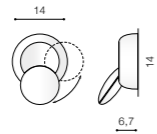

CLOVER SQUARE** LED integrated

product code – look AZ	LED 12W 3000K 840lm
metal / aluminium	
IP20	installation place
group energy label	

CLOVER OVAL LED integrated

product code – look AZ	LED 12W 3000K 840lm
metal / aluminium	
IP20	installation place
group energy label	

COLOUR / NEW INDEX NO.

- BLACK (BK) **AZ2198**
- WHITE (WH) **AZ2199**