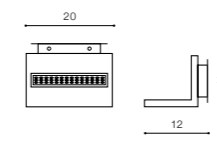

* - EXPLANATION SHORTCUT PAGE 2 (E)