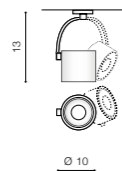

BROSS ARM

Exposed downlights

BROSS ARM

product code – look AZ	LED GU10 1xMax 35W	bulb not included	☒
aluminium			
IP20	installation place		☒
group energy label	EE 5		

COLOUR / NEW INDEX NO.

- ☐ WHITE (WH) **AZ3498**
- ☒ BLACK (BK) **AZ3499**

AZZARDO PATENT EU

BROSS ARM 2

product code – look AZ	LED GU10 2xMax 35W	bulb not included	☒
aluminium			
IP20	installation place		☒
group energy label	EE 5		

COLOUR / NEW INDEX NO.

- ☐ WHITE (WH) **AZ3502**
- ☒ BLACK (BK) **AZ3503**

AZZARDO PATENT EU

BROSS ARM

Exposed downlights

BROSS ARM 3 ROUND

product code – look AZ	LED GU10 3xMax 35W	bulb not included	☒
aluminium			
IP20	installation place		☒
group energy label	EE 5		

COLOUR / NEW INDEX NO.

- ☐ WHITE (WH) **AZ3504**
- ☒ BLACK (BK) **AZ3505**

AZZARDO PATENT EU

* - EXPLANATION SHORTCUT PAGE 2 (E)