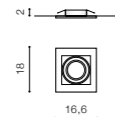

VERDI 2 bulb not included

product code – look AZ	connect 2x ES111 MAX 50W or ADAP111
aluminium	connect GU10 2x Max 40W
IP20	installation place
group energy label	inlet opening

COLOUR / NEW INDEX NO.

- ☐ WHITE (WH) **AZ3528**
- ☒ BLACK (BK) **AZ3529**