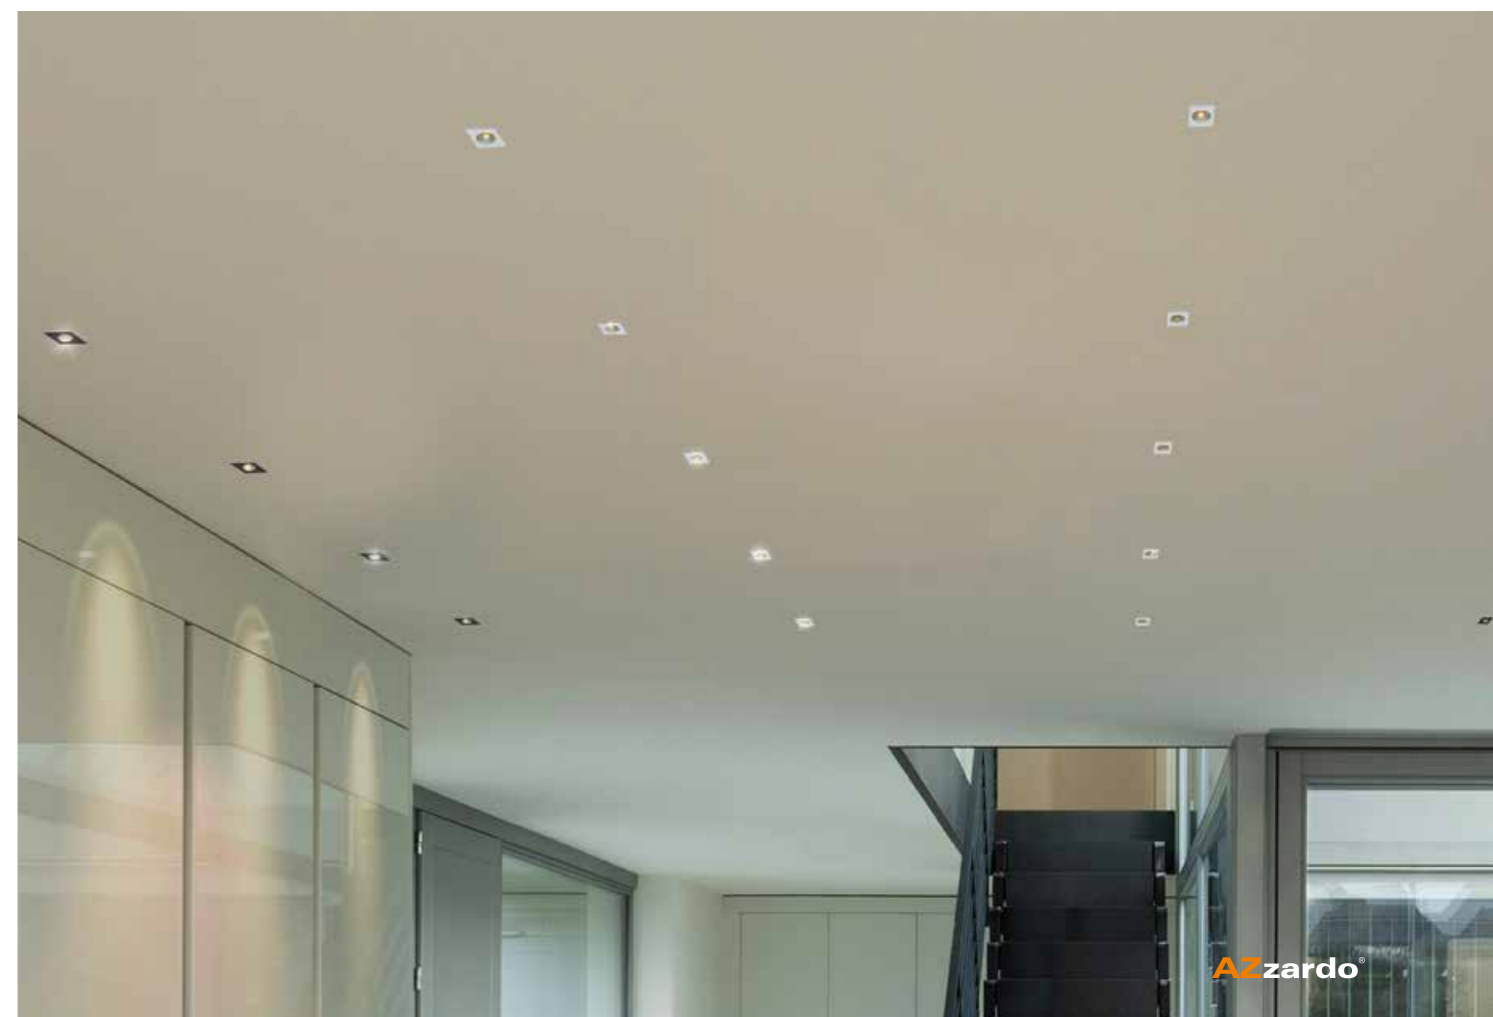

FILL R 5W 3000K / 4000K

LED integrated

product code – look AZ	LED 5W 425lm 3000K	
aluminium	LED 5W 425lm 4000K	
IP20	installation place	
group energy label	inlet opening	Ø 3,4cm

usb charger including

COLOUR / NEW INDEX NO.

- BLACK 3000K (BK) **AZ3381**
- BLACK 4000K (BK) **AZ3382**

* - EXPLANATION SHORTCUT PAGE 2 (E)

FILL S 5W 3000K / 4000K

LED integrated

product code – look AZ	LED 5W 425lm 3000K	
aluminium	LED 5W 425lm 4000K	
IP20	installation place	
group energy label	inlet opening	Ø 3,4cm

COLOUR / NEW INDEX NO.

- WHITE 3000K (WH) **AZ3377**
- BLACK 3000K (BK) **AZ3379**
- WHITE 4000K (WH) **AZ3378**
- BLACK 4000K (BK) **AZ3380**