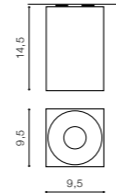

HUGO R

bulb not included ☒

product code – look AZ	LED connect GU10 1x Max.50W
aluminium	
IP20	installation place ☐
group energy label ☐	

COLOUR / NEW INDEX NO.

- ☐ ALUMINIUM (ALU) **AZ0829**
- ☒ BLACK (BK) **AZ0832**
- ☐ WHITE (WH) **AZ0830**
- ☐ GOLD (GO) **AZ0831**
- ☐ CHAMPAGNE (CHA) **AZ0833**
- ☐ CHROME (CH) **AZ0856**