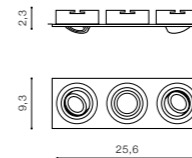

COLOUR / NEW INDEX NO.

- ☐ ALUMINIUM (ALU) **AZ2441**
- ☐ BLACK (BK) **AZ2440**
- ☐ WHITE (WH) **AZ2439**