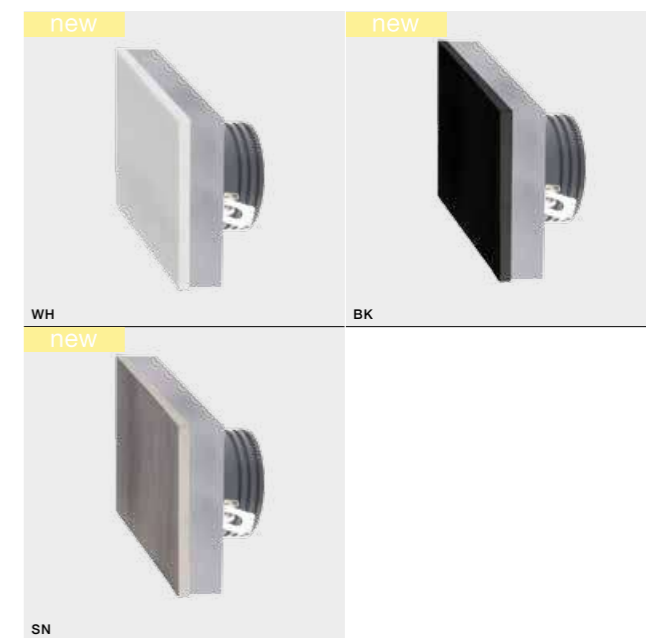

OZ

LED integrated

product code – look AZ	LED 1W 85lm 4000K	
metal / aluminium		
IP20	installation place	
group energy label	inlet opening	

COLOUR / NEW INDEX NO.

- BLACK (BK) **AZ3372**
- WHITE (WH) **AZ3373**
- SATIN NICKEL (SN) **AZ3374**

* - EXPLANATION SHORTCUT PAGE 2 (E)