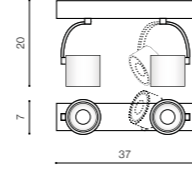

BROSS ARM

Exposed downlights

BROSS ARM

product code – look AZ	LED GU10 1xMax 35W	bulb not included	☒
aluminium			
IP20	installation place		☒
group energy label	EE 5		

COLOUR / NEW INDEX NO.

- ☐ WHITE (WH) **AZ3498**
- ☒ BLACK (BK) **AZ3499**

AZZARDO PATENT EU

BROSS ARM 2

product code – look AZ	LED GU10 2xMax 35W	bulb not included	☒
aluminium			
IP20	installation place		☒
group energy label	EE 5		

COLOUR / NEW INDEX NO.

- ☐ WHITE (WH) **AZ3502**
- ☒ BLACK (BK) **AZ3503**

AZZARDO PATENT EU

BROSS ARM

Exposed downlights

BROSS ARM 3 ROUND

product code – look AZ	LED GU10 3xMax 35W	bulb not included	☒
aluminium			
IP20	installation place		☒
group energy label	EE 5		

COLOUR / NEW INDEX NO.

- ☐ WHITE (WH) **AZ3504**
- ☒ BLACK (BK) **AZ3505**

AZZARDO PATENT EU

* - EXPLANATION SHORTCUT PAGE 2 (E)