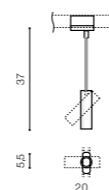

* - EXPLANATION SHORTCUT PAGE 2 (E)