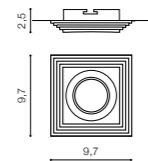

LUCIANO SQUARE

bulb not included

product code – look AZ	connect GU10 1x Max 50W
aluminium	
IP20	installation place
group energy label	inlet opening Ø 7cm

COLOUR / NEW INDEX NO.

- CHROME (CH) **AZ1471**
- WHITE (WH) **AZ1472**

WH

LUCIANO ROUND

bulb not included

product code – look AZ	connect GU10 1x Max 50W
aluminium	
IP20	installation place
group energy label	inlet opening Ø 7cm

COLOUR / NEW INDEX NO.

- CHROME (CH) **AZ1470**
- WHITE (WH) **AZ1549**

BIAGIO

bulb not included

product code – look AZ	connect GU10 1x Max 50W
aluminum / glass	
IP44	installation place
group energy label	inlet opening Ø 6,5cm

COLOUR / NEW INDEX NO.

- GOLD (GO) **AZ1493**
- CHROME (CH) **AZ1492**

* - EXPLANATION SHORTCUT PAGE 2 (E)