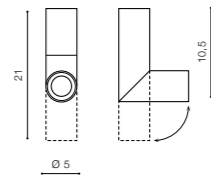

SANTOS

LED integrated

product code – look AZ	LED 12W 3000K 950lm	
aluminium		
IP20	installation place	
group energy label		

COLOUR / NEW INDEX NO.

- ☐ WHITE (WH) **AZ2417**
- ☒ BLACK (BK) **AZ2416**