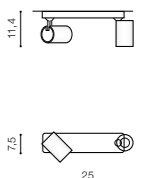

COLOUR / NEW INDEX NO.

- ☒ BLACK (BK) **AZ3195**
- ☐ WHITE (WH) **AZ3196**