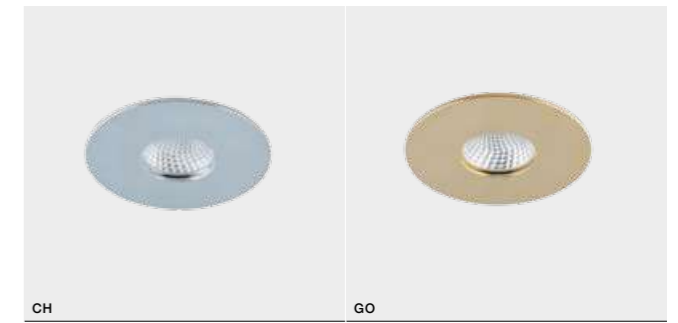

* - EXPLANATION SHORTCUT PAGE 2 (E)