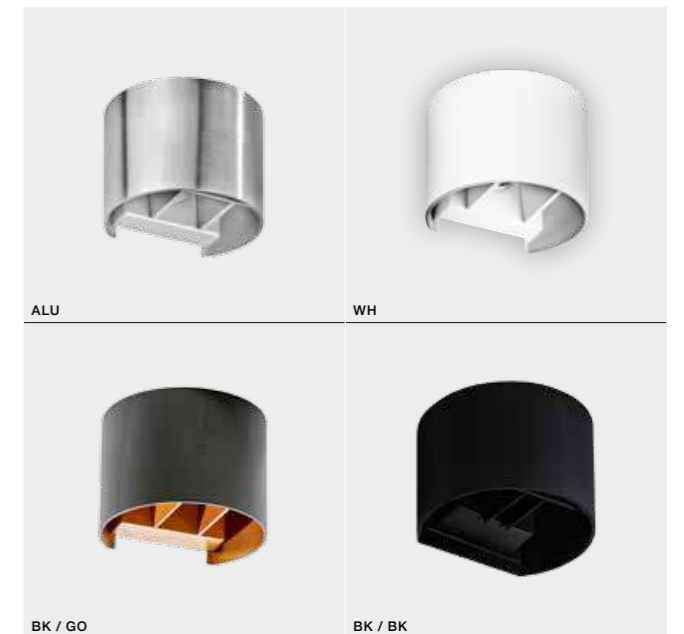

LETICIA

Indoor wall lamps

LETICIA

bulb not included

product code – look AZ	connect G9 1x Max.40W	
metal / aluminium		
IP20	installation place	
group energy label		

COLOUR / NEW INDEX NO.

- ☐ WHITE (WH) **AZ0951**
- ☐ ALUMINIUM (ALU) **AZ1057**
- ☐ ANODISED GOLD (AGO) **AZ0952**
- ☒ BLACK / GOLD (BK / GO) **AZ2814**
- ☒ BLACK / BLACK (BK / BK) **AZ2932**

TWO ADJUSTABLE LIGHT ANGLE TILT 90°

* - EXPLANATION SHORTCUT PAGE 2 (E)

LETICIA 2

Indoor wall lamps

LETICIA 2

bulb not included

product code – look AZ	connect G9 1x Max.40W	
metal		
IP20	installation place	
group energy label		

COLOUR / NEW INDEX NO.

- ☐ ALUMINIUM (ALU) **AZ1059**
- ☐ WHITE (WH) **AZ1058**
- ☒ BLACK / GOLD (BK / GO) **AZ2815**
- ☒ BLACK / BLACK (BK / BK) **AZ2933**

TWO ADJUSTABLE LIGHT ANGLE TILT 90°