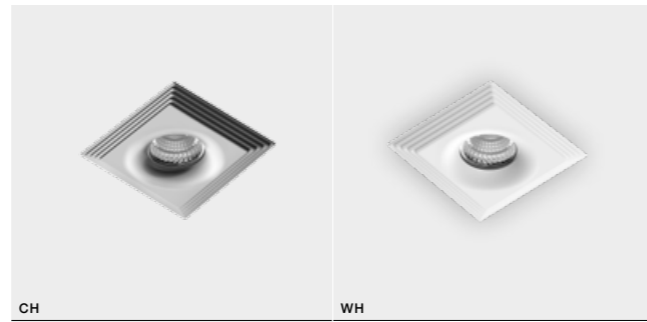

LUCIANO SQUARE

bulb not included

product code – look AZ	connect GU10 1x Max 50W
aluminium	
IP20	installation place
group energy label	inlet opening Ø 7cm

COLOUR / NEW INDEX NO.

- CHROME (CH) **AZ1471**
- WHITE (WH) **AZ1472**

WH

LUCIANO ROUND

bulb not included

product code – look AZ	connect GU10 1x Max 50W
aluminium	
IP20	installation place
group energy label	inlet opening Ø 7cm

COLOUR / NEW INDEX NO.

- CHROME (CH) **AZ1470**
- WHITE (WH) **AZ1549**

BIAGIO

bulb not included

product code – look AZ	connect GU10 1x Max 50W
aluminum / glass	
IP44	installation place
group energy label	inlet opening Ø 6,5cm

COLOUR / NEW INDEX NO.

- GOLD (GO) **AZ1493**
- CHROME (CH) **AZ1492**

* - EXPLANATION SHORTCUT PAGE 2 (E)