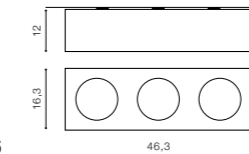

COLOUR / NEW INDEX NO.

- ☒ BLACK / ALUMINIUM (BK / ALU) . . . **AZ1262**
- ☒ WHITE / ALUMINIUM (WH / ALU) . . . **AZ1263**
- ☒ WHITE / WHITE (WH / WH) **AZ1797**
- ☒ BLACK / BLACK (BK / BK) **AZ2886**