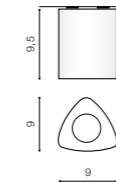

BORIS

Exposed downlights

BORIS

bulb not included ☒

product code – look AZ	LED connect GU10 1x Max 50W	☒
metal / aluminium		
IP20	installation place	☒
group energy label EE 2		

COLOUR / NEW INDEX NO.

- ☐ ALUMINIUM (ALU) **AZ1053**
- ☐ WHITE (WH) **AZ1054**
- ☐ BLACK (BK) **AZ1110**

DARIO

Exposed downlights

DARIO

bulb not included ☒

product code – look AZ	LED connect GU10 1x Max 50W	☒
metal / aluminium		
IP20	installation place	☒
group energy label EE 2		

COLOUR / NEW INDEX NO.

- ☐ ALUMINIUM (ALU) **AZ1055**
- ☐ WHITE (WH) **AZ1056**
- ☐ BLACK (BK) **AZ1111**

ALU

BK

WH

* - EXPLANATION SHORTCUT PAGE 2 (E)