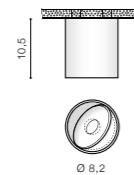

* - EXPLANATION SHORTCUT PAGE 2 (E)