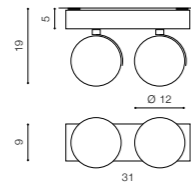

WH/BK *

MAX 2 230V

bulb not included

product code – look AZ	connect 2x ES111 MAX 50W	
aluminium	or ADAP111 + GU10 Max 40W	
IP20	installation place	
group energy label		

COLOUR / NEW INDEX NO.

WHITE / BLACK (WH / BK) **AZ1374**