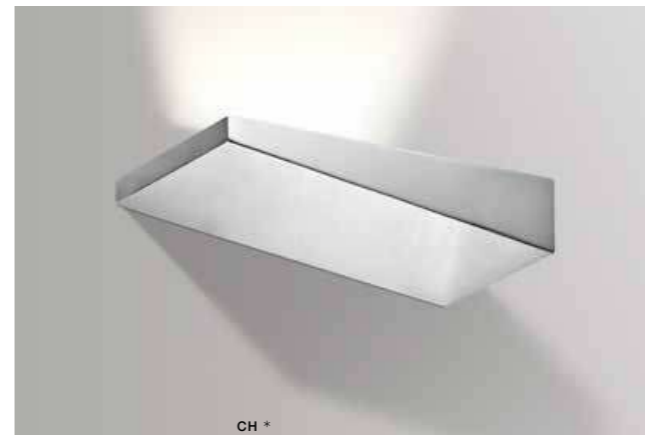

VIALETTO L

LED integrated ☒

product code – look AZ	LED 12W 965 lm 3000K	☒
metal / aluminium		
IP20	installation place	☒
group energy label ☐		

COLOUR / NEW INDEX NO.

- ☐ BLACK (BK) **AZ0573**
- ☐ WHITE (WH) **AZ0572**
- ☐ CHROME (CH) **AZ0574**