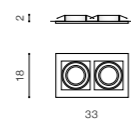

* - EXPLANATION SHORTCUT PAGE 2 (E)