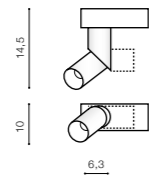

SANTOS EXPOSED ROUND

LED integrated

product code - look AZ	LED 12W 1020lm 3000K	
aluminium		
IP20	installation place	
group energy label		

COLOUR / NEW INDEX NO.

- ☐ WHITE (WH) **AZ3508**
- ☒ BLACK (BK) **AZ3509**