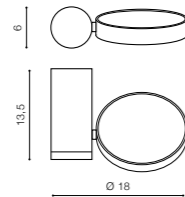

GALENA

LED integrated

product code - look AZ	LED 11W 3000K RA>80	
aluminium	960 lm	
IP20	installation place	
group energy label		

COLOUR / NEW INDEX NO.

☐ MATT WHITE (WH) **AZ1457**