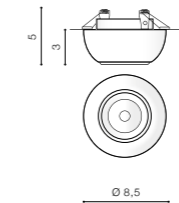

GELO

bulb not included

product code – look AZ	connect GU10 1x Max 50W
aluminium	
IP20	installation place
group energy label	inlet opening Ø 7cm

COLOUR / NEW INDEX NO.

- ☐ WHITE FROST (WH) **AZ3539**

* - EXPLANATION SHORTCUT PAGE 2 (E)

NEMO

bulb not included

product code – look AZ	connect GU10 1x Max 50W
aluminium	
IP20	installation place
group energy label	inlet opening Ø 6,5cm

COLOUR / NEW INDEX NO.

- ☐ WHITE (WH) **AZ3398**
- ☒ BLACK (BK) **AZ3399**
- ☐ CHROME (CH) **AZ3400**
- ☐ GOLD (GO) **AZ3401**