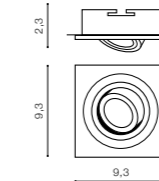

CARO R

bulb not included

product code – look AZ	connect GU10 1x Max 50W
metal / aluminium	
IP20	installation place
group energy label	inlet opening Ø 7cm

COLOUR / NEW INDEX NO.

- ☐ ALUMINIUM (ALU) **AZ2432**
- ☐ BLACK (BK) **AZ2431**
- ☐ WHITE (WH) **AZ2430**

* - EXPLANATION SHORTCUTS PAGE 2 (E)

CARO SQUARE

bulb not included

product code – look AZ	connect GU10 1x Max 50W
metal / aluminium	
IP20	installation place
group energy label	inlet opening Ø 8cm

COLOUR / NEW INDEX NO.

- ☐ ALUMINIUM (ALU) **AZ2435**
- ☐ BLACK (BK) **AZ2434**
- ☐ WHITE (WH) **AZ2433**

CARO 3 SQUARE

bulb not included

product code – look AZ	connect GU10 3x Max 50W
metal / aluminium	
IP20	installation place
group energy label	inlet opening 8x24 cm

COLOUR / NEW INDEX NO.

- ☐ ALUMINIUM (ALU) **AZ2441**
- ☐ BLACK (BK) **AZ2440**
- ☐ WHITE (WH) **AZ2439**

CARO 2 SQUARE

bulb not included

product code – look AZ	connect GU10 2x Max 50W
metal / aluminium	
IP20	installation place
group energy label	inlet opening 8x16 cm

COLOUR / NEW INDEX NO.

- ☐ ALUMINIUM (ALU) **AZ2438**
- ☐ BLACK (BK) **AZ2437**
- ☐ WHITE (WH) **AZ2436**

CARO 4 SQUARE

bulb not included

product code – look AZ	connect GU10 4x Max 50W
metal / aluminium	
IP20	installation place
group energy label	inlet opening 16x16 cm

COLOUR / NEW INDEX NO.

- ☐ ALUMINIUM (ALU) **AZ2444**
- ☐ BLACK (BK) **AZ2443**
- ☐ WHITE (WH) **AZ2442**