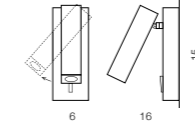

GINNO 1

LED integrated

product code – look AZ	LED 2x 1W 160 lm 3000K	
metal / aluminium		
IP20	installation place	
group energy label		

COLOUR / NEW INDEX NO.

- ☒ WHITE / ALUMINIUM (WH / ALU) **AZ0761**
- ☐ ALUMINIUM (ALU) **AZ0764**

GINNO 2

LED integrated

product code – look AZ	LED 4x 1W 320 lm 3000K	
metal / aluminium		
IP20	installation place	
group energy label		

COLOUR / NEW INDEX NO.

- ☒ WHITE / ALUMINIUM (WH / ALU) **AZ0762**
- ☐ ALUMINIUM (ALU) **AZ0765**

GINNO 3

LED integrated

product code – look AZ	LED 6x 1W 440 lm 3000K	
metal / aluminium		
IP20	installation place	
group energy label		

COLOUR / NEW INDEX NO.

- ☒ WHITE / ALUMINIUM (WH / ALU) **AZ0763**
- ☐ ALUMINIUM (ALU) **AZ0766**

* - EXPLANATION SHORTCUT PAGE 2 (E)

ANGUS

LED integrated

product code – look AZ	LED 3W 250lm 3000K	
aluminium		
IP20	installation place	
group energy label		

COLOUR / NEW INDEX NO.

- ☐ WHITE (WH) **AZ2446**
- ☒ CHROME (CH) **AZ2445**

TILT 90°

* - EXPLANATION SHORTCUT PAGE 2 (E)