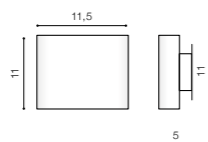

VIGO IP54

Indoor wall lamps

VIGO

LED integrated

product code – look AZ	LED 6W 420lm 3000K	
aluminium		
IP54	installation place	
group energy label		

COLOUR / NEW INDEX NO.

- BLACK (BK) **AZ2203**
- WHITE (WH) **AZ2202**

LATONA

Indoor wall lamps

LATONA

LED integrated

product code – look AZ	LED 10W 800lm 3000K	
aluminium		
IP20	installation place	
group energy label		

COLOUR / NEW INDEX NO.

- BLACK (BK) **AZ2204**
- WHITE (WH) **AZ2205**

* - EXPLANATION SHORTCUT PAGE 2 (E)