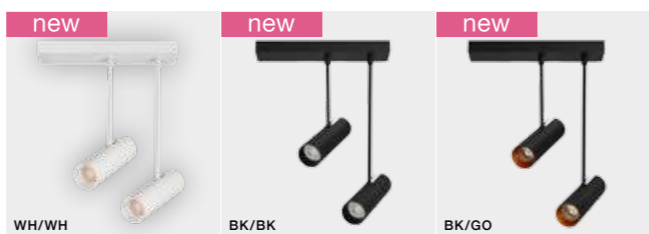

AZZARDO PATENT EU

* - EXPLANATION SHORTCUT PAGE 310