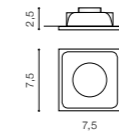

PIO 2

bulb not included

product code – look AZ	connect GU10 2x Max 50W
metal / aluminium	
IP20	installation place
group energy label	inlet opening 6,5x14,5cm

COLOUR / NEW INDEX NO.

- ☐ WHITE (WH) **AZ1719**
- ☒ BLACK (BK) **AZ1720**
- ☐ CHROME (CH) **AZ1749**