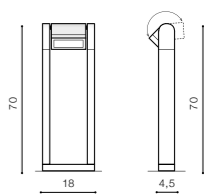

FRAME WALL

LED integrated

product code – look AZ	LED 8W 800lm IP54	LED
aluminium		
IP54	installation place	
group energy label EE 2		

COLOUR / NEW INDEX NO.

- DARK GREY (DGR) **AZ2132**
- BRIGHT GREY (BGR) **AZ2133**
- WHITE (WH) **AZ2134**

FRAME SPIKE

LED integrated

product code – look AZ	LED 8W 800lm IP54	LED
aluminium		
IP54	installation place	
group energy label EE 2		

COLOUR / NEW INDEX NO.

- DARK GRAY (DGR) **AZ2128**
- BRIGHT GREY (BGR) **AZ2129**

FRAME 70

LED integrated

product code – look AZ	LED 8W 800lm IP54	LED
aluminium		
IP54	installation place	
group energy label EE 2		

COLOUR / NEW INDEX NO.

- DARK GREY (DGR) **AZ2130**
- BRIGHT GREY (BGR) **AZ2131**