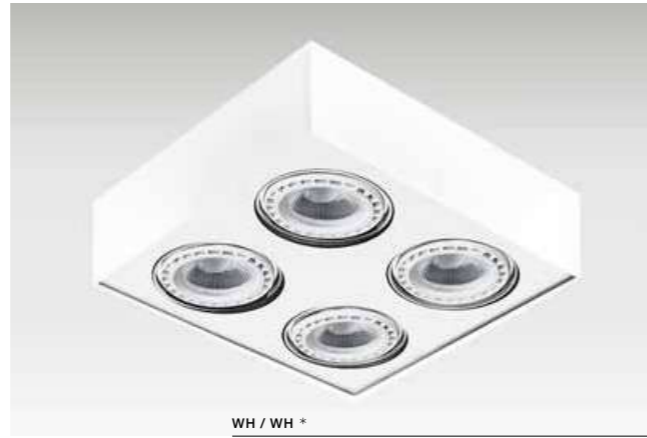

PAULO 4 230V