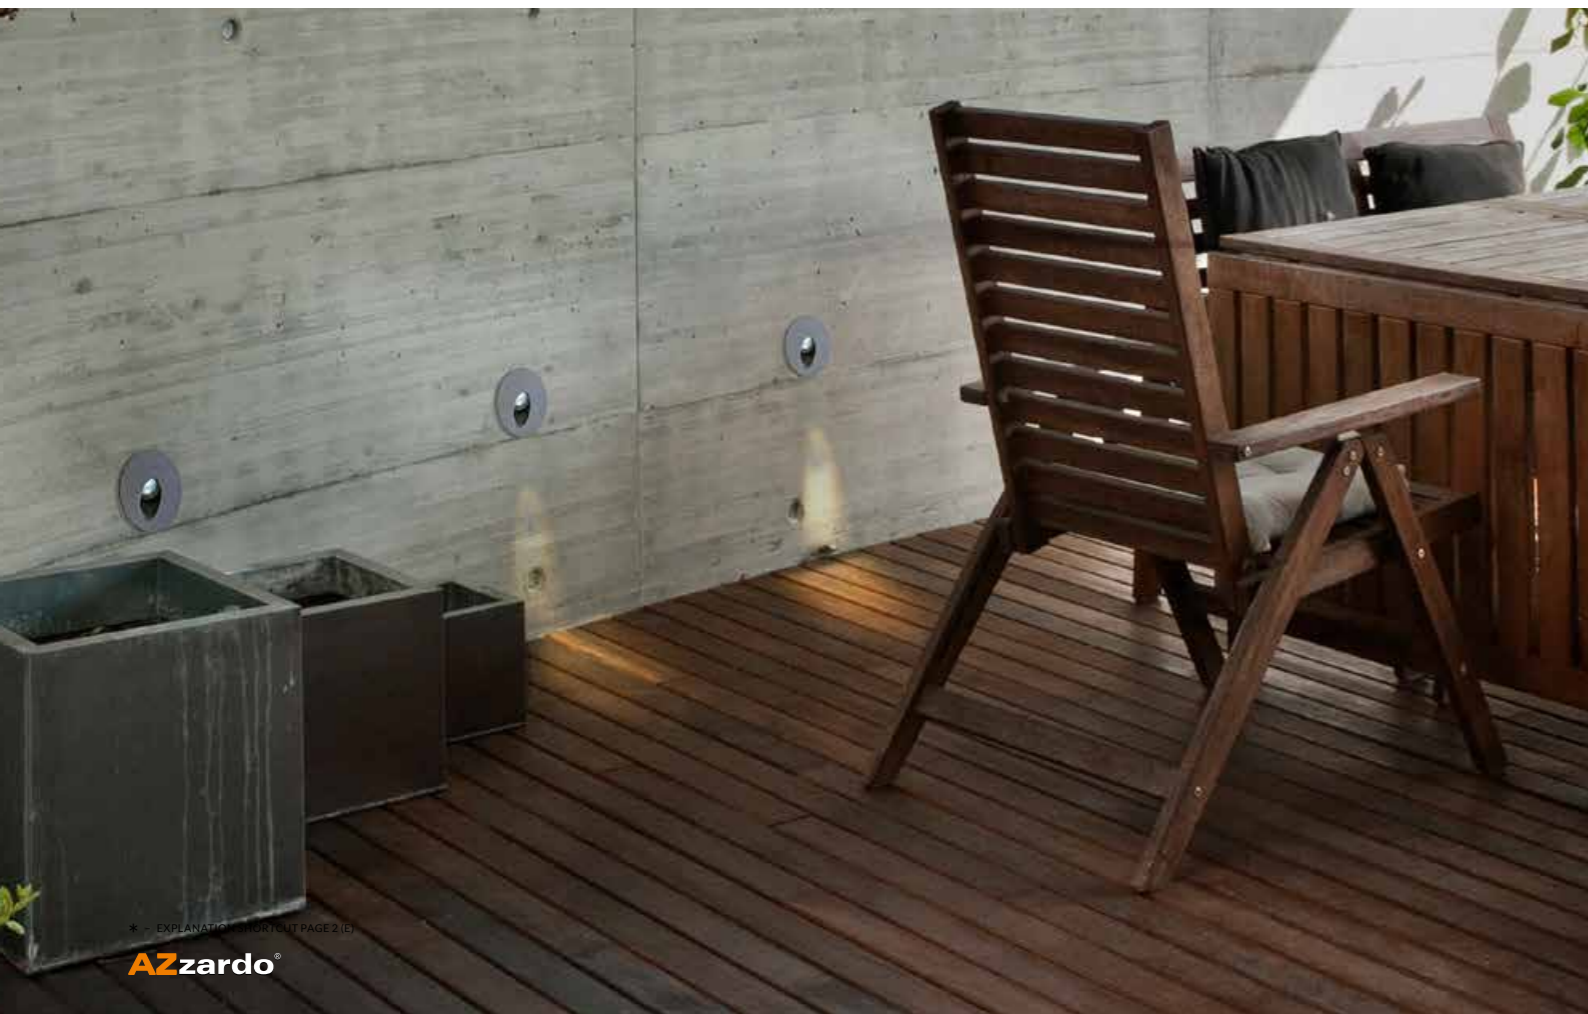

COLOUR / NEW INDEX NO.

DARK GREY (DGR) **AZ2183**

IKA IP65

Outdoor wall lamps

IKA SQUARE IP65

bulb not included

product code – look AZ	connect GU10 1x Max. 50W	
aluminium		
IP65	installation place	
group energy label	inlet opening	Ø 6,4cm