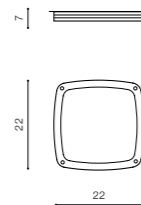

FANO R

LED integrated ☒

product code – look AZ	LED 9W 750lm 3000K	
aluminium		
IP54	installation place ☒	
group energy label		

COLOUR / NEW INDEX NO.

☒ DARK GREY (DGR) **AZ2187**