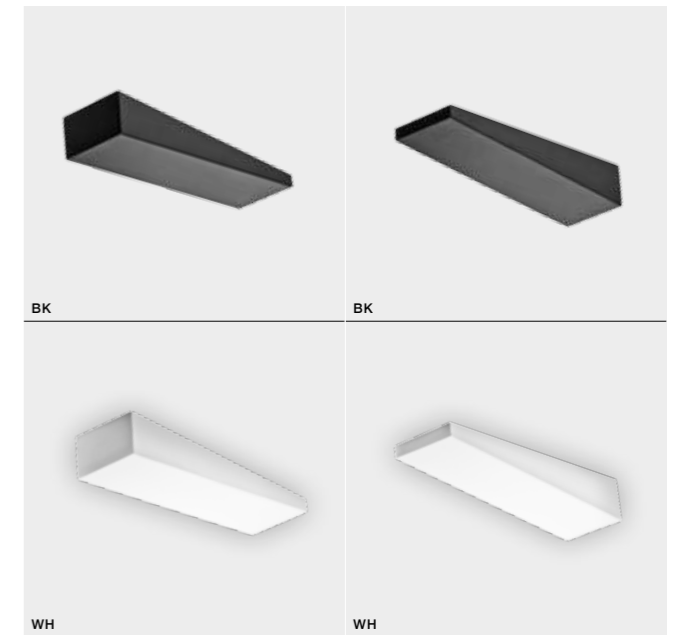

VIALETTO R

LED integrated ☒

product code – look AZ	LED 12W 965 lm 3000K	☒
metal / aluminium		
IP20	installation place	☒
group energy label ☐		

COLOUR / NEW INDEX NO.

- ☐ BLACK (BK) **AZ0576**
- ☐ WHITE (WH) **AZ0575**
- ☐ CHROME (CH) **AZ0577**