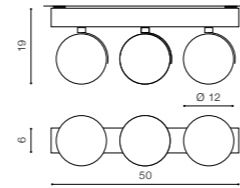

JERRY 12V

Exposed downlights

bulb not included

product code – look AZ	connect 1x QR111 MAX 50W	
aluminium	dimer driver 12V – included	
IP20	installation place	
group energy label		

COLOUR / NEW INDEX NO.

- ☐ WHITE (WH) **AZ1364**
- ☒ BLACK (BK) **AZ1365**
- ☒ CHROME (CH) **AZ1752**

bulb not included

product code – look AZ	connect QR111 2x Max 50W	
aluminium	dimer driver 12V – included	
IP20	installation place	
group energy label		

COLOUR / NEW INDEX NO.

- ☐ WHITE (WH) **AZ1369**
- ☒ BLACK (BK) **AZ1368**
- ☒ CHROME (CH) **AZ1751**

bulb not included

product code – look AZ	connect QR111 3x Max 50W	
aluminium	dimer driver 12V – included	
IP20	installation place	
group energy label		

COLOUR / NEW INDEX NO.

- ☐ WHITE (WH) **AZ1723**
- ☒ BLACK (BK) **AZ1724**
- ☒ CHROME (CH) **AZ1750**

JERRY 230V

Exposed downlights

bulb not included

product code – look AZ	connect 1x ES111 MAX 50W	
aluminium	or ADAP111 + GU10 Max 40W	
IP20	installation place	
group energy label		

COLOUR / NEW INDEX NO.

- ☐ WHITE (WH) **AZ1366**
- ☒ BLACK (BK) **AZ1367**

bulb not included

product code – look AZ	connect 3x ES111 MAX 50W	
aluminium	or ADAP111 + GU10 Max 40W	
IP20	installation place	
group energy label		

COLOUR / NEW INDEX NO.

- ☐ WHITE (WH) **AZ1885**
- ☒ BLACK (BK) **AZ1886**

bulb not included

product code – look AZ	connect 2x ES111 MAX 50W	
aluminium	or ADAP111 + GU10 Max 40W	
IP20	installation place	
group energy label		

COLOUR / NEW INDEX NO.

- ☐ WHITE (WH) **AZ1371**
- ☒ BLACK (BK) **AZ1370**

* - EXPLANATION SHORTCUT PAGE 2 (E)