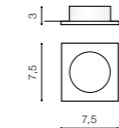

CH *

IVO 2 SQUARE

bulb not included

product code – look AZ	connect GU10 2x Max 50W
metal / aluminium	
IP20	installation place
group energy label	inlet opening 6x14,5cm

COLOUR / NEW INDEX NO.

- CHROME (CH) **AZ1789**
- WHITE (WH) **AZ1826**