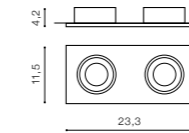

* - EXPLANATION SHORTCUT PAGE 2 (E)