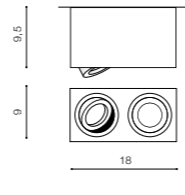

BRANT SQUARE

Exposed downlights

BRANT SQUARE

bulb not included

product code – look AZ	LED connect GU10 1x Max 50W
metal / aluminium	
IP20	installation place
group energy label	

COLOUR / NEW INDEX NO.

- ☐ WHITE (WH) **AZ2824**
- ☒ BLACK (BK) **AZ2825**

TILT 90°

BRANT 2 SQUARE

bulb not included

product code – look AZ	LED connect GU10 2x Max 50W
metal / aluminium	
IP20	installation place
group energy label	

COLOUR / NEW INDEX NO.

- ☐ WHITE (WH) **AZ2826**
- ☒ BLACK (BK) **AZ2827**

TILT 90°

BRANT SQUARE IP44

Exposed downlights

BRANT SQUARE IP44

bulb not included

product code – look AZ	LED connect GU10 1x Max 50W
metal / aluminium	
IP44	installation place
group energy label	

COLOUR / NEW INDEX NO.

- ☐ WHITE (WH) **AZ2822**
- ☒ BLACK (BK) **AZ2878**

BRANT 2 SQUARE IP44

bulb not included

product code – look AZ	LED connect GU10 2x Max 50W
metal / aluminium	
IP44	installation place
group energy label	

COLOUR / NEW INDEX NO.

- ☐ WHITE (WH) **AZ2823**
- ☒ BLACK (BK) **AZ2879**