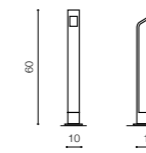

AGAPE 80 DGR *

product code – look AZ	LED 6W 480lm 3000K	LED integrated
acrylic / aluminium		
IP54	installation place	
group energy label EE 7		

COLOUR / NEW INDEX NO.

DARK GREY (DGR) **AZ3483**