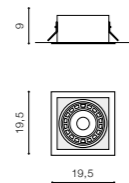

NOVA 1

bulb not included

product code – look AZ	connect 1x ES111 MAX 50W or ADAP111
metal / aluminium	connect GU10 1x Max 40W
IP20	installation place
group energy label	inlet opening

COLOUR / NEW INDEX NO.

- ☒ BLACK / BLACK (BK /BK) **AZ2869**
- ☐ WHITE / WHITE (WH /WH) **AZ2870**
- ☒ WHITE / BLACK (WH /BK) **AZ2871**

TILT 90°

NOVA 2

bulb not included

product code – look AZ	connect 2x ES111 MAX 50W or ADAP111
metal / aluminium	connect GU10 2x Max 40W
IP20	installation place
group energy label	inlet opening

COLOUR / NEW INDEX NO.

- ☒ BLACK / BLACK (BK /BK) **AZ2875**
- ☐ WHITE / WHITE (WH /WH) **AZ2876**
- ☒ WHITE / BLACK (WH /BK) **AZ2877**

TILT 90°

NOVA GIPS

bulb not included

product code – look AZ	connect 1x ES111 MAX 50W or ADAP111
metal	connect GU10 1x Max 40W
IP20	installation place
group energy label	inlet opening

COLOUR / NEW INDEX NO.

- ☒ BLACK / BLACK (BK /BK) **AZ2872**
- ☐ WHITE / WHITE (WH /WH) **AZ2873**

TILT 90°

NOVA 2 GIPS

bulb not included

product code – look AZ	connect 2x ES111 MAX 50W or ADAP111
metal	connect GU10 2x Max 40W
IP20	installation place
group energy label	inlet opening

COLOUR / NEW INDEX NO.

- ☒ BLACK / BLACK (BK /BK) **AZ2935**
- ☐ WHITE / WHITE (WH /WH) **AZ2934**

TILT 90°

* - EXPLANATION SHORTCUT PAGE 2 (E)