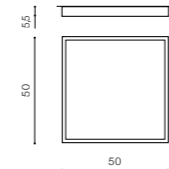

MONZA II SQUARE SCREWLESS BODY

Exposed downlights

LED integrated

product code – look AZ	LED 18W 1890lm 3000K	
acrylic / aluminium	LED 18W 1890lm 4000K	
IP20	installation place	
group energy label		

COLOUR / NEW INDEX NO.

- ☐ 3000K WHITE (WH) **AZ3683**
- ☐ 3000K BLACK (BK) **AZ3682**
- ☐ 4000K WHITE (WH) **AZ3685**
- ☐ 4000K BLACK (BK) **AZ3684**

LED integrated

product code – look AZ	LED 36W 3500lm 3000K	
acrylic / aluminium	LED 36W 3500lm 4000K	
IP20	installation place	
group energy label		

COLOUR / NEW INDEX NO.

- ☐ 3000K WHITE (WH) **AZ3687**
- ☐ 3000K BLACK (BK) **AZ3686**
- ☐ 4000K WHITE (WH) **AZ3689**
- ☐ 4000K BLACK (BK) **AZ3688**

LED integrated

product code – look AZ	LED 74W 6120lm 3000K DIMM	
acrylic / aluminium	LED 74W 6120lm 4000K DIMM	
IP20	installation place	
group energy label		

COLOUR / NEW INDEX NO.

- ☐ 3000K WHITE (WH) **AZ3695**
- ☐ 3000K BLACK (BK) **AZ3694**
- ☐ 4000K WHITE (WH) **AZ3698**
- ☐ 4000K BLACK (BK) **AZ3697**

BK

WH

LED integrated

product code – look AZ	LED 46W 4508lm 3000K DIMM	
acrylic / aluminium	LED 46W 4508lm 4000K DIMM	
IP20	installation place	
group energy label		

COLOUR / NEW INDEX NO.

- ☐ 3000K WHITE (WH) **AZ3691**
- ☐ 3000K BLACK (BK) **AZ3690**
- ☐ 4000K WHITE (WH) **AZ3693**
- ☐ 4000K BLACK (BK) **AZ3692**

MONZA II SQUARE SCREWLESS BODY

Exposed downlights

* - EXPLANATION SHORTCUT PAGE 2 (E)