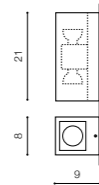

JAKE WALL 2

bulb not included

product code – look AZ	LED GU10 2x MAX 35W
metal / glass	
IP54	installation place
group energy label	

COLOUR / NEW INDEX NO.

- ☒ DARK GREY (DGR) **AZ3321**
- ☐ WHITE (WH) **AZ3322**

DGR

WH

* - EXPLANATION SHORTCUT PAGE 2 (E)