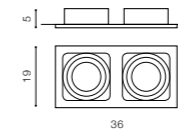

* - EXPLANATION SHORTCUT PAGE 2 (E)