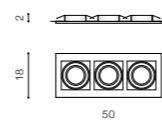

VERDI bulb not included

product code – look AZ	connect 1x ES111 MAX 50W or ADAP111
aluminium	connect GU10 1x Max 40W
IP20	installation place
group energy label	inlet opening

COLOUR / NEW INDEX NO.

- ☐ WHITE (WH) **AZ3526**
- ☒ BLACK (BK) **AZ3527**

VERDI 2 bulb not included

product code – look AZ	connect 2x ES111 MAX 50W or ADAP111
aluminium	connect GU10 2x Max 40W
IP20	installation place
group energy label	inlet opening

COLOUR / NEW INDEX NO.

- ☐ WHITE (WH) **AZ3528**
- ☒ BLACK (BK) **AZ3529**

* - EXPLANATION SHORTCUT PAGE 2 (E)

VERDI 3 bulb not included

product code – look AZ	connect 3x ES111 MAX 50W or ADAP111
aluminium	connect GU10 3x Max 40W
IP20	installation place
group energy label	inlet opening

COLOUR / NEW INDEX NO.

- ☐ WHITE (WH) **AZ3530**
- ☒ BLACK (BK) **AZ3531**