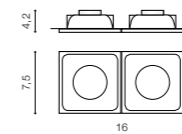

bulb not included

product code – look AZ	connect GU10 1x Max 50W
metal / aluminium	
IP20	installation place
group energy label	inlet opening 7,5x7,5cm

COLOUR / NEW INDEX NO.

- ☐ ALUMINIUM (ALU) **AZ0795**
- ☒ BLACK (BK) **AZ0797**
- ☐ WHITE (WH) **AZ0796**

bulb not included

product code – look AZ	connect GU10 2x Max 50W
metal / aluminium	
IP20	installation place
group energy label	inlet opening 7,5x15,8cm

COLOUR / NEW INDEX NO.

- ☐ ALUMINIUM (ALU) **AZ0798**
- ☒ BLACK (BK) **AZ0800**
- ☐ WHITE (WH) **AZ0799**

bulb not included

product code – look AZ	connect GU10 3x Max 50W
metal / aluminium	
IP20	installation place
group energy label	inlet opening 7,5x23,7cm

COLOUR / NEW INDEX NO.

- ☐ ALUMINIUM (ALU) **AZ0801**
- ☒ BLACK (BK) **AZ0803**
- ☐ WHITE (WH) **AZ0802**

* - EXPLANATION SHORTCUT PAGE 2 (E)

bulb not included

product code – look AZ	connect GU10 1x Max 50W
metal / aluminium	
IP20	installation place
group energy label	inlet opening 6,5x6,5cm

COLOUR / NEW INDEX NO.

- ☐ WHITE (WH) **AZ0760**
- ☒ BLACK (BK) **AZ1278**
- ☐ CHROME (CH) **AZ1718**

bulb not included

product code – look AZ	connect GU10 2x Max 50W
metal / aluminium	
IP20	installation place
group energy label	inlet opening 6,5x14,5cm

COLOUR / NEW INDEX NO.

- ☐ WHITE (WH) **AZ1719**
- ☒ BLACK (BK) **AZ1720**
- ☐ CHROME (CH) **AZ1749**