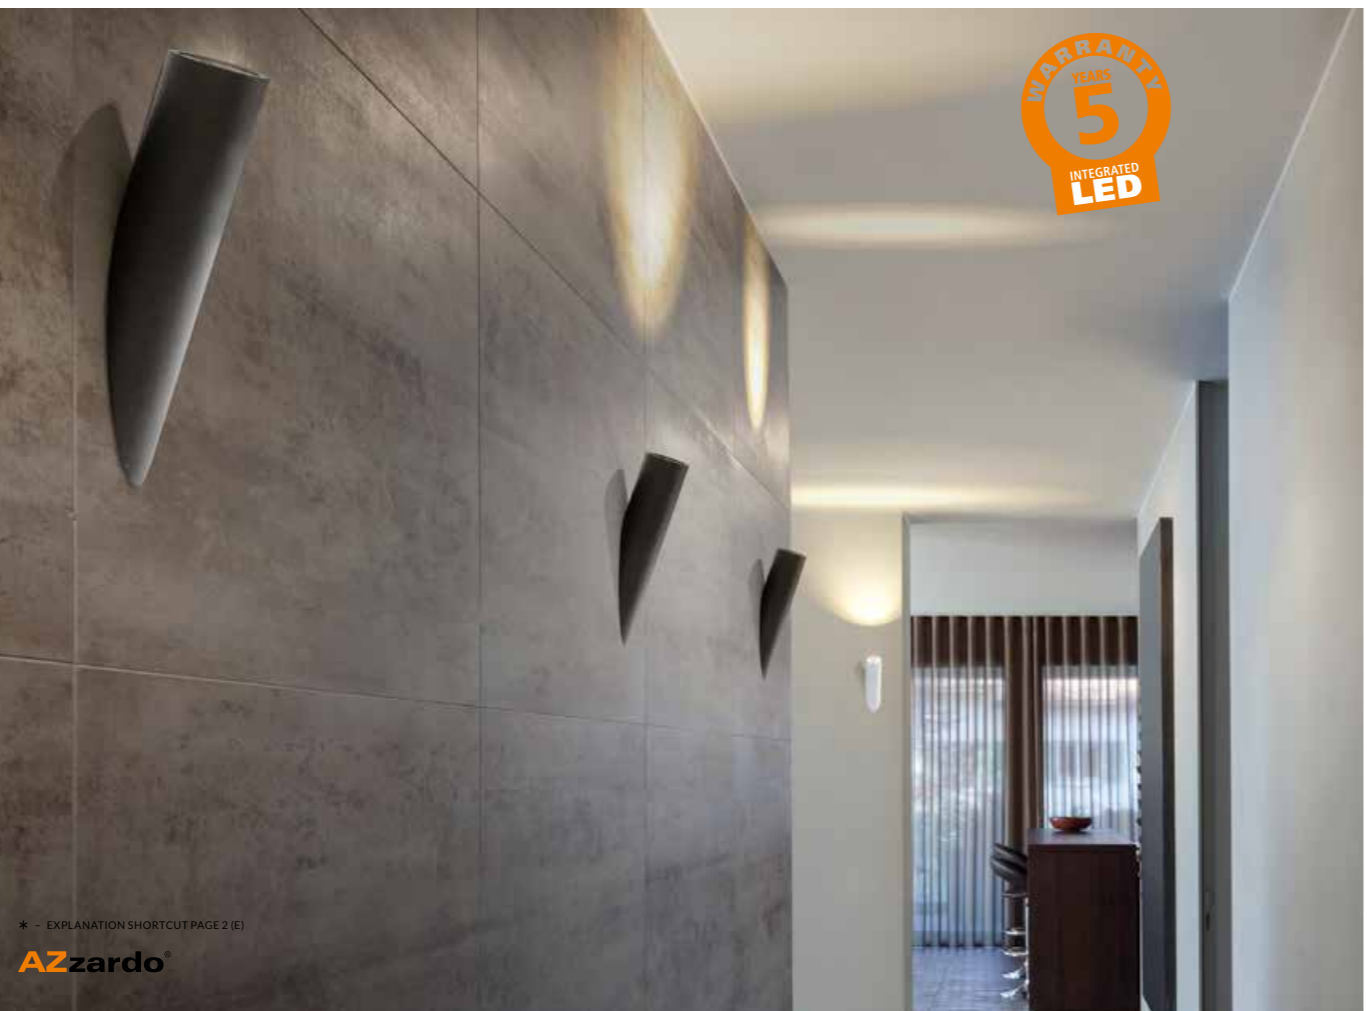

TORCH

LED integrated

product code – look AZ	LED 6W 420lm 3000K	
aluminium		
IP54	installation place	
group energy label		

COLOUR / NEW INDEX NO.

- ☒ BLACK (BK) **AZ2206**
- ☐ WHITE (WH) **AZ2207**

TILT 90°