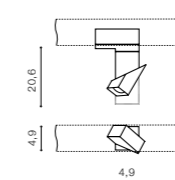

SANTOS SQUARE

Exposed downlights

SANTOS SQUARE

LED integrated

product code – look AZ	LED 12W 1020lm 3000K	LED
aluminium		
IP20	installation place	
group energy label		

COLOUR / NEW INDEX NO.

- ☐ WHITE (WH) **AZ3522**
- ☒ BLACK (BK) **AZ3523**

* - EXPLANATION SHORTCUT PAGE 2 (E)

SANTOS SQUARE TRACK

Exposed downlights

SANTOS SQUARE TRACK

LED integrated

product code – look AZ	LED 12W 1020lm 3000K	LED
aluminium		
IP20	installation place: Track Electric 3 Line	
group energy label		

COLOUR / NEW INDEX NO.

- ☐ WHITE (WH) **AZ3524**
- ☒ BLACK (BK) **AZ3525**

WH

BK