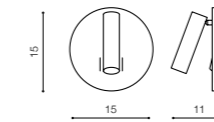

LED integrated

product code – look AZ	LED 6W+3W 510lm+255lm 3000K	LED
aluminium		
IP20	installation place	
group energy label EE 7		

COLOUR / NEW INDEX NO.

- BLACK (BK) **AZ3201**

LED integrated

product code – look AZ	LED 6W 420lm	LED
metal / aluminium	+ LED 3W 250lm 3000K	
IP20	installation place	
group energy label EE 4		

COLOUR / NEW INDEX NO.

- SATIN NICKEL (NI) **AZ2552**
- CHROME (CH) **AZ2424**
- BLACK (BK) **AZ3204**