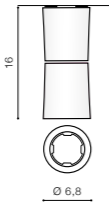

COLOUR / NEW INDEX NO.

- ☐ WHITE MATT (WH) **AZ1479**
- ☒ BLACK (BK) **AZ1477**
- ☐ CHROME (CH) **AZ1478**