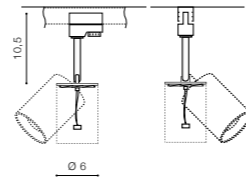

COLOUR / NEW INDEX NO.

- ☐ WHITE (WH) **AZ3390**
- ☒ BLACK (BK) **AZ3391**

EREBUS TUBE

TUBE 14

- ☐ WHITE (WH) **AZ3383**
- ☒ BLACK (BK) **AZ3384**
- ☒ GOLD (GO) **AZ3385**

TUBE 21

- ☐ WHITE (WH) **AZ3386**
- ☒ BLACK (BK) **AZ3387**
- ☒ GOLD (GO) **AZ3388**

* EXPLANATION SHORT CODE PAGE 218