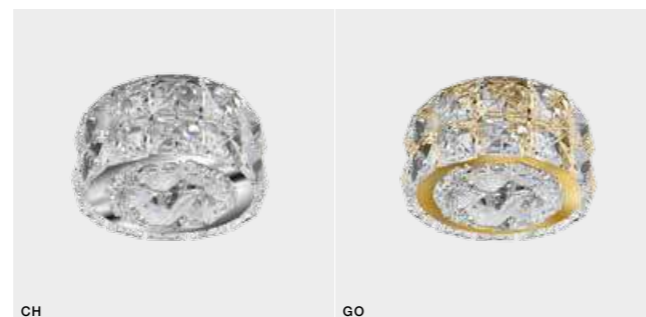

CH

GO

* - EXPLANATION SHORTCUT PAGE 2 (E)