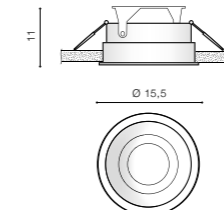

COLOUR / NEW INDEX NO.

- WHITE (WH) **AZ2684**
- BLACK (BK) **AZ2685**

* - EXPLANATION SHORTCUT PAGE 2 (E)