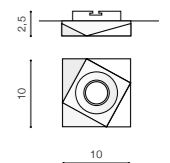

LORENZA

bulb not included ☒

product code – look AZ	connect GU10 1x Max 50W	☒
aluminium		
IP20	installation place	☒
group energy label	inlet opening	Ø 7,0cm

COLOUR / NEW INDEX NO.

- ☐ WHITE MATT (WH) **AZ1476**
- ☒ CHROME (CH) **AZ1475**

* - EXPLANATION SHORTCUT PAGE 2 (E)

LORENZO

bulb not included ☒

product code – look AZ	connect GU10 1x Max 50W	☒
aluminium		
IP20	installation place	☒
group energy label	inlet opening	Ø 7,0cm

COLOUR / NEW INDEX NO.

- ☐ WHITE MATT (WH) **AZ1496**
- ☒ CHROME (CH) **AZ1617**