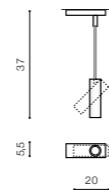

LENS TRACK

bulb not included ☒

product code – look AZ	LED GU10 1xMax 35W
aluminium	
IP20	installation place: Track Electric 3 Line ☒
group energy label ☒	

COLOUR / NEW INDEX NO.

- ☒ WHITE / WHITE (WH/WH) **AZ3510**
- ☒ BLACK / BLACK (BK/BK) **AZ3511**
- ☒ BLACK / GOLD (BK/GO) **AZ3512**