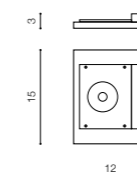

COLOUR / NEW INDEX NO.

- BLACK (BK) **AZ3346**
- WHITE (WH) **AZ3345**