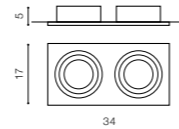

SIRO 3

bulb not included	
product code – look AZ	connect 3x ES111 MAX 50W or ADAP111
metal / aluminium	connect GU10 3x Max 40W
IP20	installation place
group energy label	inlet opening