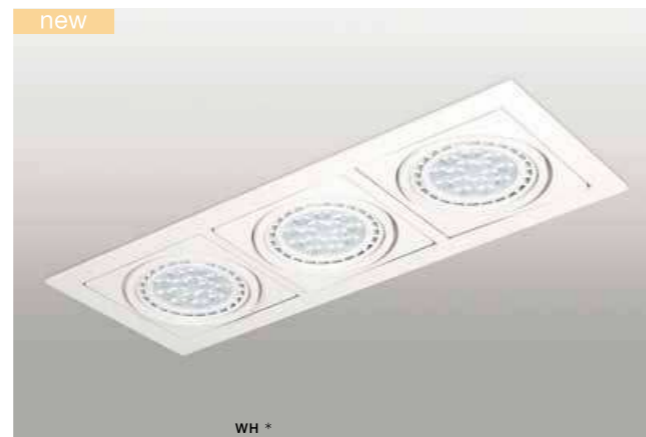

VERDI 3 bulb not included

product code – look AZ	connect 3x ES111 MAX 50W or ADAP111
aluminium	connect GU10 3x Max 40W
IP20	installation place
group energy label	inlet opening

COLOUR / NEW INDEX NO.

- ☐ WHITE (WH) **AZ3530**
- ☒ BLACK (BK) **AZ3531**