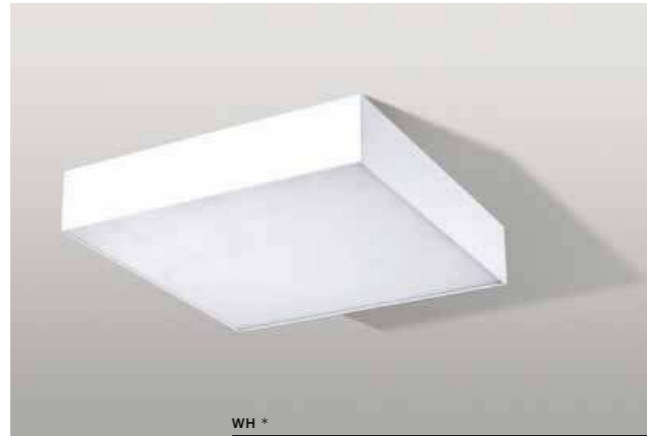

MONZA S 40 3000K/ 4000K

LED integrated

product code – look AZ	LED 50W 3000K RA_z90 4200lm	
acrylic/aluminium	LED 50W 4000K RA_z90 4400lm	
IP20	installation place	
group energy label		

COLOUR / NEW INDEX NO.

- ☐ 3000K WHITE (WH) **AZ2273**
- ☒ 3000K BLACK (BK) **AZ2275**
- ☐ 4000K WHITE (WH) **AZ2272**
- ☒ 4000K BLACK (BK) **AZ2274**