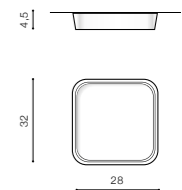

FALCO 12 3000K/4000K

Exposed downlights

LED integrated

product code – look AZ	LED 12W 1020lm 3000K	
acryl / aluminium		
IP20	installation place	
group energy label		

COLOUR / NEW INDEX NO.

- ☐ WHITE (WH) **AZ2780**
- ☒ BLACK (BK) **AZ2782**

LED integrated

product code – look AZ	LED 12W 1020lm 4000K	
acryl / aluminium		
IP20	installation place	
group energy label		

COLOUR / NEW INDEX NO.

- ☐ WHITE (WH) **AZ2781**
- ☒ BLACK (BK) **AZ2783**

* - EXPLANATION SHORTCUT PAGE 2 (E)

PIENZA DIMM

Exposed downlights

LED integrated

product code – look AZ	LED 24W 1800lm 3000K dimm	
acryl / aluminium		
IP20	installation place	
group energy label		

COLOUR / NEW INDEX NO.

- ☐ WHITE (WH) **AZ2719**
- ☐ GREY (GR) **AZ2721**
- ☒ BLACK (BK) **AZ2723**

LED integrated

product code – look AZ	LED 24W 1900lm 4000K dimm	
acryl / aluminium		
IP20	installation place	
group energy label		

COLOUR / NEW INDEX NO.

- ☐ WHITE (WH) **AZ2718**
- ☐ GREY (GR) **AZ2720**
- ☒ BLACK (BK) **AZ2722**