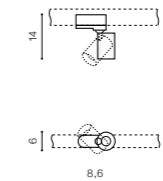

COLOUR / NEW INDEX NO.

- BLACK (BK) **AZ3199**
- WHITE (WH) **AZ3200**

WH

BK