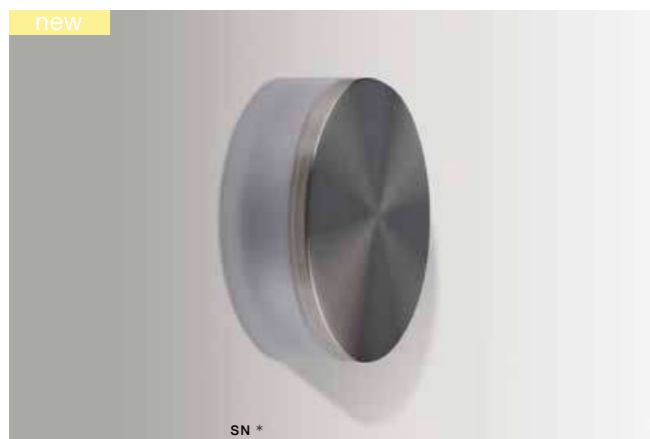

TAZ

LED integrated

product code – look AZ	LED 1W 85lm 4000K	
aluminium / acrylic		
IP20	installation place	
group energy label	inlet opening	

COLOUR / NEW INDEX NO.

- BLACK (BK) **AZ3369**
- WHITE (WH) **AZ3370**
- SATIN NICKEL (SN) **AZ3371**