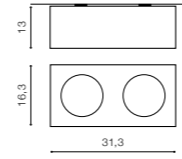

PAULO 4 230V

WH / WH *

bulb not included

product code – look AZ	Bulbs and connector types are shown on the pages 76-77
metal / aluminium	
IP20	installation place
group energy label	

COLOUR / NEW INDEX NO.

- ☒ BLACK / ALUMINIUM (BK / ALU) . . . **AZ0968**
- ☒ WHITE / ALUMINIUM (WH / ALU) . . . **AZ0966**
- ☒ WHITE / WHITE (WH / WH) **AZ1820**
- ☒ BLACK / BLACK (BK / BK) **AZ2887**