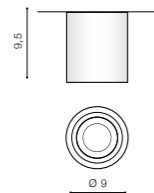

COLOUR / NEW INDEX NO.

- BLACK (BK) **AZ2819**
- WHITE (WH) **AZ2818**