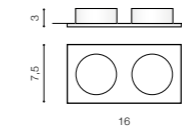

* - EXPLANATION SHORTCUT PAGE 2 (E)