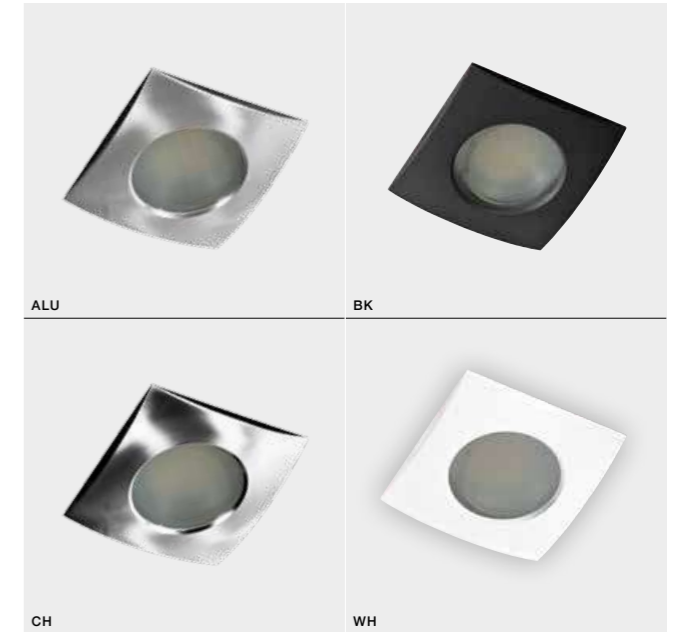

EZIO IP54

Downlights

EZIO bulb not included

product code – look AZ	connect GU10 1x 7W only LED
metal / aluminium	
IP54	installation place
group energy label	inlet opening Ø6cm

COLOUR / NEW INDEX NO.

- ALUMINIUM (ALU) **AZ0811**
- BLACK (BK) **AZ0812**
- WHITE (WH) **AZ0813**
- CHROME (CH) **AZ1051**