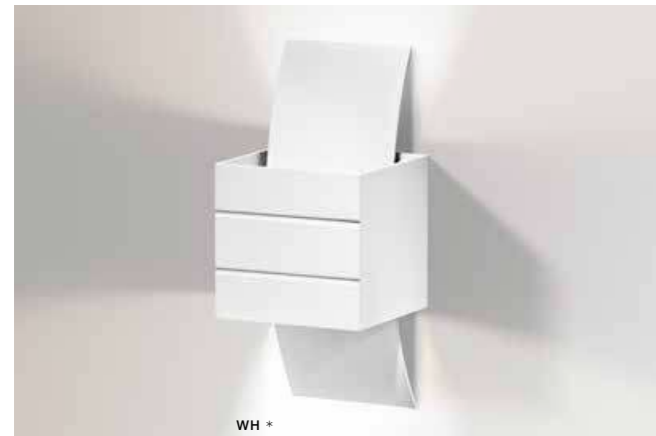

VIDAL

bulb not included ☒

product code – look AZ	connect G9 1x Max.40W	☒
metal / aluminium		
IP20	installation place	☒
group energy label ☐		

COLOUR / NEW INDEX NO.

- ☐ ALUMINIUM (ALU) **AZ0862**
- ☐ WHITE (WH) **AZ0863**

* - EXPLANATION SHORTCUT PAGE 2 (E)