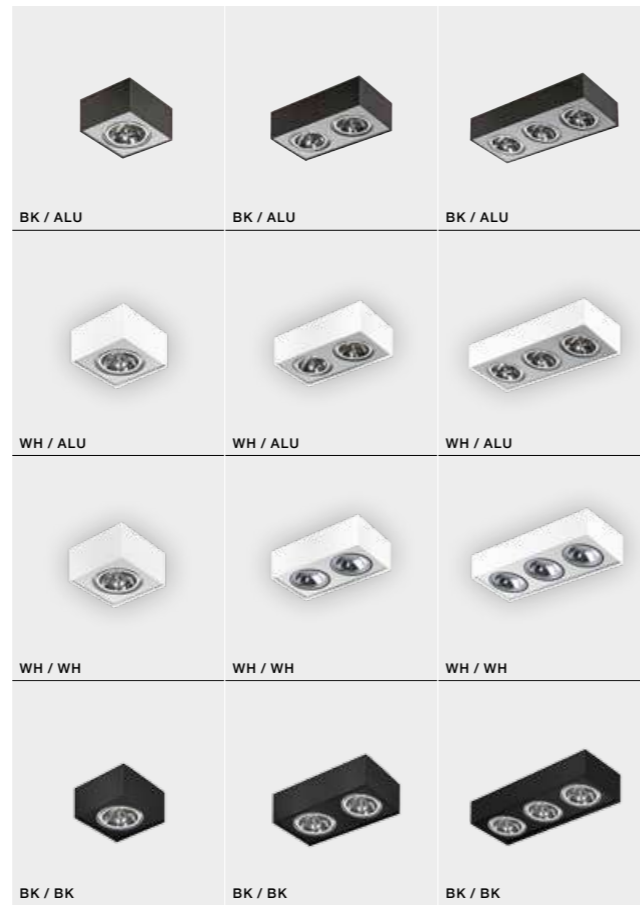

PAULO 4 PENDANT 12V

bulb not included

product code – look AZ	connect G53 QR 111 4x12V
metal / aluminium	driver 12 V included
IP20	installation place
group energy label	

COLOUR / NEW INDEX NO.

- ☒ BLACK / ALUMINIUM (BK / ALU) . . . **AZ1265**
- ☒ WHITE / ALUMINIUM (WH / ALU) . . . **AZ1267**
- ☒ WHITE / WHITE (WH / WH) **AZ1800**
- ☒ BLACK / BLACK (BK / BK) **AZ2890**

* - EXPLANATION SHORTCUT PAGE 2 (E)