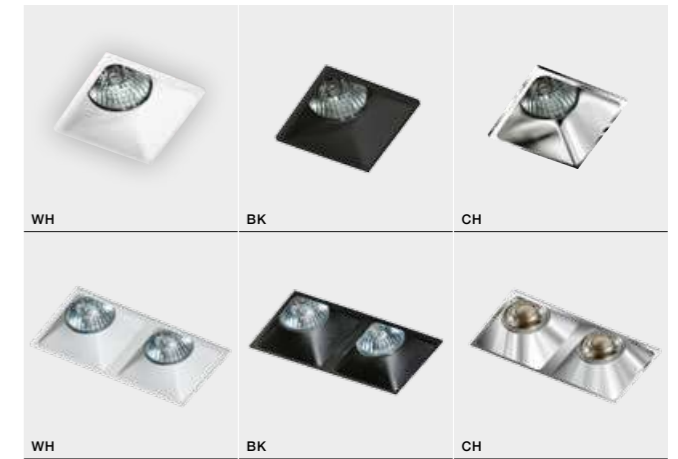

bulb not included

product code – look AZ	connect GU10 1x Max 50W
metal / aluminium	
IP20	installation place
group energy label	inlet opening 7,5x7,5cm

COLOUR / NEW INDEX NO.

- ☐ ALUMINIUM (ALU) **AZ0795**
- ☒ BLACK (BK) **AZ0797**
- ☐ WHITE (WH) **AZ0796**

bulb not included

product code – look AZ	connect GU10 2x Max 50W
metal / aluminium	
IP20	installation place
group energy label	inlet opening 7,5x15,8cm

COLOUR / NEW INDEX NO.

- ☐ ALUMINIUM (ALU) **AZ0798**
- ☒ BLACK (BK) **AZ0800**
- ☐ WHITE (WH) **AZ0799**

bulb not included

product code – look AZ	connect GU10 3x Max 50W
metal / aluminium	
IP20	installation place
group energy label	inlet opening 7,5x23,7cm

COLOUR / NEW INDEX NO.

- ☐ ALUMINIUM (ALU) **AZ0801**
- ☒ BLACK (BK) **AZ0803**
- ☐ WHITE (WH) **AZ0802**

* - EXPLANATION SHORTCUT PAGE 2 (E)

bulb not included

product code – look AZ	connect GU10 1x Max 50W
metal / aluminium	
IP20	installation place
group energy label	inlet opening 6,5x6,5cm

COLOUR / NEW INDEX NO.

- ☐ WHITE (WH) **AZ0760**
- ☒ BLACK (BK) **AZ1278**
- ☐ CHROME (CH) **AZ1718**

bulb not included

product code – look AZ	connect GU10 2x Max 50W
metal / aluminium	
IP20	installation place
group energy label	inlet opening 6,5x14,5cm

COLOUR / NEW INDEX NO.

- ☐ WHITE (WH) **AZ1719**
- ☒ BLACK (BK) **AZ1720**
- ☐ CHROME (CH) **AZ1749**