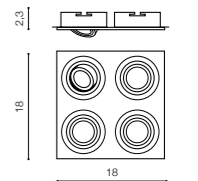

COLOUR / NEW INDEX NO.

- ☐ ALUMINIUM (ALU) **AZ2444**
- ☐ BLACK (BK) **AZ2443**
- ☐ WHITE (WH) **AZ2442**