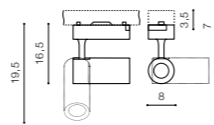

SIENA 10W 3000K/4000K

LED integrated

product code – look AZ	LED 10W 3000K RA$\geq$90 840lm	
aluminium	LED 10W 4000K RA$\geq$90 880lm	
IP20	installation place	
group energy label		

COLOUR / NEW INDEX NO.

- 3000K WHITE (WH) **AZ2210**
- 3000K BLACK (BK) **AZ2212**
- 3000K CHROME (CH) **AZ2214**
- 4000K WHITE (WH) **AZ2211**
- 4000K BLACK (BK) **AZ2213**
- 4000K CHROME (CH) **AZ2215**