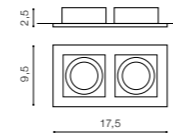

PACO 3

bulb not included

product code – look AZ	connect GU10 3x Max 50W
metal / aluminium	
IP20	installation place
group energy label	inlet opening 7,5x23,7cm

COLOUR / NEW INDEX NO.

- ☐ ALUMINIUM (ALU) **AZ0801**
- ☒ BLACK (BK) **AZ0803**
- ☐ WHITE (WH) **AZ0802**