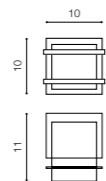

COLOUR / NEW INDEX NO.

- ALUMINIUM (ALU) **AZ0864**
- WHITE (WH) **AZ0865**
- BLACK (BK) **AZ3069**

* - EXPLANATION SHORTCUT PAGE 2 (E)