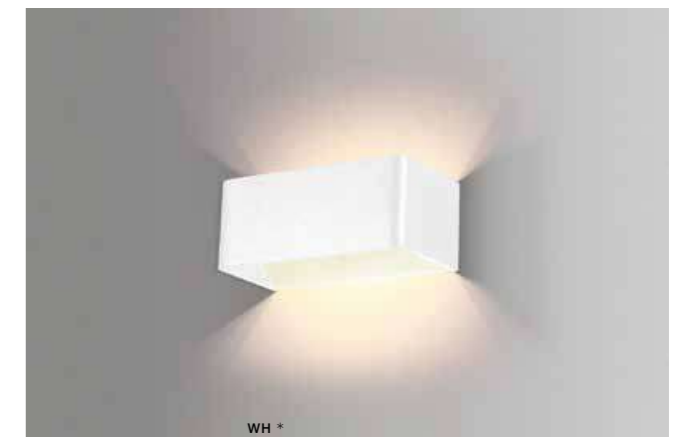

FELIX M

LED integrated

product code – look AZ	LED 6W 500lm 3000K	
aluminium		
IP20	installation place	
group energy label		

COLOUR / NEW INDEX NO.

- ☐ WHITE (WH) **AZ2426**