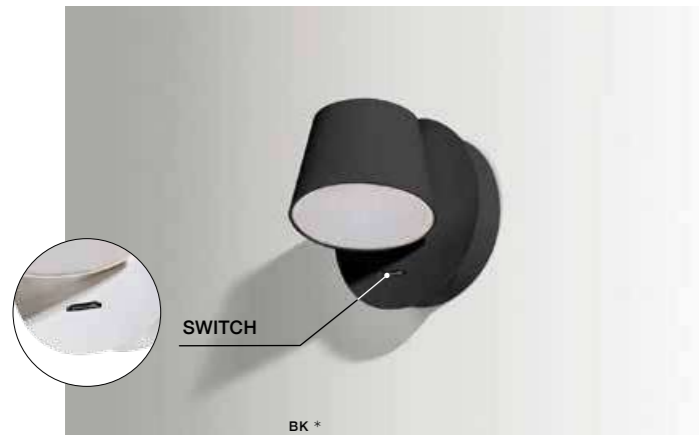

RAMONA 1 SWITCH

LED integrated

product code – look AZ	LED 6W 3000K 500lm	
aluminium		
IP20	installation place	
group energy label		

COLOUR / NEW INDEX NO.

- ☐ SAND WHITE (WH) **AZ2566**
- ☒ SAND BLACK (BK) **AZ2565**