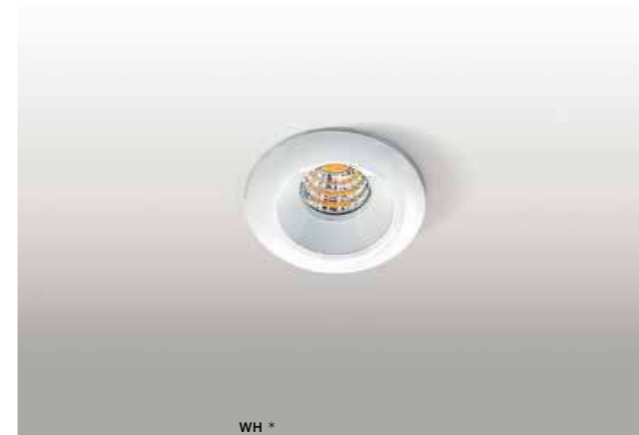

OKA AL 3000K/ 4000K

LED integrated

product code – look AZ	LED 3W 3000K RA>90 250lm	
aluminium	LED 3W 4000K RA>90 260lm	
IP20	installation place	
group energy label	inlet opening Ø3cm	

COLOUR / NEW INDEX NO.

- ☐ WHITE 3000K (WH) **AZ2232**
- ☐ WHITE 4000K (WH) **AZ2233**