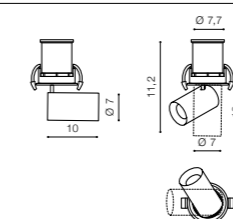

LUNA 7W

LED integrated

product code – look AZ	LED 7W 595lm 3000K	
aluminium		
IP20	installation place	
group energy label	inlet opening	Ø 7cm

COLOUR / NEW INDEX NO.

WHITE / BLACK (WH / BK) **AZ3396**

BLACK / BLACK (BK / BK) **AZ3397**