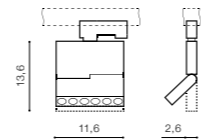

COLOUR / NEW INDEX NO.

- ☐ WHITE (WH) **AZ3490**
- ☒ BLACK (BK) **AZ3491**

TILT 90°

ROTATION 350°