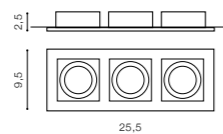

* - EXPLANATION SHORTCUT PAGE 2 (E)