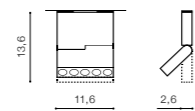

COLOUR / NEW INDEX NO.

- ☐ WHITE (WH) **AZ3488**
- ☒ BLACK (BK) **AZ3489**

TILT 90°