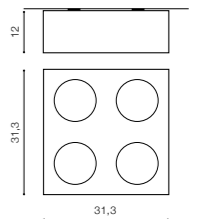

PAULO 230V LAMP BODY

Exposed downlights

PAULO 1 230V

WH / ALU *

bulb not included

product code – look AZ	Bulbs and connector types are shown on the pages 76-77
metal / aluminium	
IP20	installation place
group energy label	