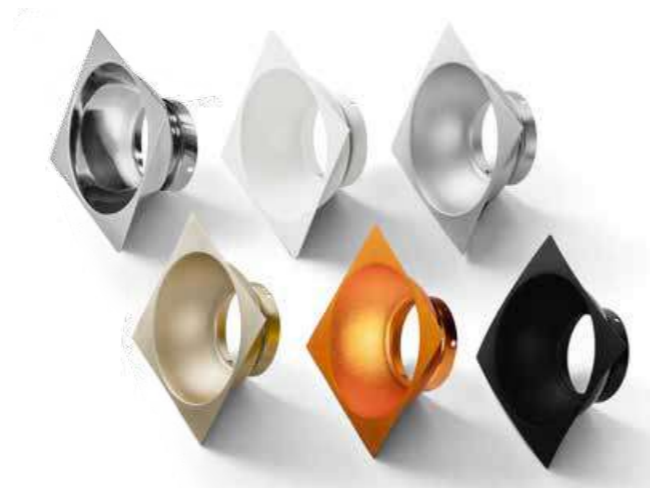

COLOUR / NEW INDEX NO.

- ☐ ALUMINIUM (ALU) **AZ0828**
- ☒ BLACK (BK) **AZ0826**
- ☐ WHITE (WH) **AZ0827**

HUGO R

bulb not included ☒

product code – look AZ	LED connect GU10 1x Max.50W
aluminium	
IP20	installation place ☐
group energy label ☐	

COLOUR / NEW INDEX NO.

- ☐ ALUMINIUM (ALU) **AZ0829**
- ☒ BLACK (BK) **AZ0832**
- ☐ WHITE (WH) **AZ0830**
- ☐ GOLD (GO) **AZ0831**
- ☐ CHAMPAGNE (CHA) **AZ0833**
- ☐ CHROME (CH) **AZ0856**

* - EXPLANATION SHORTCUT PAGE 2 (E)