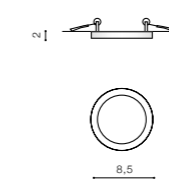

COLOUR / NEW INDEX NO.

- CHROME (CH) **AZ2861**
- BLACK (BK) **AZ2834**
- WHITE (WH) **AZ2831**

SLIM 9 ROUND IP44 4000K

LED integrated

product code - look AZ	LED 6W 500lm 4000K RA>90	LED
acryl		
IP44	installation place	
group energy label	inlet opening	∅ 7,7cm

COLOUR / NEW INDEX NO.

- CHROME (CH) **AZ2862**
- BLACK (BK) **AZ2835**
- WHITE (WH) **AZ2832**