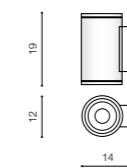

JOE SQUARE DGR *

bulb not included	
product code – look AZ	LED GU10 1x MAX 35W
metal / glass	
IP54	installation place
group energy label	

COLOUR / NEW INDEX NO.

- DARK GREY (DGR) **AZ3323**
- WHITE (WH) **AZ3324**