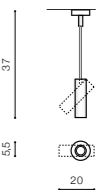

LENS SQUARE

bulb not included ☒

product code – look AZ	LED GU10 1xMax 35W
aluminium	
IP20	installation place ☒
group energy label ☒	

COLOUR / NEW INDEX NO.

- ☒ WHITE / WHITE (WH/WH) **AZ3513**
- ☒ BLACK / BLACK (BK/BK) **AZ3514**
- ☒ BLACK / GOLD (BK/GO) **AZ3515**

LENS TRACK

bulb not included ☒

product code – look AZ	LED GU10 1xMax 35W
aluminium	
IP20	installation place: Track Electric 3 Line ☒
group energy label ☒	

COLOUR / NEW INDEX NO.

- ☒ WHITE / WHITE (WH/WH) **AZ3510**
- ☒ BLACK / BLACK (BK/BK) **AZ3511**
- ☒ BLACK / GOLD (BK/GO) **AZ3512**

* - EXPLANATION SHORTCUT PAGE 2 (E)

LENS ROUND

bulb not included ☒

product code – look AZ	LED GU10 1xMax 35W
aluminium	
IP20	installation place ☒
group energy label ☒	

COLOUR / NEW INDEX NO.

- ☒ WHITE / WHITE (WH/WH) **AZ3516**
- ☒ BLACK / BLACK (BK/BK) **AZ3517**
- ☒ BLACK / GOLD (BK/GO) **AZ3518**