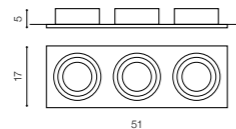

COLOUR / NEW INDEX NO.

- ALUMINIUM (ALU) **AZ0773**

SISTO 1

bulb not included	
product code – look AZ	1x ES111 MAX 50W or ADAP111
metal / aluminium	connect GU10 1x Max 40W
IP20	installation place
group energy label	inlet opening

COLOUR / NEW INDEX NO.

- ALUMINIUM (ALU) **AZ0793**
- WHITE / BLACK (WH/BK) **AZ1446**
- BLACK / BLACK (BK/BK) **AZ2810**