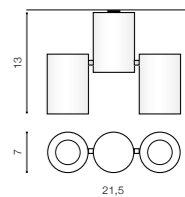

FLAVIO

Exposed downlights

FLAVIO

bulb not included ☒

product code – look AZ	LED connect GU10 1x Max.50W	☒
metal / aluminium		
IP20	installation place	☐ ☐
group energy label ☒ 5		

COLOUR / NEW INDEX NO.

☒ WHITE / BLACK (WH / BK) **AZ0791**

TILT 340°

FLAVIO 2

bulb not included ☒

product code – look AZ	LED connect GU10 2x Max.50W	☒
metal / aluminium		
IP20	installation place	☐ ☐
group energy label ☒ 5		

COLOUR / NEW INDEX NO.

☒ WHITE / BLACK (WH / BK) **AZ0792**

TILT 340°

* - EXPLANATION SHORTCUT PAGE 2 (E)

LALO

Exposed downlights

LALO

bulb not included ☒

product code – look AZ	LED connect GU10 1x Max.50W	☒
metal / aluminium		
IP20	installation place	☐ ☐
group energy label ☒ 5		

COLOUR / NEW INDEX NO.

☒ WHITE / BLACK (WH / BK) **AZ0789**

TILT 340°

LALO 2

bulb not included ☒

product code – look AZ	LED connect GU10 2x Max.50W	☒
metal / aluminium		
IP20	installation place	☐ ☐
group energy label ☒ 5		

COLOUR / NEW INDEX NO.

☒ WHITE / BLACK (WH / BK) **AZ0790**

TILT 340°