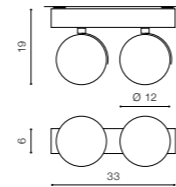

JERRY 3 12V

bulb not included

product code – look AZ	connect QR111 3x Max 50W	
aluminium	dimer driver 12V – included	
IP20	installation place	
group energy label		

COLOUR / NEW INDEX NO.

- ☐ WHITE (WH) **AZ1723**
- ☒ BLACK (BK) **AZ1724**
- ☒ CHROME (CH) **AZ1750**