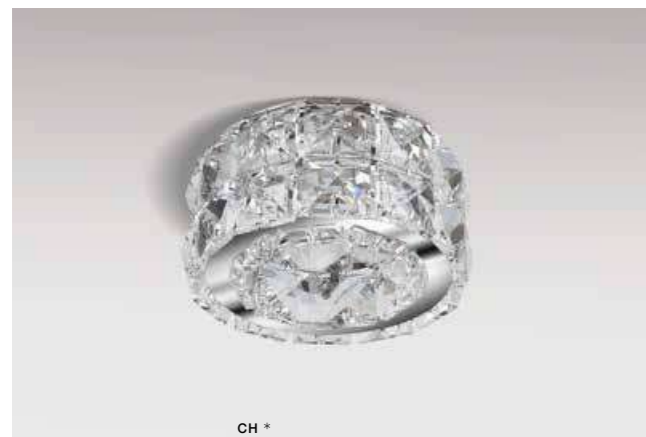

CH *

ESTER 2

bulb not included ☒

product code – look AZ	connect GU10 1x Max 50W	☒
iron / crystal		
IP20	installation place	☐
group energy label ☒	inlet opening	Ø 6,5cm ☐

COLOUR / NEW INDEX NO.

☒ CHROME (CH) **AZ1451**

☐ GOLD (GO) **AZ2467**

Ø 10