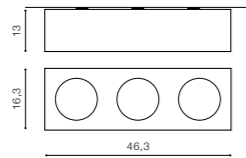

WH / WH *

bulb not included

product code – look AZ	Bulbs and connector types are shown on the pages 76-77
metal / aluminium	
IP20	installation place
group energy label	

COLOUR / NEW INDEX NO.

- ☒ BLACK / ALUMINIUM (BK / ALU) . . . **AZ0965**
- ☒ WHITE / ALUMINIUM (WH / ALU) . . . **AZ0964**
- ☒ WHITE / WHITE (WH / WH) **AZ1819**
- ☒ BLACK / BLACK (BK / BK) **AZ2884**

PAULO 2 230V

WH / ALU *

bulb not included

product code – look AZ	Bulbs and connector types are shown on the pages 76-77
metal / aluminium	
IP20	installation place
group energy label	

COLOUR / NEW INDEX NO.

- ☒ BLACK / ALUMINIUM (BK / ALU) . . . **AZ0961**
- ☒ WHITE / ALUMINIUM (WH / ALU) . . . **AZ0962**
- ☒ WHITE / WHITE (WH / WH) **AZ1443**
- ☒ BLACK / BLACK (BK / BK) **AZ2881**