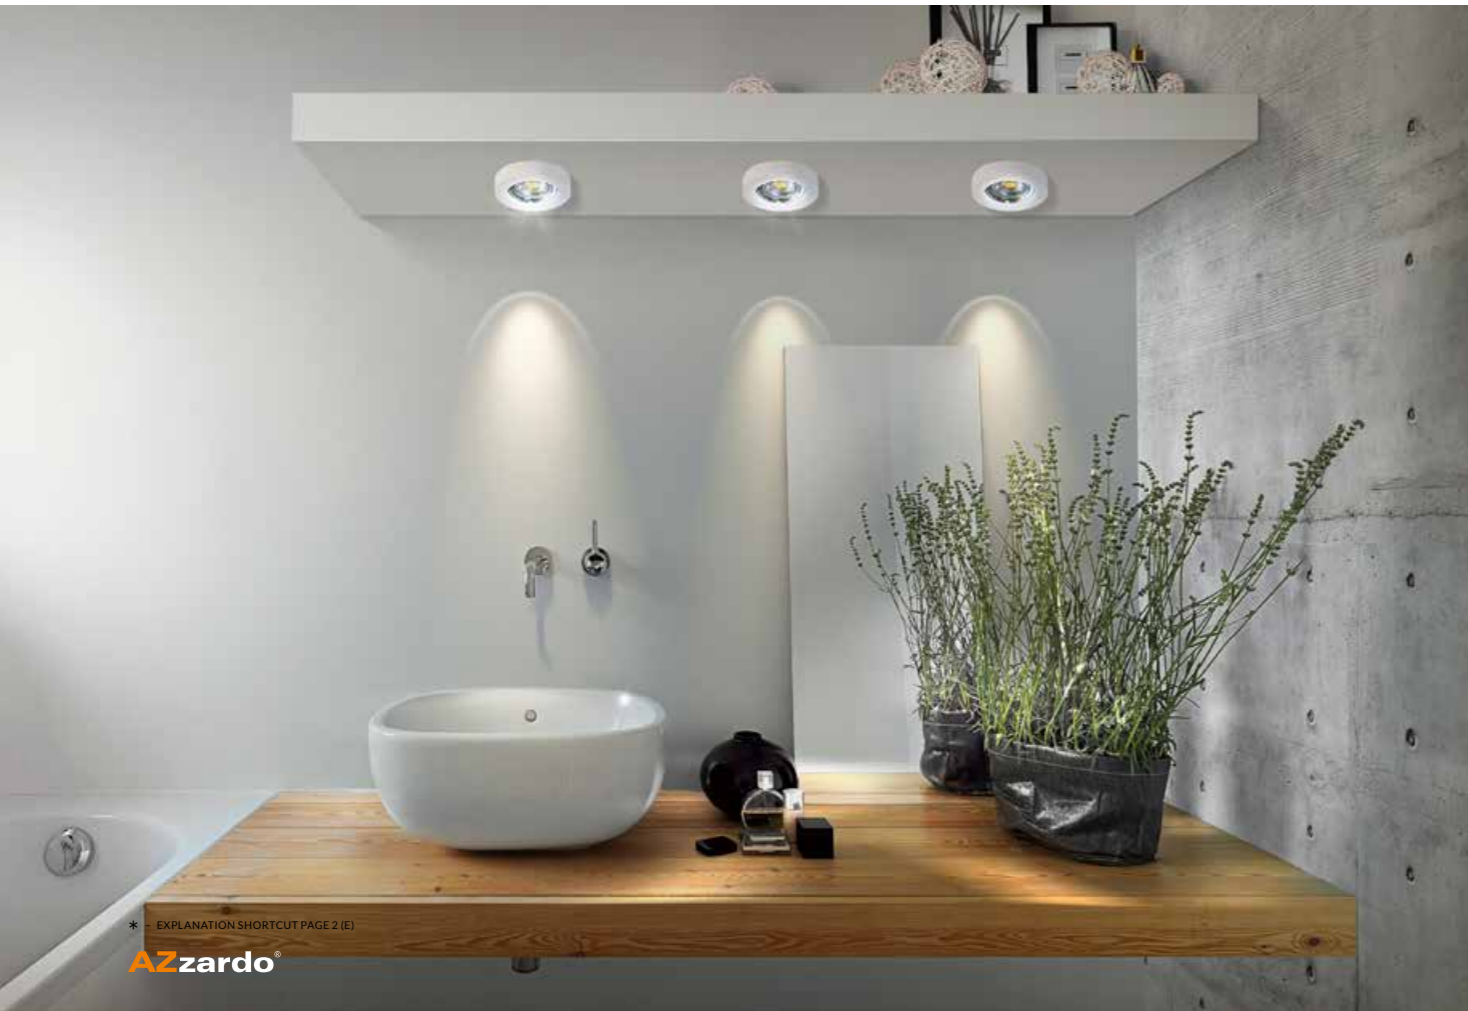

SAVIO ROUND

bulb not included ☒

product code – look AZ	connect GU10 1x Max 50W	☒
acryl / aluminium		
IP20	installation place	☐
group energy label EE 7	inlet opening	Ø7cm

COLOUR / NEW INDEX NO.

☐ ACRYL (ACR) **AZ2779**

SAVIO SQUARE

bulb not included ☒

product code – look AZ	connect GU10 1x Max 50W	☒
acryl / aluminium		
IP20	installation place	☐
group energy label EE 7	inlet opening	Ø7cm

COLOUR / NEW INDEX NO.

☐ ACRYL (ACR) **AZ2778**

ERIKA

bulb not included ☒

product code – look AZ	connect GU10 1x Max 50W	☒
crystall / aluminium		
IP20	installation place	☐
group energy label EE 2	inlet opening	Ø6,8cm

COLOUR / NEW INDEX NO.

☐ GOLD (GO) **AZ2776**

☐ CHROME (WH) **AZ2777**