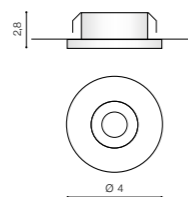

* - EXPLANATION SHORTCUT PAGE 2 (E)