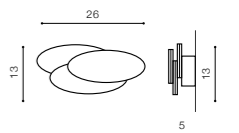

** - OFFERED ONLY OUTSIDE OF THE EUROPEAN UNION

* - EXPLANATION SHORTCUT PAGE 2 (E)