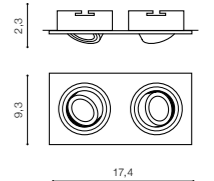

COLOUR / NEW INDEX NO.

- ☐ ALUMINIUM (ALU) **AZ2438**
- ☐ BLACK (BK) **AZ2437**
- ☐ WHITE (WH) **AZ2436**