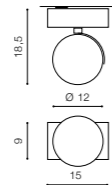

WH/BK *

MAX 1 230V

bulb not included

product code – look AZ	connect 1x ES111 MAX 50W	
aluminium	or ADAP111 + GU10 Max 40W	
IP20	installation place	
group energy label		

COLOUR / NEW INDEX NO.

WHITE / BLACK (WH / BK) **AZ1373**