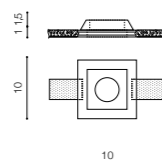

HERA GIPS SQUARE M WH

bulb not included

product code – look AZ	connect 1x ES111 MAX 50W or ADAP111
metal/glass	connect GU10 1x Max 40W
IP20	installation place
group energy label	inlet opening

COLOUR / NEW INDEX NO.

☐ WHITE (WH) **AZ3467**