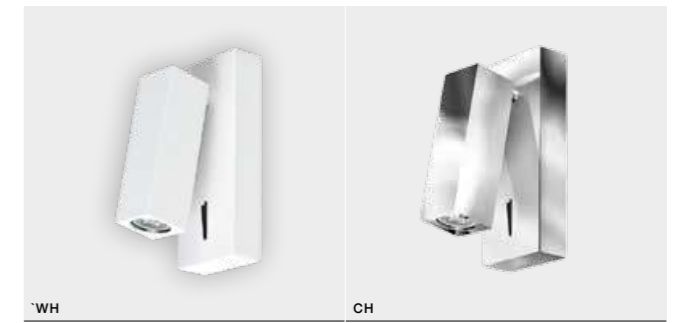

LED integrated

product code – look AZ	LED 3W 250lm 3000K	
aluminium		
IP20	installation place	
group energy label		

COLOUR / NEW INDEX NO.

- WHITE (WH) **AZ2446**
- CHROME (CH) **AZ2445**

TILT 90°

WH

CH

* - EXPLANATION SHORTCUT PAGE 2 (E)