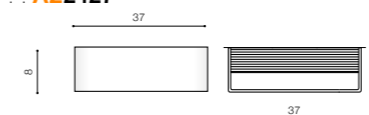

LED integrated

product code – look AZ	LED 12W 1008lm 3000K	
aluminium		
IP20	installation place	
group energy label		

COLOUR / NEW INDEX NO.

- ☐ WHITE (WH) **AZ2427**