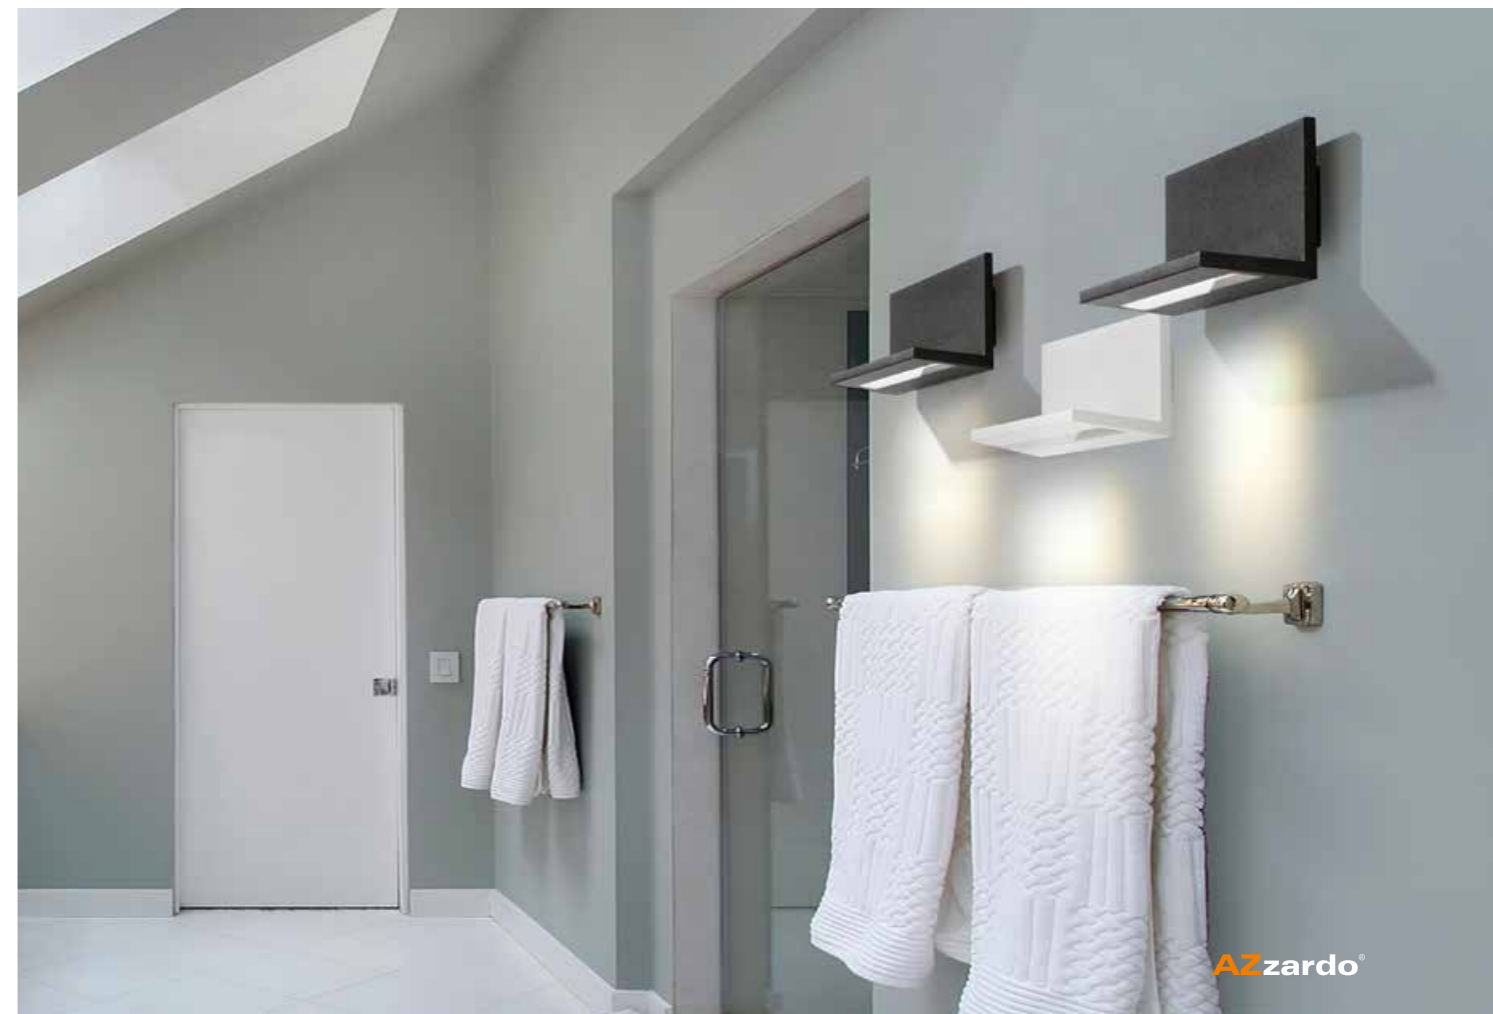

* - EXPLANATION SHORTCUT PAGE 2 (E)

TORCH IP54

Indoor wall lamps

WH *

BK

WH

TORCH

LED integrated