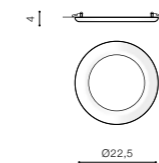

COLOUR / NEW INDEX NO.

- ☐ 3000K WHITE (WH) **AZ2244**
- ☐ 3000K CHROME (CH) **AZ2246**

LINDA 30 3000K/4000K

LED integrated

product code – look AZ	LED 24W 3000K RA>90 2010lm	LED
aluminium	LED 24W 4000K RA>90 2100lm	
IP20	installation place	
group energy label	inlet opening	

COLOUR / NEW INDEX NO.

- ☐ 3000K WHITE (WH) **AZ2248**
- ☐ 3000K CHROME (CH) **AZ2250**
- ☐ 4000K WHITE (WH) **AZ2249**
- ☐ 4000K CHROME (CH) **AZ2251**