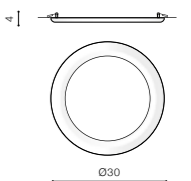

* - EXPLANATION SHORTCUT PAGE 2 (E)