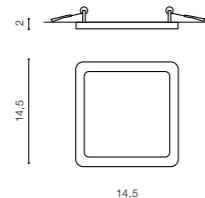

* - EXPLANATION SHORTCUT PAGE 2 (E)