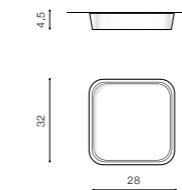

PIENZA DIMM 4000K

LED integrated

product code – look AZ	LED 24W 1900lm 4000K dimm	
acryl / aluminium		
IP20	installation place	
group energy label		

COLOUR / NEW INDEX NO.

- ☐ WHITE (WH) **AZ2718**
- ☐ GREY (GR) **AZ2720**
- ☒ BLACK (BK) **AZ2722**