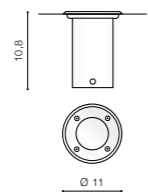

HYDE SQUARE CH *

product code – look AZ	LED GU10 1x MAX 35W	bulb not included
metal / glass		
IP54	installation place	
group energy label EE 2	inlet opening	Ø 5cm

COLOUR / NEW INDEX NO.

CHROME (CH) **AZ3326**