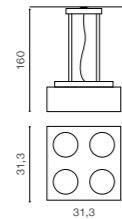

COLOUR / NEW INDEX NO.

- ☒ BLACK / ALUMINIUM (BK / ALU) . . . **AZ1265**
- ☒ WHITE / ALUMINIUM (WH / ALU) . . . **AZ1267**
- ☒ WHITE / WHITE (WH / WH) **AZ1800**
- ☒ BLACK / BLACK (BK / BK) **AZ2890**

* - EXPLANATION SHORTCUT PAGE 2 (E)