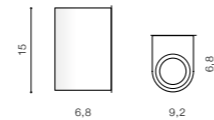

CREMONA S

LED integrated

product code – look AZ	LED 6W 340lm 3000K
aluminium	
IP54	installation place
group energy label	

COLOUR / NEW INDEX NO.

- ☒ DARK GREY (DGR) **AZ2180**
- ☐ WHITE (WH) **AZ2179**