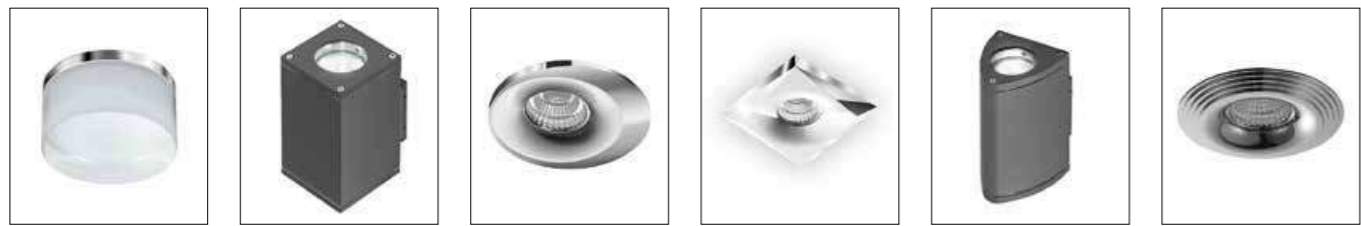

LETICIA 184 LETICIA 2 185 LETICIA 2 LED 186 LINA 31 LINDA 248 LINO 46