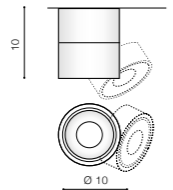

COLOUR / NEW INDEX NO.

- ☐ WHITE/WHITE (WH/WH) **AZ2856**
- ☒ BLACK/BLACK (BK/BK) **AZ2857**