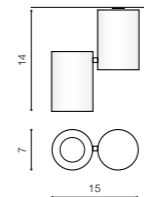

FLAVIO

Exposed downlights

FLAVIO

bulb not included ☒

product code – look AZ	LED connect GU10 1x Max.50W	☒
metal / aluminium		
IP20	installation place	☐ ☐
group energy label ☒ 5		

COLOUR / NEW INDEX NO.

☒ WHITE / BLACK (WH / BK) **AZ0791**

TILT 340°

FLAVIO 2

bulb not included ☒

product code – look AZ	LED connect GU10 2x Max.50W	☒
metal / aluminium		
IP20	installation place	☐ ☐
group energy label ☒ 5		

COLOUR / NEW INDEX NO.

☒ WHITE / BLACK (WH / BK) **AZ0792**

TILT 340°

* - EXPLANATION SHORTCUT PAGE 2 (E)

LALO

Exposed downlights

LALO

bulb not included ☒

product code – look AZ	LED connect GU10 1x Max.50W	☒
metal / aluminium		
IP20	installation place	☐ ☐
group energy label ☒ 5		

COLOUR / NEW INDEX NO.

☒ WHITE / BLACK (WH / BK) **AZ0789**

TILT 340°

LALO 2

bulb not included ☒

product code – look AZ	LED connect GU10 2x Max.50W	☒
metal / aluminium		
IP20	installation place	☐ ☐
group energy label ☒ 5		

COLOUR / NEW INDEX NO.

☒ WHITE / BLACK (WH / BK) **AZ0790**

TILT 340°