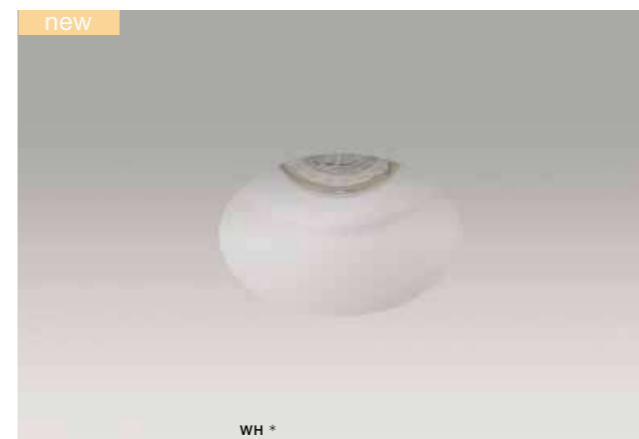

COLOUR / NEW INDEX NO.

WHITE (WH) **AZ3467**

* - EXPLANATION SHORTCUT PAGE 2 (E)

HERA GIPS ROUND

Downlights

HERA GIPS ROUND M

bulb not included

product code – look AZ	connect 1x ES111 MAX 50W or ADAP111
metal/glass	connect GU10 1x Max 40W
IP20	installation place
group energy label	inlet opening