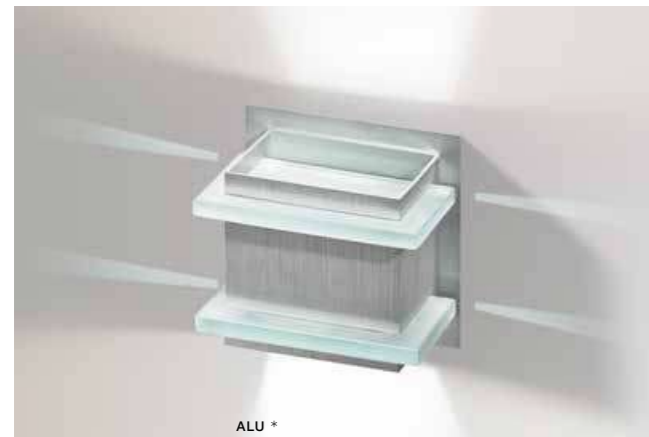

COLOUR / NEW INDEX NO.

- WHITE (WH) **AZ2963**
- BLACK (BK) **AZ2964**
- SATIN NICKEL (SN) **AZ2965**

WH

BK

SN

BLAS

bulb included

product code – look AZ	connect G9 1x Max 40W	
metal / aluminium / glass		
IP20	installation place	
group energy label		