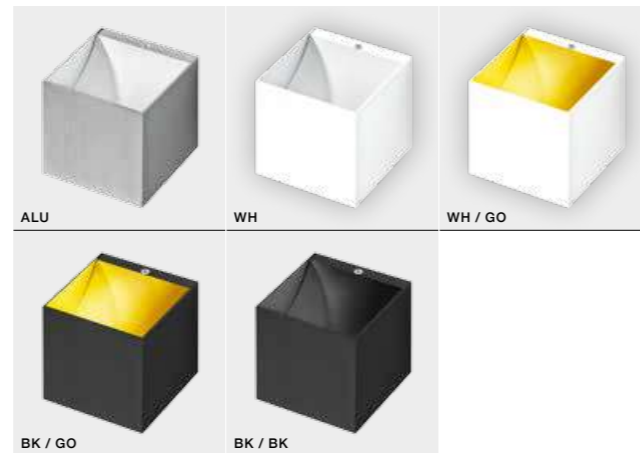

MARS

bulb not included ☒

product code – look AZ	connect G9 1x Max.40W	☒
metal / aluminium		
IP20	installation place	☒
group energy label ☒		

COLOUR / NEW INDEX NO.

- ☐ ALUMINIUM (ALU) **AZ0895**
- ☐ WHITE (WH) **AZ0896**
- ☒ WHITE / GOLD (WH/GO) **AZ1090**
- ☒ BLACK / GOLD (BK/GO) **AZ1052**
- ☒ BLACK / BLACK (BK / BK) **AZ2931**