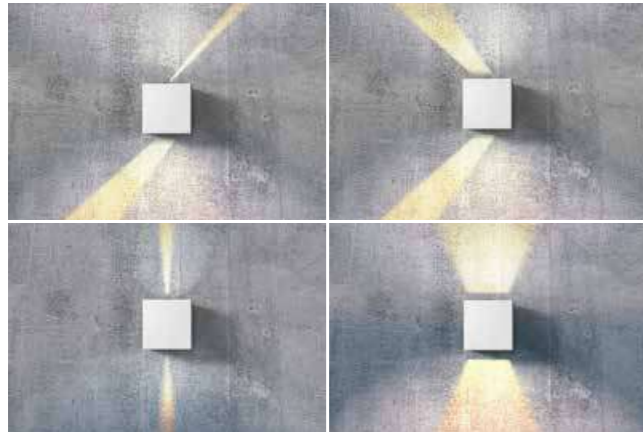

COLOUR / NEW INDEX NO.

- WHITE / WHITE (WH / WH) **AZ0977**
- BLACK / GOLD (BK / GO) **AZ0978**

GAMBINO IP54

Indoor wall lamps

FOUR ADJUSTABLE LIGHT ANGLE

BGR *

GAMBINO

LED integrated