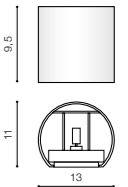

LETICIA

Indoor wall lamps

LETICIA

bulb not included

product code – look AZ	connect G9 1x Max.40W	
metal / aluminium		
IP20	installation place	
group energy label		

COLOUR / NEW INDEX NO.

- ☐ WHITE (WH) **AZ0951**
- ☐ ALUMINIUM (ALU) **AZ1057**
- ☐ ANODISED GOLD (AGO) **AZ0952**
- ☒ BLACK / GOLD (BK / GO) **AZ2814**
- ☒ BLACK / BLACK (BK / BK) **AZ2932**

TWO ADJUSTABLE LIGHT ANGLE TILT 90°

* - EXPLANATION SHORTCUT PAGE 2 (E)

LETICIA 2

Indoor wall lamps

LETICIA 2

bulb not included

product code – look AZ	connect G9 1x Max.40W	
metal		
IP20	installation place	
group energy label		

COLOUR / NEW INDEX NO.

- ☐ ALUMINIUM (ALU) **AZ1059**
- ☐ WHITE (WH) **AZ1058**
- ☒ BLACK / GOLD (BK / GO) **AZ2815**
- ☒ BLACK / BLACK (BK / BK) **AZ2933**

TWO ADJUSTABLE LIGHT ANGLE TILT 90°