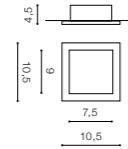

WH / BK *

MINORKA

bulb not included

product code – look AZ	connect GU10 1x Max 50W
aluminium	
IP20	installation place
group energy label	inlet opening Ø9cm

COLOUR / NEW INDEX NO.

- WHITE / BLACK (WH / BK) **AZ1362**
- BLACK / GOLD (BK/GO) **AZ2802**
- WHITE / WHITE (WH/WH) **AZ2801**