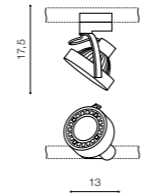

JERRY TRACK

66

Exposed downlights

BK *

JERRY TRACK

bulb not included ☒

product code – look AZ	connect 1x ES111 MAX 50W	☒
metal / aluminium		
IP20	installation place – track 3 x line	☒
group energy label		

COLOUR / NEW INDEX NO.

- ☐ WHITE (WH) **AZ2459**
- ☒ BLACK (BK) **AZ2458**

WH

BK

* - EXPLANATION SHORTCUT PAGE 2 (E)

JANE TRACK

67

Exposed downlights

BK *

JANE TRACK

bulb not included ☒

product code – look AZ	connect GU10 1x Max 50W	☒
metal / aluminium		
IP20	installation place – track 3 x line	☒
group energy label		

COLOUR / NEW INDEX NO.

- ☐ WHITE (WH) **AZ2460**
- ☒ BLACK (BK) **AZ2457**

WH

BK