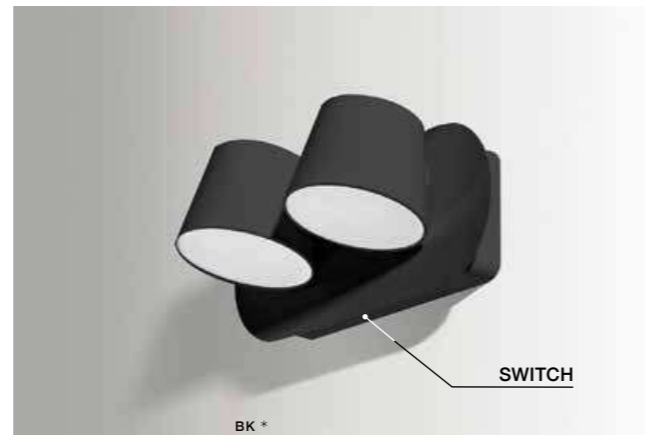

RAMONA 2 SWITCH

LED integrated

product code – look AZ	LED 2X 6W 3000K 500lm	
aluminium		
IP20	installation place	
group energy label		

COLOUR / NEW INDEX NO.

- ☐ SAND WHITE (WH) **AZ2564**
- ☒ SAND BLACK (BK) **AZ2563**