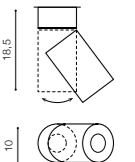

LED integrated

product code – look AZ	LED 10W 3000K RA$\geq$90 840lm	
aluminium	LED 10W 4000K RA$\geq$90 880lm	
IP20	installation place – track 3 x line	
group energy label		

COLOUR / NEW INDEX NO.

- 3000K WHITE (WH) **AZ2222**
- 3000K BLACK (BK) **AZ2224**
- 4000K WHITE (WH) **AZ2223**
- 4000K BLACK (BK) **AZ2225**

LED integrated

product code – look AZ	LED 10W 3000K RA$\geq$90 840lm	
aluminium	LED 10W 4000K RA$\geq$90 880lm	
IP20	installation place	
group energy label		

COLOUR / NEW INDEX NO.

- 3000K WHITE (WH) **AZ2210**
- 3000K BLACK (BK) **AZ2212**
- 3000K CHROME (CH) **AZ2214**
- 4000K WHITE (WH) **AZ2211**
- 4000K BLACK (BK) **AZ2213**
- 4000K CHROME (CH) **AZ2215**

LED integrated

product code – look AZ	LED 20W 3000K RA$\geq$90 1680lm	
aluminium	LED 20W 4000K RA$\geq$90 1760lm	
IP20	installation place	
group energy label		

COLOUR / NEW INDEX NO.

- 3000K WHITE (WH) **AZ2216**
- 3000K BLACK (BK) **AZ2218**
- 3000K CHROME (CH) **AZ2220**
- 4000K WHITE (WH) **AZ2217**
- 4000K BLACK (BK) **AZ2219**
- 4000K CHROME (CH) **AZ2221**