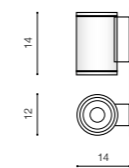

JOE WALL 2 BK *

bulb not included	
product code – look AZ	LED GU10 2x MAX 35W
metal / glass	
IP54	installation place
group energy label	

COLOUR / NEW INDEX NO.

- DARK GREY (DGR) **AZ3319**
- BLACK (BK) **AZ3320**