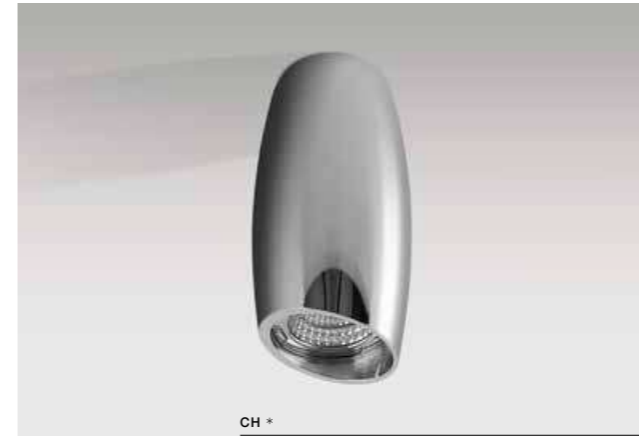

VASKO

Exposed downlights

CH *

VASKO

bulb not included ☒

product code – look AZ	connect GU10 1x Max 50W
aluminium	
IP20	installation place ☐ ☐
group energy label ☐ ☐	

COLOUR / NEW INDEX NO.

- ☐ WHITE MATT (WH) **AZ1491**
- ☒ BLACK (BK) **AZ1489**
- ☐ CHROME (CH) **AZ1490**