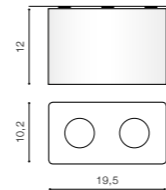

WH / CH *

NINO 2

bulb not included

product code – look AZ	connect GU10 2x Max.50W
metal / aluminium	
IP20	installation place <input type="checkbox"/>
group energy label EE 2	

COLOUR / NEW INDEX NO.

- BLACK / ALUMINIUM (BK / ALU) **AZ1385**
- WHITE / CHROME (WH / CH) **AZ0737**
- WHITE / ALUMINIUM (WH / ALU) **AZ1386**