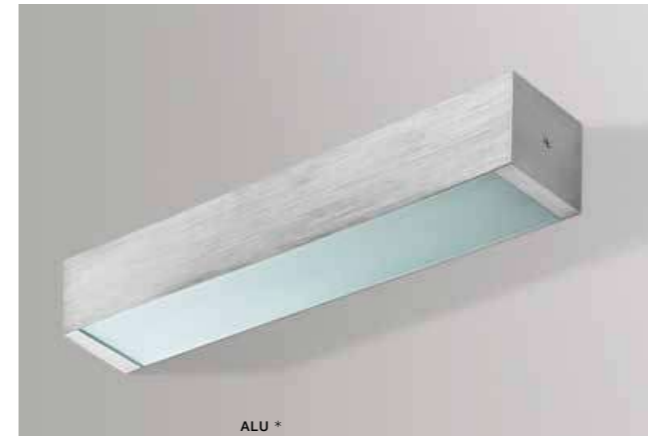

ARCHO C

ALU *

bulb included

product code – look AZ	connect PL-L 1x Max.55W
metal / aluminium	
IP20	installation place
group energy label	

COLOUR / NEW INDEX NO.

☐ ALUMINIUM (ALU) **AZ0201**