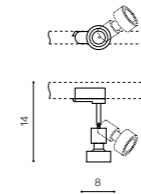

JERRY TRACK

66

Exposed downlights

BK *

JERRY TRACK

bulb not included ☒

product code – look AZ	connect 1x ES111 MAX 50W	☒
metal / aluminium		
IP20	installation place – track 3 x line	☒
group energy label		

COLOUR / NEW INDEX NO.

- ☐ WHITE (WH) **AZ2459**
- ☒ BLACK (BK) **AZ2458**

WH

BK

* - EXPLANATION SHORTCUT PAGE 2 (E)

JANE TRACK

67

Exposed downlights

BK *

JANE TRACK

bulb not included ☒

product code – look AZ	connect GU10 1x Max 50W	☒
metal / aluminium		
IP20	installation place – track 3 x line	☒
group energy label		

COLOUR / NEW INDEX NO.

- ☐ WHITE (WH) **AZ2460**
- ☒ BLACK (BK) **AZ2457**

WH

BK