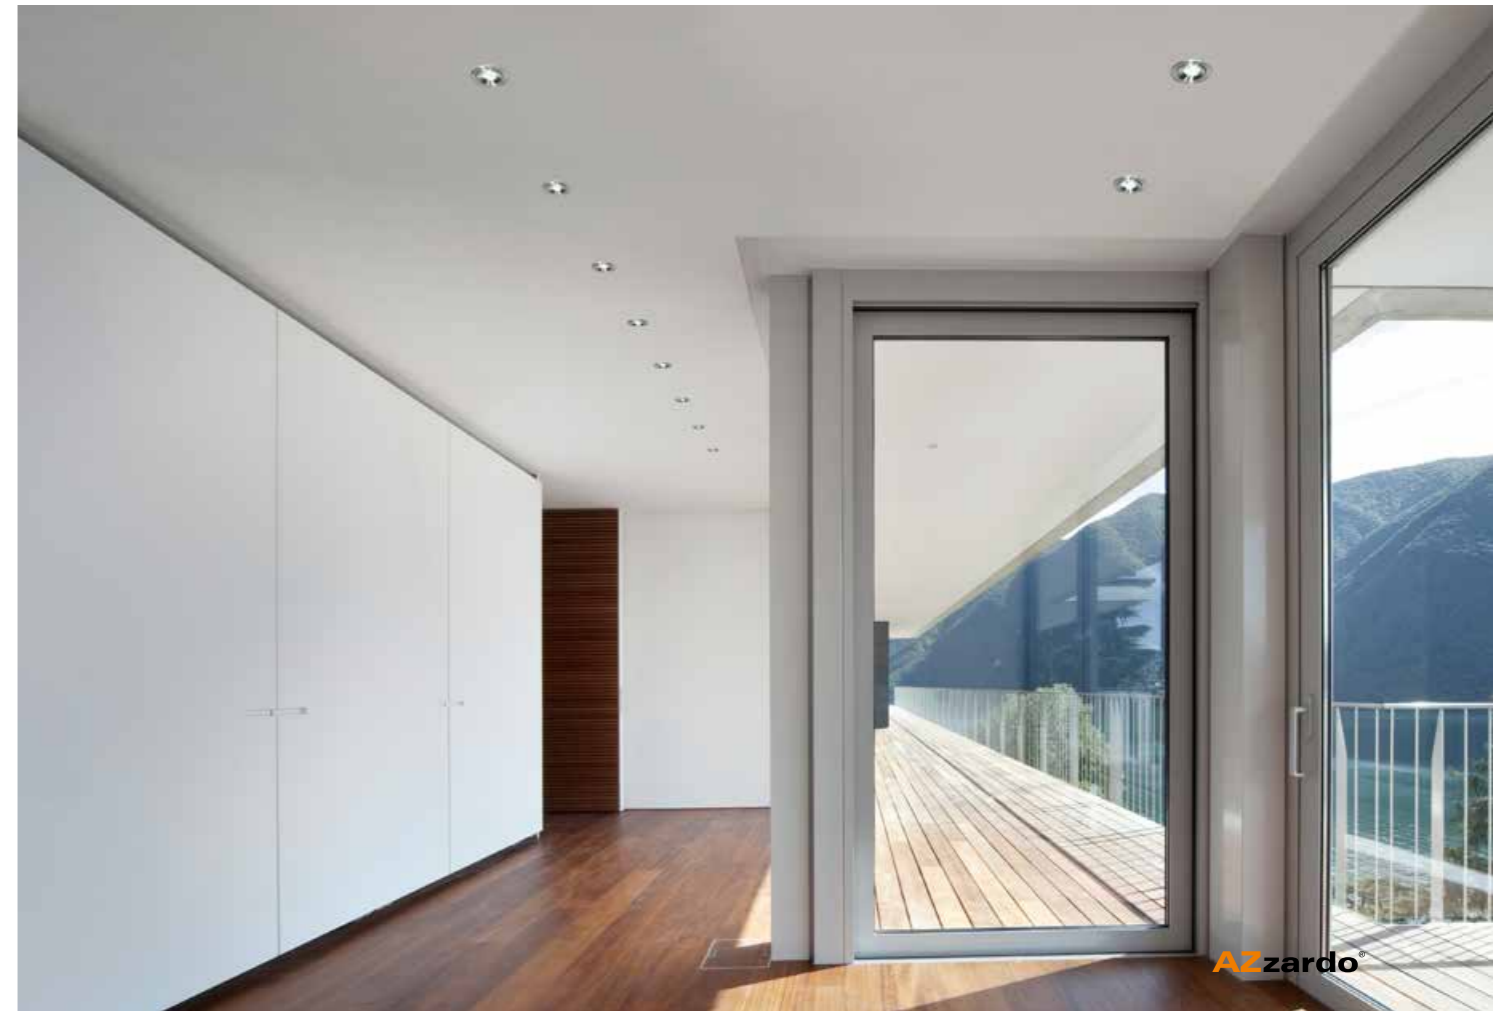

* - EXPLANATION SHORTCUT PAGE 2 (E)