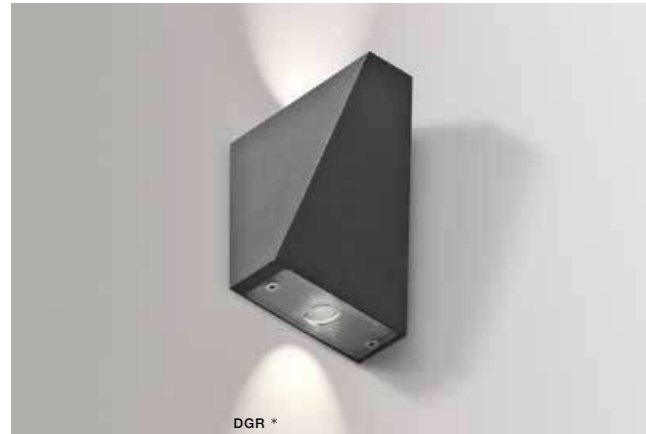

ZITA

LED integrated

product code – look AZ	LED 2x 3W 440 lm	
metal / aluminium		
IP54	installation place	
group energy label		

COLOUR / NEW INDEX NO.

DARK GREY (DGR) **AZ0778**