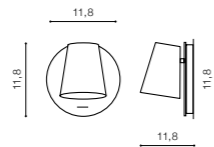

RAMONA 2 SWITCH

LED integrated

product code – look AZ	LED 2X 6W 3000K 500lm	
aluminium		
IP20	installation place	
group energy label		

COLOUR / NEW INDEX NO.

- ☐ SAND WHITE (WH) **AZ2564**
- ☒ SAND BLACK (BK) **AZ2563**