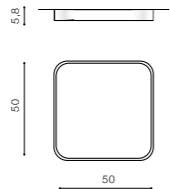

QUADRO 50 CCT LED (2700 ÷ 6500K)

Exposed downlights

QUADRO 50 CCT LED (2700 ÷ 6500K)

LED integrated

product code - look AZ	LED 60W 5600lm	
acryl / metal	2700K-6500K dimm	
IP20	installation place	
group energy label		

COLOUR / NEW INDEX NO.

- SILVER (SL) **AZ2758**
- BLACK (BK) **AZ2759**
- GOLD (GO) **AZ2760**

SONA CCT LED (2700 ÷ 6500K)

Exposed downlights

SONA 47 CCT LED (2700 ÷ 6500K)

LED integrated

product code - look AZ	LED 45W 3600lm	
metal / PC	2700 ÷ 6500K dimm	
IP20	installation place	
group energy label		

COLOUR / NEW INDEX NO.

- WHITE (WH) **AZ2761**

SONA 55 CCT LED (2700 ÷ 6500K)

LED integrated

product code - look AZ	LED 45W 3600lm	
metal / PC	2700 ÷ 6500K dimm	
IP20	installation place	
group energy label		

COLOUR / NEW INDEX NO.

- WHITE (WH) **AZ2763**

* - EXPLANATION SHORTCUT PAGE 2 (E)