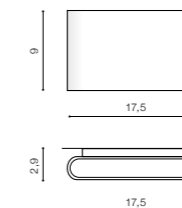

- DARK GREY (DGR) **AZ2180**
- WHITE (WH) **AZ2179**

CREMONA M

LED integrated

product code – look AZ	LED 10W 467lm 3000K
aluminium	
IP54	installation place
group energy label	

COLOUR / NEW INDEX NO.

- DARK GREY (DGR) **AZ2182**
- WHITE (WH) **AZ2181**