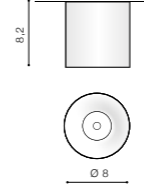

NANO

Exposed downlights

NANO SQUARE

LED integrated

product code – look AZ	LED 5W 420lm 3000K	
aluminium		
IP20	installation place	
group energy label		

COLOUR / NEW INDEX NO.

- ☐ WHITE (WH) **AZ2786**
- ☒ BLACK (BK) **AZ2787**

NANO ROUND

LED integrated

product code – look AZ	LED 5W 420lm 3000K	
aluminium		
IP20	installation place	
group energy label		

COLOUR / NEW INDEX NO.

- ☐ WHITE (WH) **AZ2784**
- ☒ BLACK (BK) **AZ2785**

* - EXPLANATION SHORTCUT PAGE 2 (E)

MANE

Exposed downlights

MANE

LED integrated

product code – look AZ	LED 10W 850lm 3000K RA>90	
aluminium		
IP20	installation place	
group energy label		

COLOUR / NEW INDEX NO.

- ☒ BLACK (BK) **AZ2844**
- ☐ WHITE (WH) **AZ2845**
- ☐ GOLD (GO) **AZ2846**