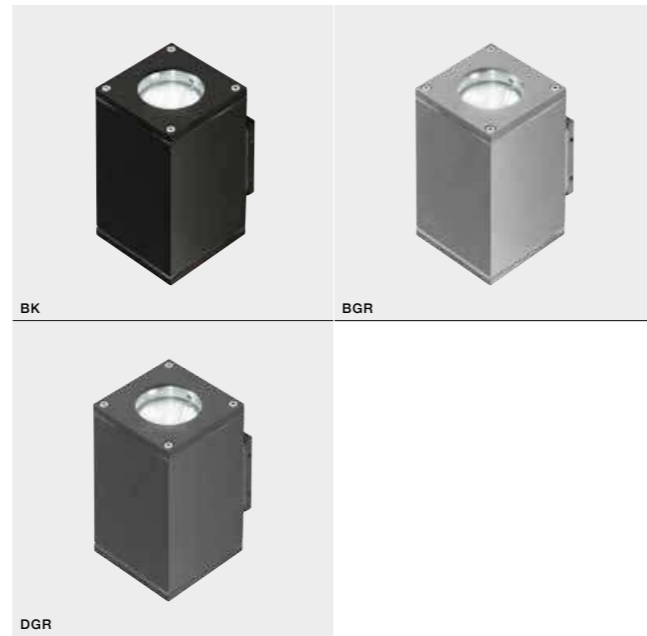

MATERA 600

bulb not included

product code – look AZ	connect GU10 1x Max. 35W	
aluminium		
IP54	installation place	
group energy label		

COLOUR / NEW INDEX NO.

- DARK GREY (DGR) **AZ2185**