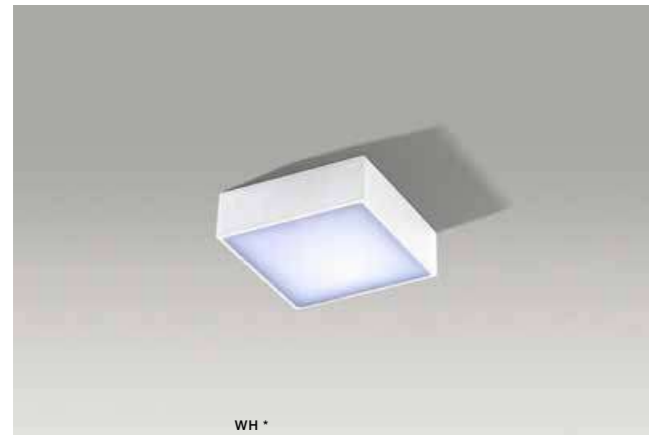

FALCO 12 3000K/4000K

Exposed downlights

FALCO 12 3000K

LED integrated

product code – look AZ	LED 12W 1020lm 3000K	
acryl / aluminium		
IP20	installation place	
group energy label		

COLOUR / NEW INDEX NO.

- ☐ WHITE (WH) **AZ2780**
- ☒ BLACK (BK) **AZ2782**