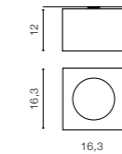

COLOUR / NEW INDEX NO.

- ☒ BLACK / ALUMINIUM (BK / ALU) . . . **AZ1258**
- ☒ WHITE / ALUMINIUM (WH / ALU) . . . **AZ1259**
- ☒ WHITE / WHITE (WH / WH) **AZ1790**
- ☒ BLACK / BLACK (BK / BK) **AZ2880**