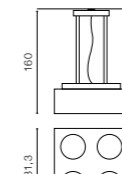

bulb not included

product code – look AZ	Bulbs and connector types are shown on the pages 76-77
metal / aluminium	
IP20	installation place
group energy label	

COLOUR / NEW INDEX NO.

- ☒ BLACK / ALUMINIUM (BK / ALU) . . . **AZ1916**
- ☒ WHITE / ALUMINIUM (WH / ALU) . . . **AZ0969**
- ☒ WHITE / WHITE (WH / WH) **AZ1911**
- ☒ BLACK / BLACK (BK / BK) **AZ2889**