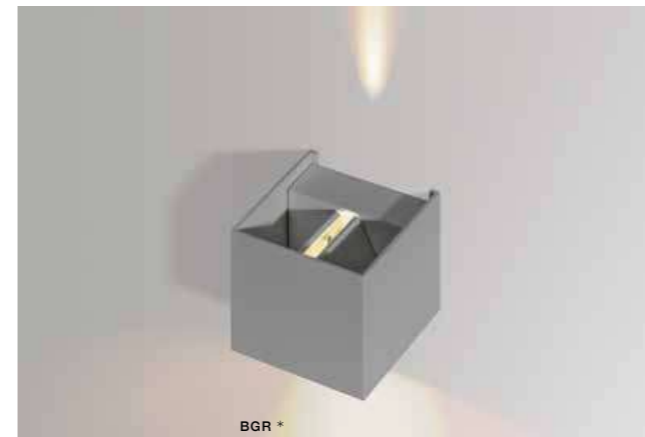

* - EXPLANATION SHORTCUT PAGE 2 (E)

GINNA 3 LED integrated

product code – look AZ	LED 6W 480lm 3000K	LED
aluminium		
IP54	installation place	
group energy label EE 7		

COLOUR / NEW INDEX NO.

- BLACK (BK) **AZ3484**
- GOLD (GO) **AZ3485**