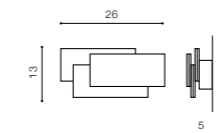

COLOUR / NEW INDEX NO.

- BLACK (BK) **AZ2997**
- WHITE (WH) **AZ2998**