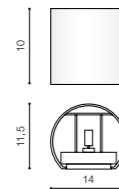

LETICIA 2 LED

LED integrated

product code – look AZ	LED 6W 3000K 420lm	LED
metal		
IP54	installation place	
group energy label EE 7		

COLOUR / NEW INDEX NO.

- BRIGHT GRAY (BGR) **AZ2188**
- DARK GRAY (DGR) **AZ2189**
- WHITE (WH) - **AZ2190**