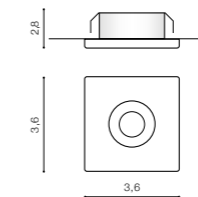

FILL R 5W 3000K / 4000K

LED integrated

product code – look AZ	LED 5W 425lm 3000K	
aluminium	LED 5W 425lm 4000K	
IP20	installation place	
group energy label	inlet opening	Ø 3,4cm

usb charger including

COLOUR / NEW INDEX NO.

- BLACK 3000K (BK) **AZ3381**
- BLACK 4000K (BK) **AZ3382**

* - EXPLANATION SHORTCUT PAGE 2 (E)

FILL S 5W 3000K / 4000K

LED integrated

product code – look AZ	LED 5W 425lm 3000K	
aluminium	LED 5W 425lm 4000K	
IP20	installation place	
group energy label	inlet opening	Ø 3,4cm

COLOUR / NEW INDEX NO.

- WHITE 3000K (WH) **AZ3377**
- BLACK 3000K (BK) **AZ3379**
- WHITE 4000K (WH) **AZ3378**
- BLACK 4000K (BK) **AZ3380**