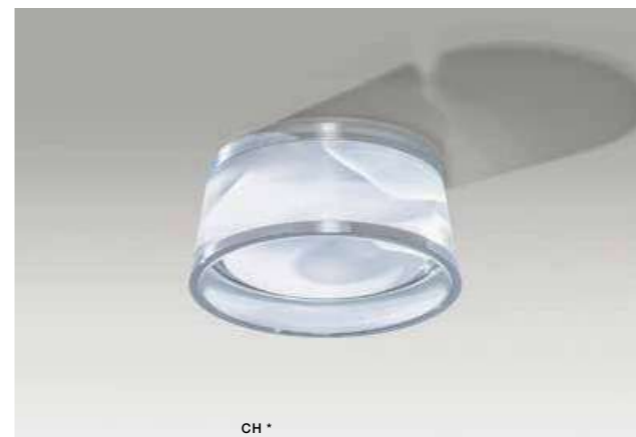

UNA IP44

Indoor wall lamps

UNA IP44

LED integrated

product code – look AZ	LED 7W 590lm 3000/4000K	LED
acryl / aluminium		
IP44	installation place	
group energy label	inlet opening	$\varnothing$ 6,7cm

COLOUR / NEW INDEX NO.

- ☐ CHROME (CH) (3000K) **AZ2772**
- ☐ CHROME (CH) (4000K) **AZ2773**