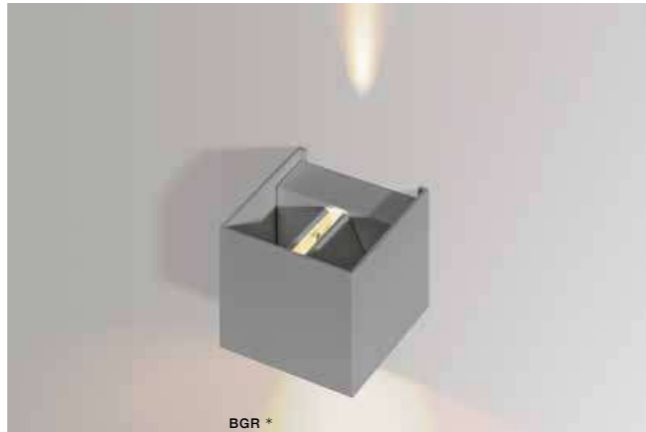

COLOUR / NEW INDEX NO.

- WHITE / WHITE (WH / WH) **AZ0977**
- BLACK / GOLD (BK / GO) **AZ0978**

GAMBINO IP54

Indoor wall lamps

FOUR ADJUSTABLE LIGHT ANGLE

BGR *

GAMBINO

LED integrated