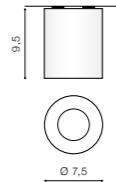

COLOUR / NEW INDEX NO.

- ☐ ALUMINIUM (ALU) **AZ1053**
- ☐ WHITE (WH) **AZ1054**
- ☐ BLACK (BK) **AZ1110**