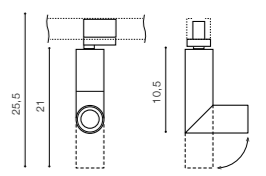

SANTOS TRACK

LED integrated

product code – look AZ	LED 12W 3000K 950lm	
aluminium		
IP20	installation place: Track Electric 3 Line	
group energy label		

COLOUR / NEW INDEX NO.

- ☒ BLACK (BK) **AZ2924**
- ☐ WHITE (WH) **AZ2925**

BK

WH