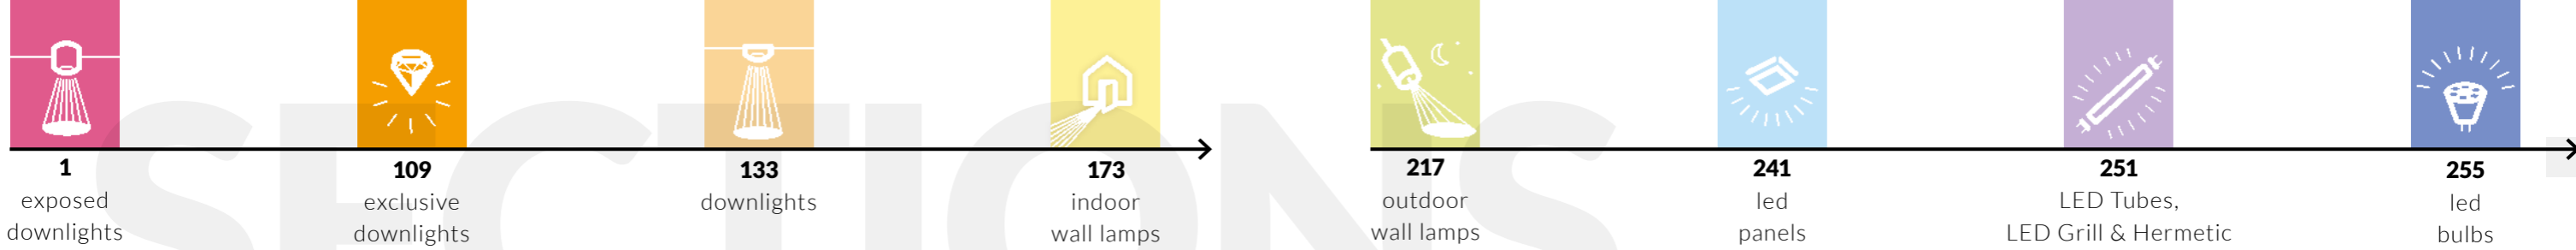

NAME

product code – look AZ	connect MR16 1x Max.50W (incl.)	☒ bulb included
metal / aluminium	connect GU10 1x Max.50W (opt.) ⁴	☐
IP20	installation place ⁵	☐
group energy label ^{EE 2}	inlet opening ⁶	☐ Ø5cm

COLOUR / NEW INDEX NO.

☐ WHITE (WH)	AZ2222
☐ BLACK (BK)	AZ3333
☐ CHROME (CH)	AZ4444

READING INTRODUCTION

A	B	C	D	E	F	G	H ^{1 2 3 4}	I ^{5 6}	J ^{7 8 9}
product name	product Code Where to find? Product codes are written after each color	material Material for Bodylamp & Shapes	protection class degree of protection for electrical devices against dust, moisture and water IP66 protection against ingress of dust, protection against powerful water jets or splashing of water from any direction IP54 protection against the ingress of dust in quantities that would interfere with operation, protection against drops of rain falling at any angle IP44 protection against solid objects (fine tools and wires to 1mm), protection against drops falling at any angle, from all sides (rain) IP20 protection against accidental touch, lack of security moisture	group energy label see detailed information on page 264 ^{EE 1} EE1 picture page 264 A ^{EE 2} EE2 picture page 264 B ^{EE 3} EE3 picture page 264 C ^{EE 4} EE4 picture page 264 D ^{EE 5} EE5 picture page 264 E ^{EE 6} EE6 picture page 264 F ^{EE 7} EE7 picture page 264 G ^{EE 8} EE8 picture page 264 H	colour BK – BLACK BCH – BLACK CHROME WH – WHITE CH – CHROME AL – ALUMINIUM GO – GOLD AG – ANTIQUE GOLD BR – BROWN CO – CONCRETE COO – COPPER ST – STEEL AM – AMBER OL – OLIVE CHA – CHAMPAGNE AST – ANODISED STEEL ABR – ANODISED BROWN AGO – ANODISED GOLD ACO – ANODISED COPPER	other information ☐ bulb included ☒ bulb not included ☐ LED integrated	bulb type ☐ 2D bulb ☐ PL-L ☐ T5 ☐ E14 ☐ E27 ☐ G24 ☐ G9 ☐ AR111 ☐ ES111 230V ☐ MR16 ☐ GU10 ☒ LED 2 number of bulbs 3 maximum lamp watt (W) 4 not included in the price of the purchased lamp	Installation ☐ ceiling surface mounted ☐ wall surface mounted ☐ pendant 6 the shape and size of the inlet opening (dimensions are in centimeters) ☐ round hole (cm) ☐ square hole (cm) ☐ rectangular hole (cm)	dimensional drawing 7 technical drawing view (dimensions are in centimeters) 8 side view 9 top view 10 range of adjustment of the reflector ☐ reflector tilt ☐ reflector rotation