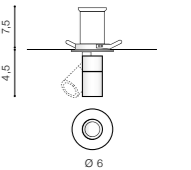

COLOUR / NEW INDEX NO.

- BLACK (BK) **AZ2708**

TILT 90° ROTATION 360°

* - EXPLANATION SHORTCUT PAGE 2 (E)

LUNA 15W DIM

Exposed downlights

LUNA 15W DIM

LED integrated