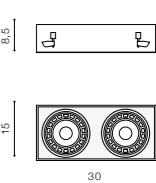

NOVA 1

bulb not included

product code – look AZ	connect 1x ES111 MAX 50W or ADAP111
metal / aluminium	connect GU10 1x Max 40W
IP20	installation place
group energy label	inlet opening

COLOUR / NEW INDEX NO.

- ☒ BLACK / BLACK (BK /BK) **AZ2869**
- ☐ WHITE / WHITE (WH /WH) **AZ2870**
- ☒ WHITE / BLACK (WH /BK) **AZ2871**

TILT 90°

NOVA 2

bulb not included

product code – look AZ	connect 2x ES111 MAX 50W or ADAP111
metal / aluminium	connect GU10 2x Max 40W
IP20	installation place
group energy label	inlet opening

COLOUR / NEW INDEX NO.

- ☒ BLACK / BLACK (BK /BK) **AZ2875**
- ☐ WHITE / WHITE (WH /WH) **AZ2876**
- ☒ WHITE / BLACK (WH /BK) **AZ2877**

TILT 90°

NOVA GIPS

bulb not included

product code – look AZ	connect 1x ES111 MAX 50W or ADAP111
metal	connect GU10 1x Max 40W
IP20	installation place
group energy label	inlet opening

COLOUR / NEW INDEX NO.

- ☒ BLACK / BLACK (BK /BK) **AZ2872**
- ☐ WHITE / WHITE (WH /WH) **AZ2873**

TILT 90°

NOVA 2 GIPS

bulb not included

product code – look AZ	connect 2x ES111 MAX 50W or ADAP111
metal	connect GU10 2x Max 40W
IP20	installation place
group energy label	inlet opening

COLOUR / NEW INDEX NO.

- ☒ BLACK / BLACK (BK /BK) **AZ2935**
- ☐ WHITE / WHITE (WH /WH) **AZ2934**

TILT 90°

* - EXPLANATION SHORTCUT PAGE 2 (E)