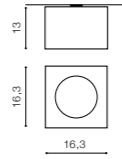

PAULO 3 230V