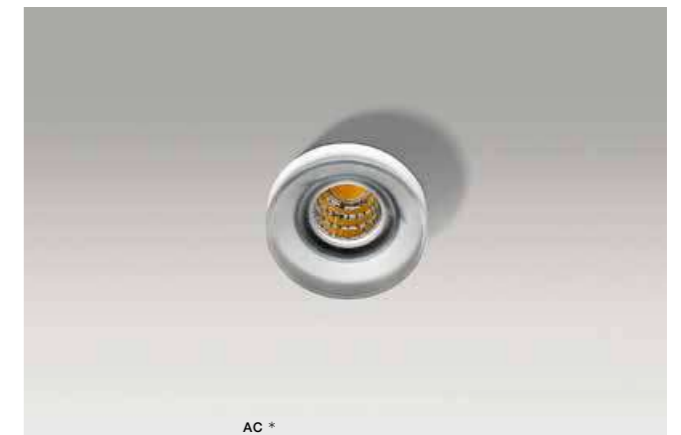

OKA AC 3000K/ 4000K

LED integrated

product code – look AZ	LED 3W 3000K RA>90 250lm	
acrylic	LED 3W 4000K RA>90 260lm	
IP20	installation place	
group energy label	inlet opening Ø3cm	

COLOUR / NEW INDEX NO.

- ☐ ACRYLIC 3000K (AC) **AZ2234**
- ☐ ACRYLIC 4000K (AC) **AZ2235**