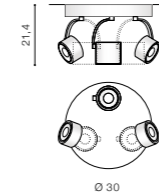

BROSS ARM

Exposed downlights

BROSS ARM

product code – look AZ	LED GU10 1xMax 35W	bulb not included	☒
aluminium			
IP20	installation place		☒
group energy label	EE 5		

COLOUR / NEW INDEX NO.

- ☐ WHITE (WH) **AZ3498**
- ☒ BLACK (BK) **AZ3499**

AZZARDO PATENT EU

BROSS ARM 2

product code – look AZ	LED GU10 2xMax 35W	bulb not included	☒
aluminium			
IP20	installation place		☒
group energy label	EE 5		

COLOUR / NEW INDEX NO.

- ☐ WHITE (WH) **AZ3502**
- ☒ BLACK (BK) **AZ3503**

AZZARDO PATENT EU

BROSS ARM

Exposed downlights

BROSS ARM 3 ROUND

product code – look AZ	LED GU10 3xMax 35W	bulb not included	☒
aluminium			
IP20	installation place		☒
group energy label	EE 5		

COLOUR / NEW INDEX NO.

- ☐ WHITE (WH) **AZ3504**
- ☒ BLACK (BK) **AZ3505**

AZZARDO PATENT EU

* - EXPLANATION SHORTCUT PAGE 2 (E)