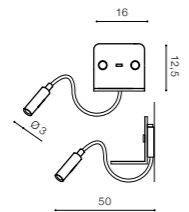

FARO

LED integrated

product code – look AZ	LED 6W 420lm	LED
metal / aluminium	+ LED 3W 250lm 3000K	
IP20	installation place	
group energy label EE 4		

COLOUR / NEW INDEX NO.

- SATIN NICKEL (NI) **AZ2552**
- CHROME (CH) **AZ2424**
- BLACK (BK) **AZ3204**