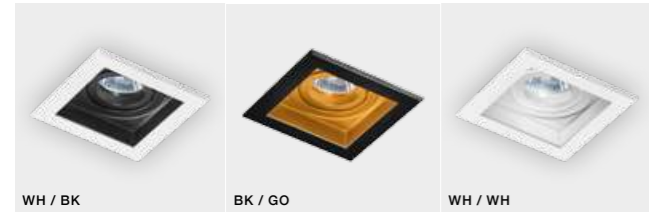

WH / BK *

MINORKA

bulb not included

product code – look AZ	connect GU10 1x Max 50W
aluminium	
IP20	installation place
group energy label	inlet opening Ø9cm

COLOUR / NEW INDEX NO.

- WHITE / BLACK (WH / BK) **AZ1362**
- BLACK / GOLD (BK/GO) **AZ2802**
- WHITE / WHITE (WH/WH) **AZ2801**