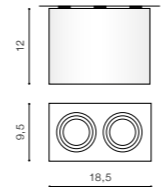

* - EXPLANATION SHORTCUT PAGE 2 (E)