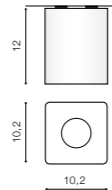

WH / CH *

NINO 1

bulb not included

product code – look AZ	connect GU10 1x Max.50W
metal / aluminium	
IP20	installation place <input type="checkbox"/>
group energy label EE 2	

COLOUR / NEW INDEX NO.

- BLACK / CHROME (BK / CH) **AZ0736**
- BLACK / ALUMINIUM (BK / ALU) **AZ1383**
- WHITE / CHROME (WH / CH) **AZ0735**
- WHITE / ALUMINIUM (WH / ALU) **AZ0598**