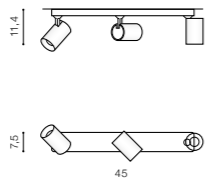

COLOUR / NEW INDEX NO.

- BLACK (BK) **AZ3197**
- WHITE (WH) **AZ3198**

* - EXPLANATION SHORTCUT PAGE 2 (E)