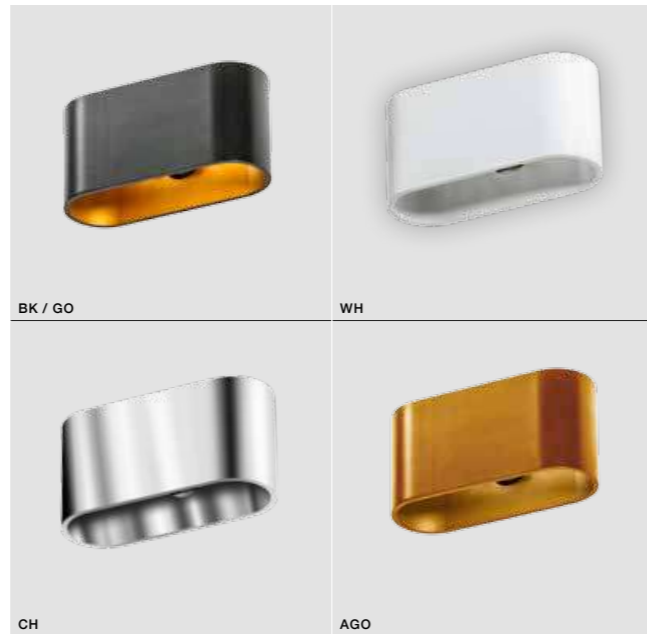

GRACIA

LED integrated

product code – look AZ	LED SMD 5W 300 lm 3000K
metal / aluminium	
IP20	installation place
group energy label	

COLOUR / NEW INDEX NO.

- ☒ WHITE / WHITE (WH / WH) **AZ0977**
- ☒ BLACK / GOLD (BK / GO) **AZ0978**