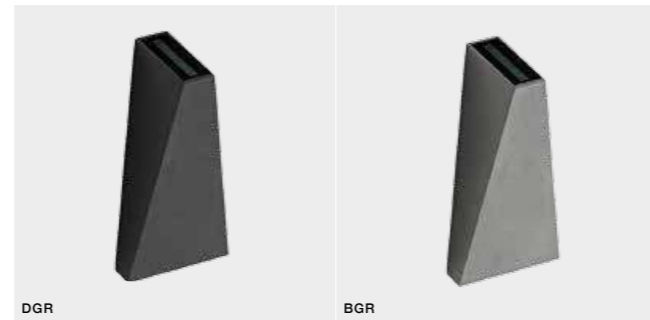

* - EXPLANATION SHORTCUT PAGE 2 (E)