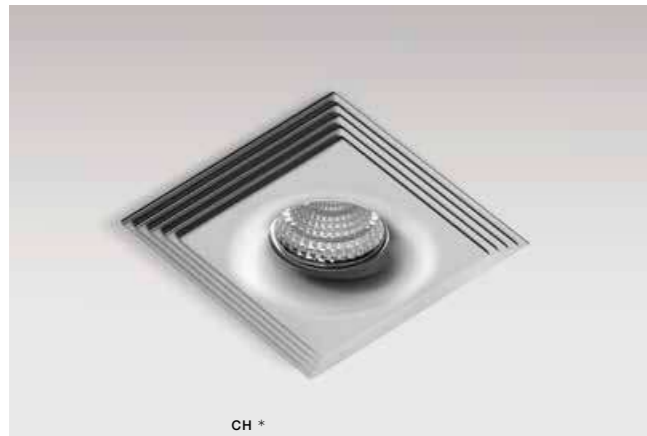

COLOUR / NEW INDEX NO.

GOLD (GO) **AZ2740**

* - EXPLANATION SHORTCUT PAGE 2 (E)

CH *

LUCIANO SQUARE

bulb not included

product code – look AZ	connect GU10 1x Max 50W
aluminium	
IP20	installation place
group energy label	inlet opening Ø 7cm