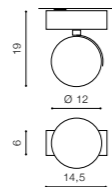

JERRY 2 12V

bulb not included

product code – look AZ	connect QR111 2x Max 50W	
aluminium	dimer driver 12V – included	
IP20	installation place	
group energy label		

COLOUR / NEW INDEX NO.

- ☐ WHITE (WH) **AZ1369**
- ☒ BLACK (BK) **AZ1368**
- ☒ CHROME (CH) **AZ1751**