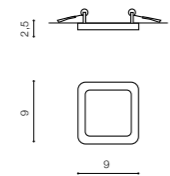

SLIM 9 SQUARE IP 44 3000K

LED integrated

product code - look AZ	LED 6W 500lm 3000K RA>90	
acryl		
IP44	installation place	
group energy label	inlet opening	Ø 8,3cm

COLOUR / NEW INDEX NO.

- ☐ WHITE (WH) **AZ2830**
- ☒ BLACK (BK) **AZ2833**

BK *

WH

SLIM 15 SQUARE IP 44 3000K

LED integrated

product code - look AZ	LED 12W 1000lm 3000K	
acryl		
IP44	installation place	
group energy label	inlet opening	Ø 13cm

COLOUR / NEW INDEX NO.

- ☐ WHITE (WH) **AZ2837**
- ☒ BLACK (BK) **AZ2836**

* - EXPLANATION SHORTCUT PAGE 2 (E)