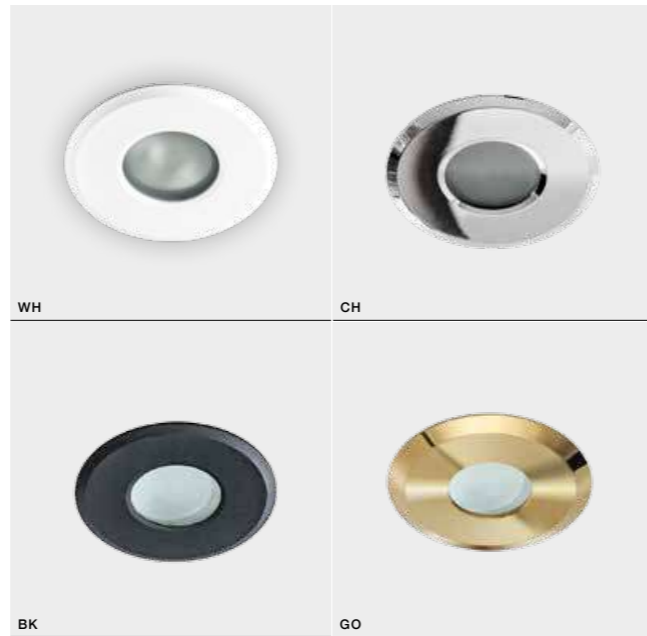

OSCAR IP44

Downlights

OSCAR IP44

bulb not included

product code – look AZ	connect GU10 1x 7W only LED
metal	
IP44	installation place
group energy label	inlet opening Ø7cm

COLOUR / NEW INDEX NO.

- ☐ WHITE (WH) **AZ1714**
- ☐ CHROME (CH) **AZ1715**
- ☐ BLACK (BK) **AZ2692**
- ☐ GOLD (GO) **AZ2800**

TITO IP54

Downlights

TITO

bulb not included

product code – look AZ	connect GU10 1x 7W only LED
metal / aluminium	
IP54	installation place
group energy label	inlet opening Ø6cm

COLOUR / NEW INDEX NO.

- ☐ ALUMINIUM (ALU) **AZ0814**
- ☐ WHITE (WH) **AZ0815**

* - EXPLANATION SHORTCUT PAGE 2 (E)