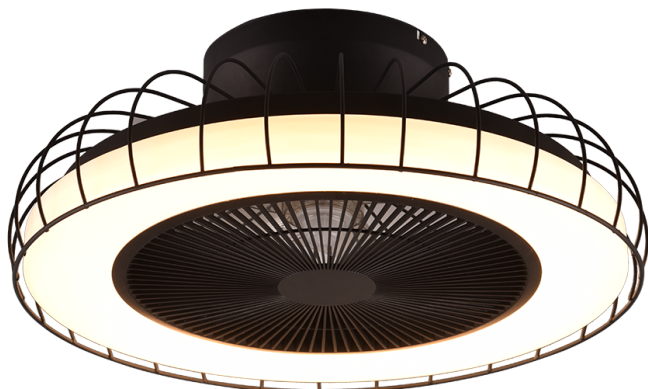

Ventilator

SANDFJORD – R64122132

incl. 1x SMD, 30W · 1x 3420lm, 2700 – 6500K

- Remote control
- Integrated dimmer
- Light color infinitely variable
- Night light
- Ceiling mounting
- Not suitable for external dimmer
- Memory function
- IP20
- WiZ Connected
- Fan
- 3 modes of speed
- Timer

With the SANDFJORD, functionality and design go harmoniously hand in hand. The modern ceiling luminaire with integrated fan masters the most diverse requirements of everyday life and ensures a balancing distribution of cold or warm room air as well as optimal illumination in summer, but also in winter. Both functions can be switched separately from each other. The included remote control also allows the light colour to be continuously adjusted from warm white to cool white and the light intensity to be adjusted according to need. Thanks to WiZ technology, the intelligent ceiling luminaire creates a fascinating and innovative lighting design that can be controlled, programmed and managed completely individually. The integrated timer, the night light function as well as the three speed levels of the fan perfectly round off the functions of the lamp and make the SANDFJORD the optimal all-rounder in your four walls. The fan combines black matt metal in cage look with a luminous ring in puristic white. In addition, the luminaire features modern LED technology, which is characterised by high light quality and energy efficiency. Compared to conventional halogen lamps, up to 80% of energy costs can be saved. In addition, LED lamps help you benefit from a long service life, low heat generation and at the same time protect the environment.

Material construction

Metal · Black mat

Product dimensions

Height: 21cm
Diameter: 52cm
Weight: 3,32kg

Support & Download Links

[Manual](#)
[Drawing](#)
[Safety notes](#)
[Warranty Statement](#)

Technical data